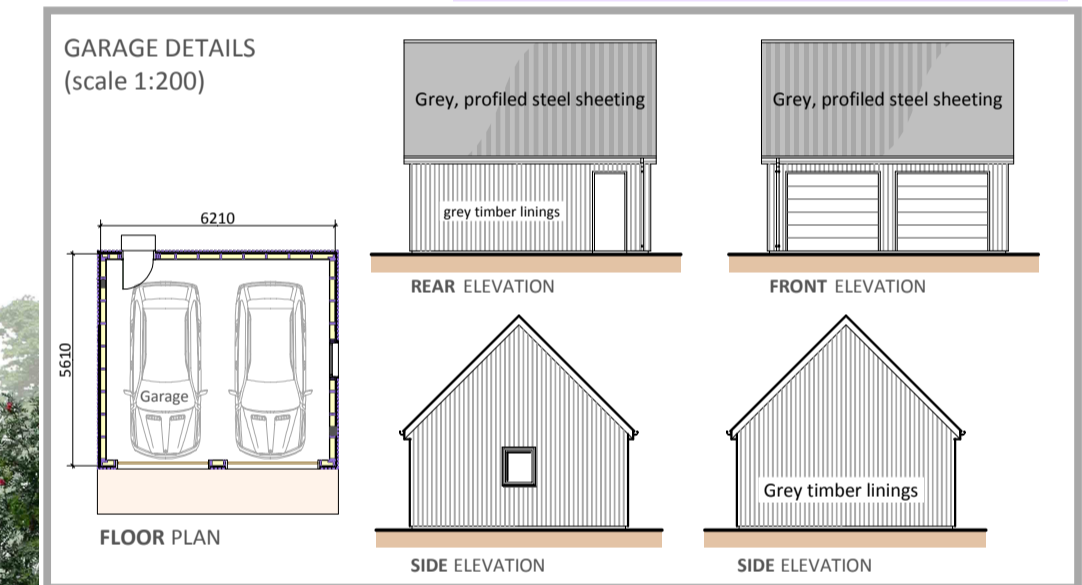

Proposed erection of dwellinghouse with detached garage
At East Birkenbaud, Wardend, by Birnie, Elgin, Moray For Mr Gavin Strathdee
planning drawing - general arrangement

VIEWFIELD FARM, CRAIGELLACHIE,
ABERLOUR, MORAY, AB38 9QT
T - (01340) 881784 F - (01340) 881783

PROJECT
Proposed erection of dwellinghouse with detached garage At East Birkenbaud, Wardend, by Birnie, Elgin, Moray For Mr Gavin Strathdee

DRAWING DESCRIPTION
PLANNING DRAWING - GENERAL ARRANGEMENT

DRAWING no.
EAST-BIRKENBAUD / PLANNING / 02