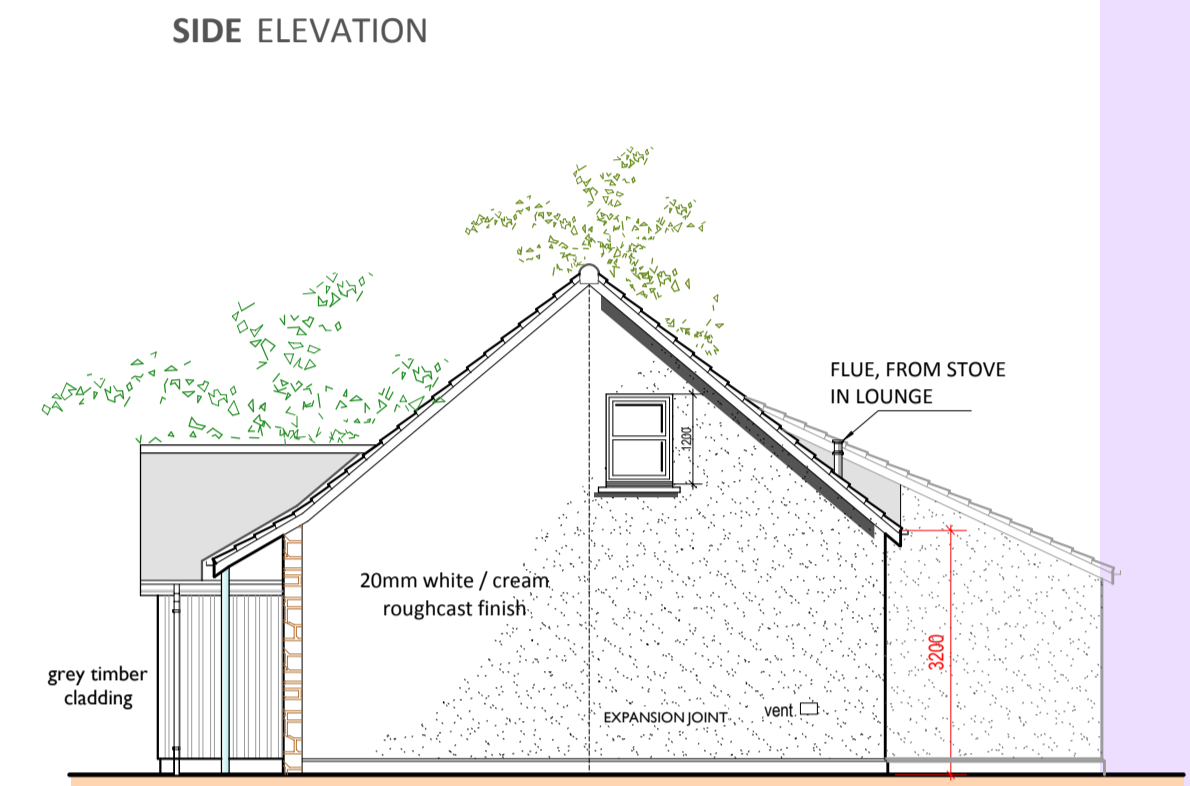

Proposed erection of dwellinghouse with detached garage
At East Birkenbaud, Wardend, by Birnie, Elgin, Moray For Mr Gavin Strathdee
planning drawing - general arrangement

VIEWFIELD FARM, CRAIGELLACHIE,
ABERLOUR, MORAY, AB38 9QT
T - (01340) 881784 F - (01340) 881783

PROJECT
Proposed erection of dwellinghouse with detached garage At East Birkenbaud, Wardend, by Birnie, Elgin, Moray For Mr Gavin Strathdee

DRAWING DESCRIPTION
PLANNING DRAWING - GENERAL ARRANGEMENT

DRAWING no.
EAST-BIRKENBAUD / PLANNING / 02