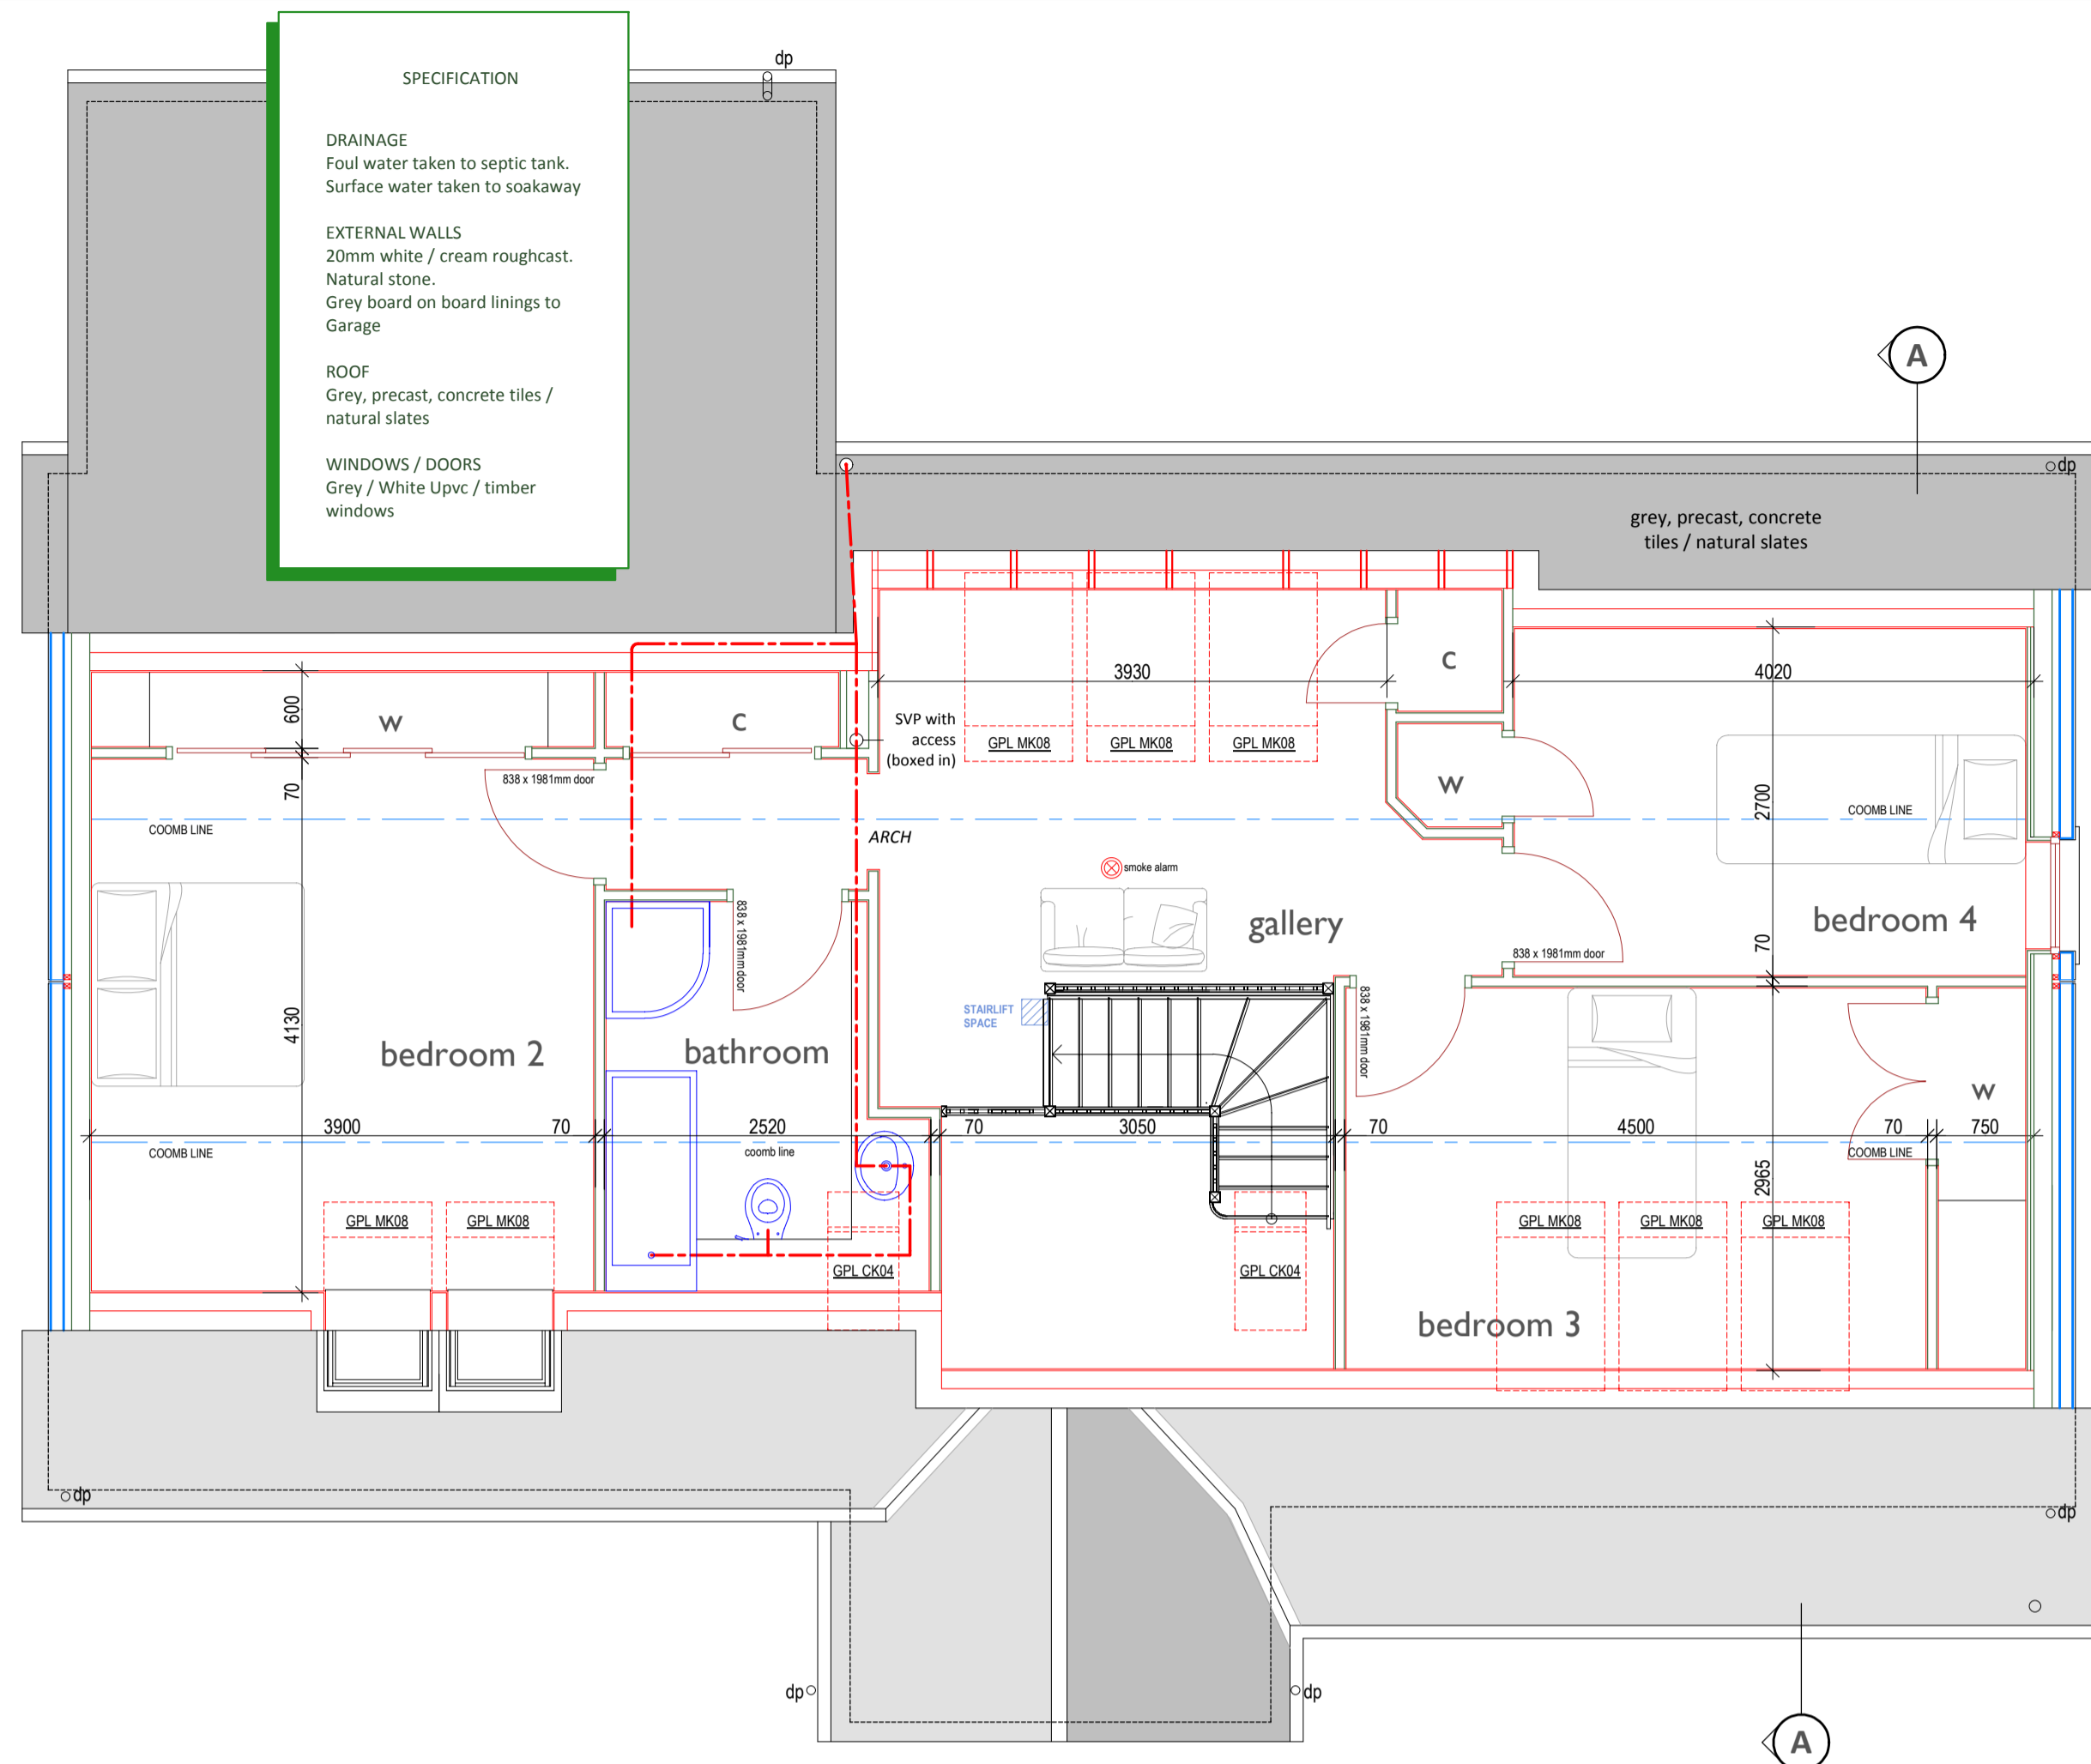

Proposed erection of dwellinghouse with detached garage
At East Birkenbaud, Wardend, by Birnie, Elgin, Moray For Mr Gavin Strathdee
planning drawing - general arrangement

VIEWFIELD FARM, CRAIGELLACHIE,
ABERLOUR, MORAY, AB38 9QT
T - (01340) 881784 F - (01340) 881783

PROJECT
Proposed erection of dwellinghouse with detached garage At East Birkenbaud, Wardend, by Birnie, Elgin, Moray For Mr Gavin Strathdee

DRAWING DESCRIPTION
PLANNING DRAWING - GENERAL ARRANGEMENT

DRAWING no.
EAST-BIRKENBAUD / PLANNING / 02

DRAWN BY
S. Reid MCIAAT
Chartered Architectural Technologist

SCALE
1:50 / 1:100 (A1)

DATE
NOVEMBER 2015