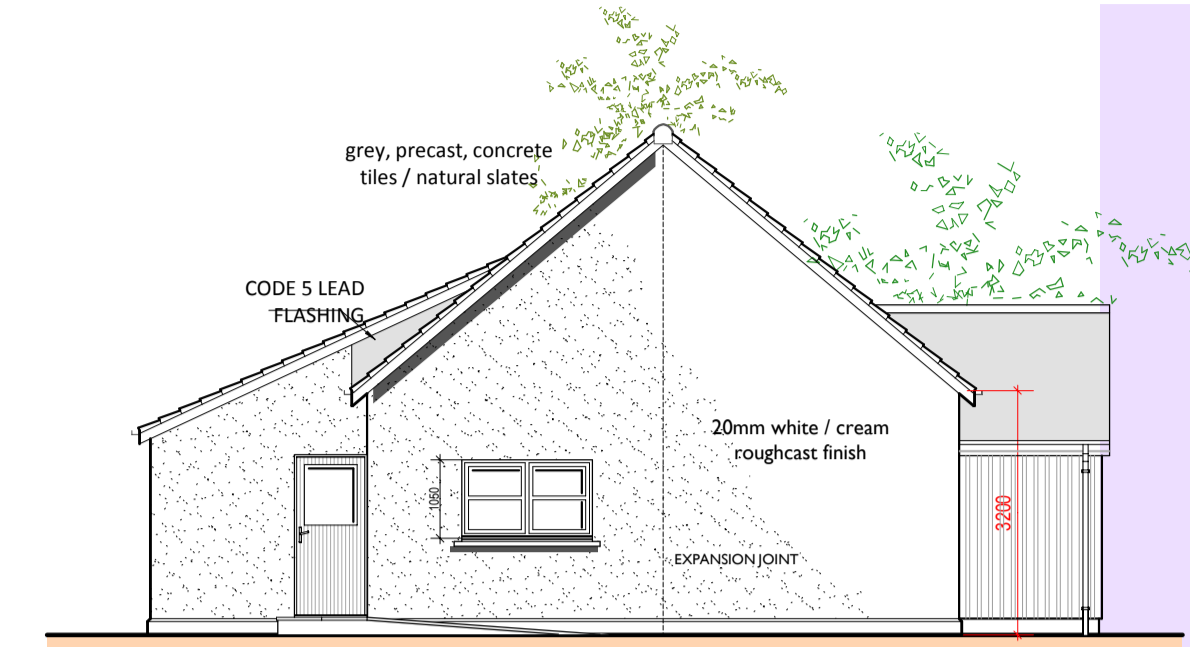

Proposed erection of dwellinghouse with detached garage
At East Birkenbaud, Wardend, by Birnie, Elgin, Moray For Mr Gavin Strathdee
planning drawing - general arrangement

VIEWFIELD FARM, CRAIGELLACHIE,
ABERLOUR, MORAY, AB38 9QT
T - (01340) 881784 F - (01340) 881783

PROJECT
Proposed erection of dwellinghouse with detached garage At East Birkenbaud, Wardend, by Birnie, Elgin, Moray For Mr Gavin Strathdee

DRAWING DESCRIPTION
PLANNING DRAWING - GENERAL ARRANGEMENT

DRAWING no.
EAST-BIRKENBAUD / PLANNING / 02