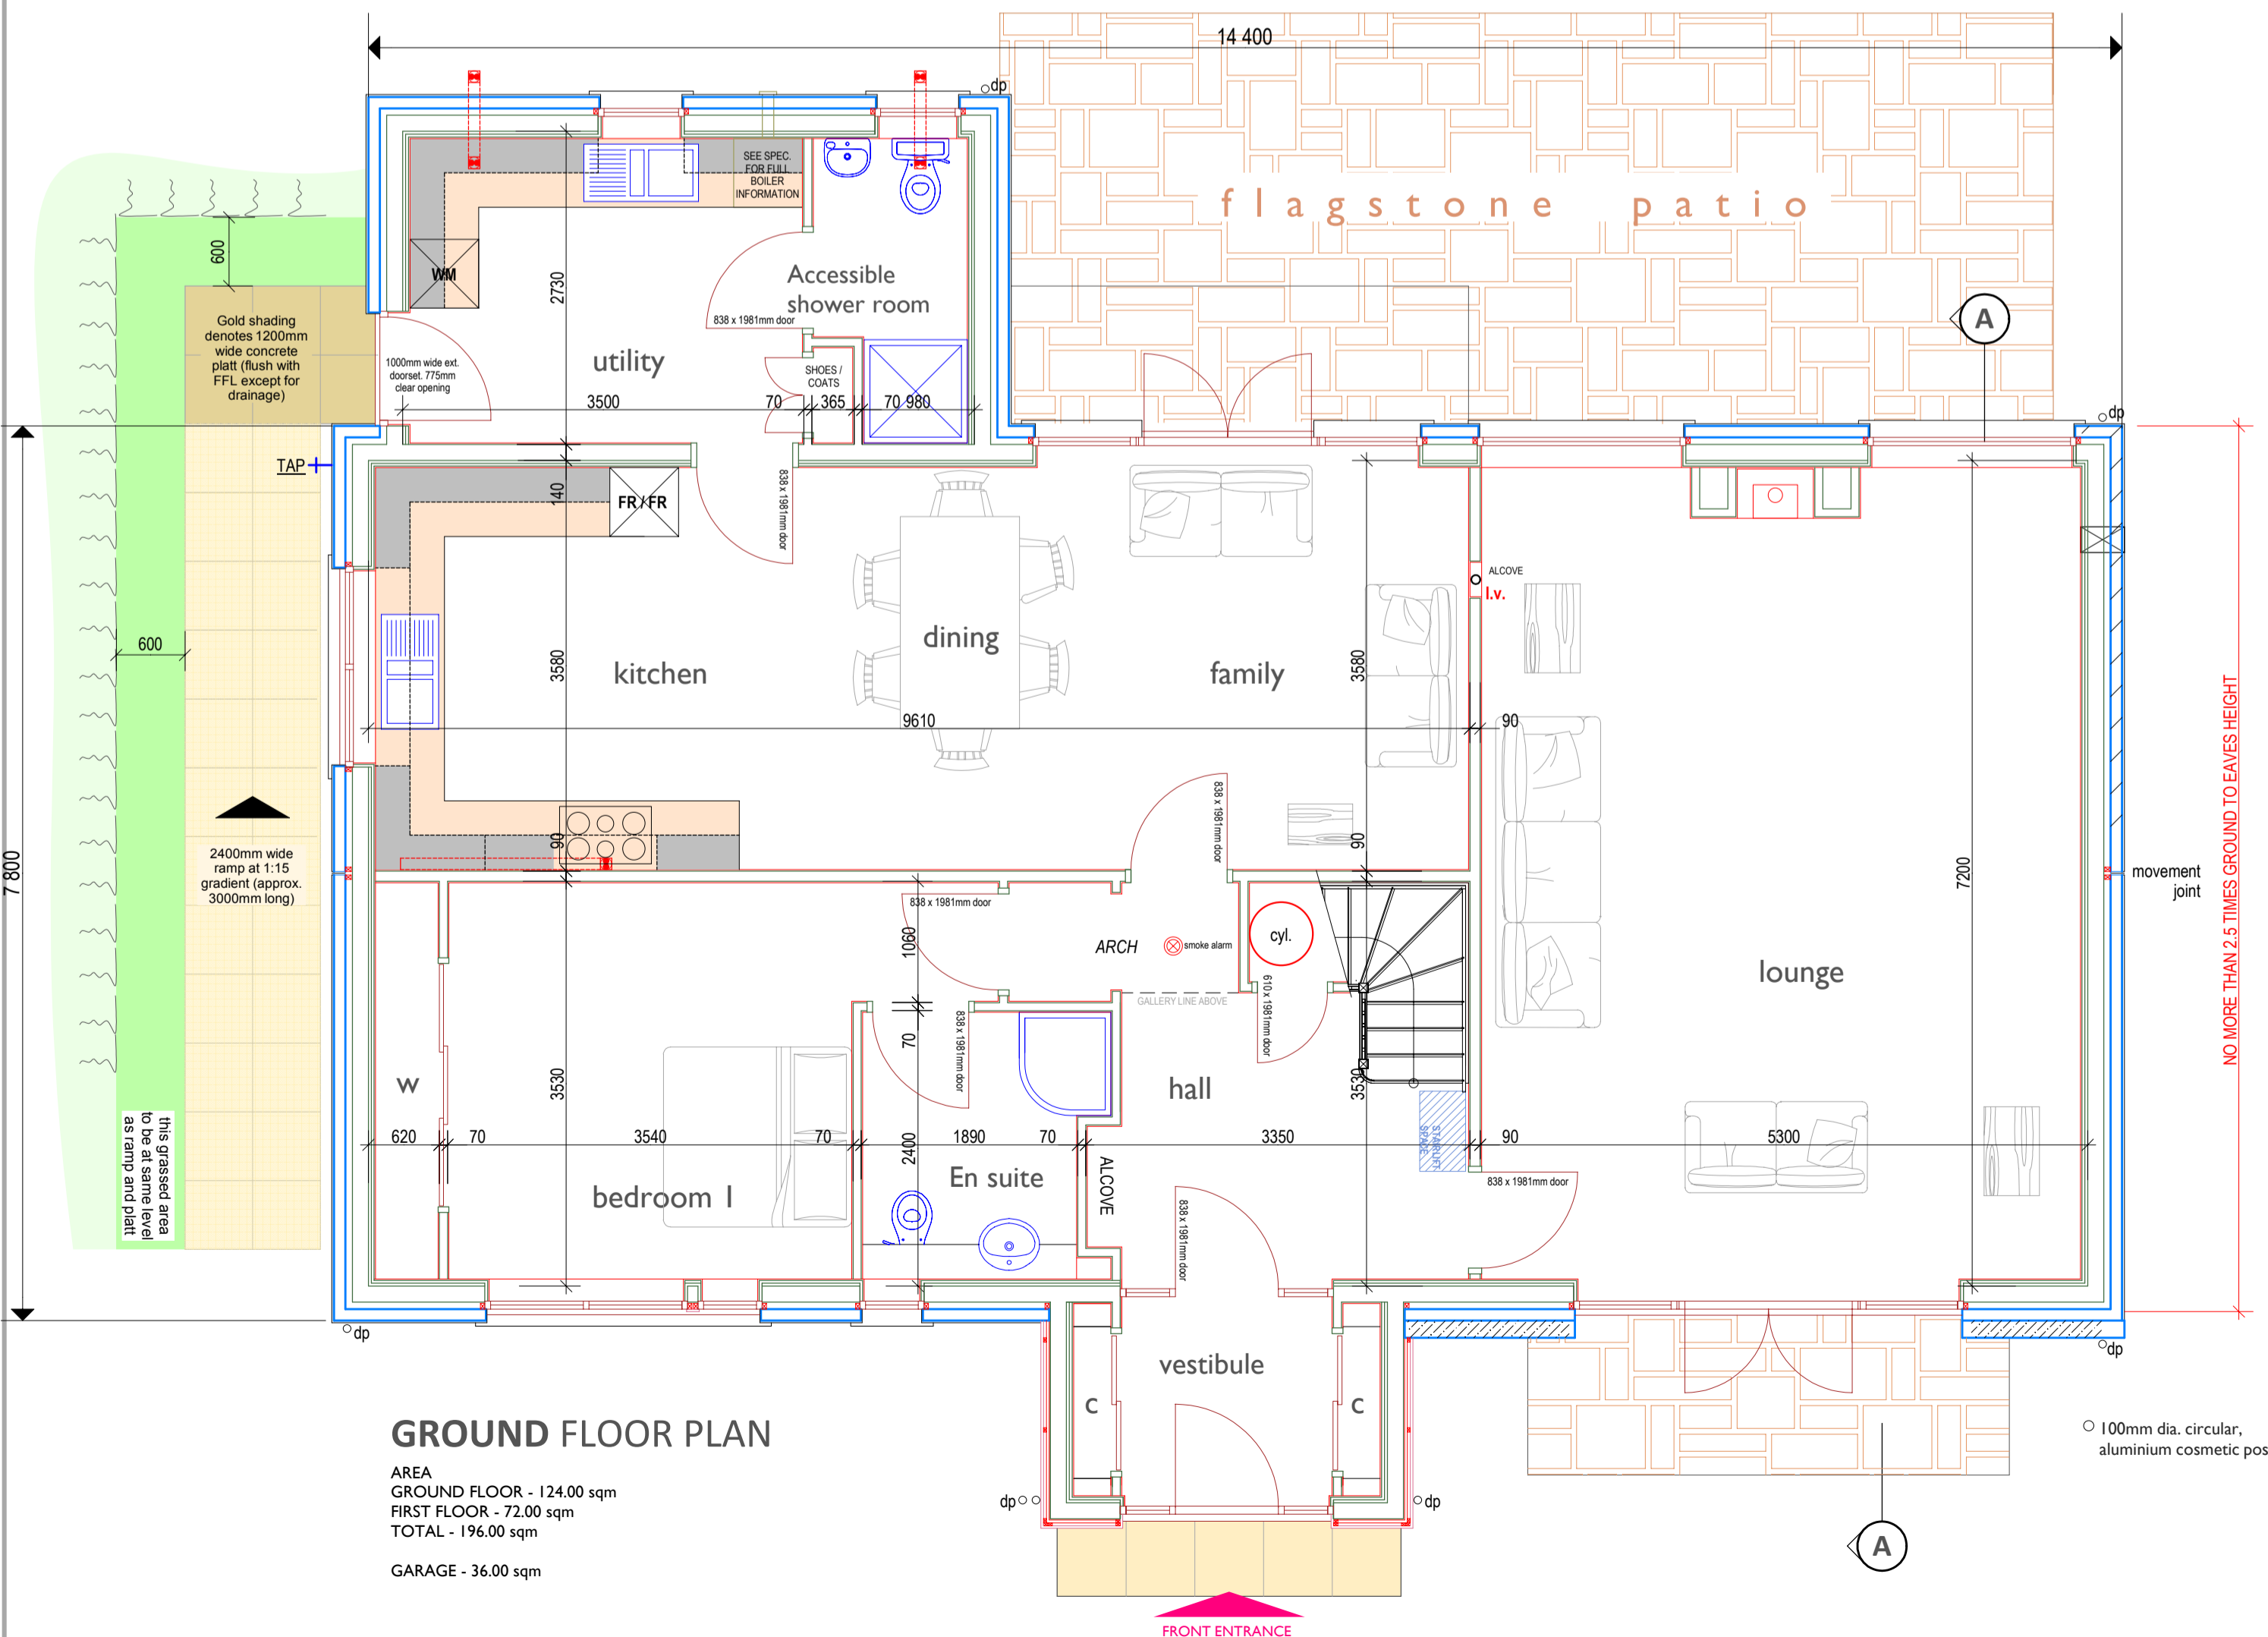

Proposed erection of dwellinghouse with detached garage
At East Birkenbaud, Wardend, by Birnie, Elgin, Moray For Mr Gavin Strathdee
planning drawing - general arrangement

VIEWFIELD FARM, CRAIGELLACHIE,
ABERLOUR, MORAY, AB38 9QT
T - (01340) 881784 F - (01340) 881783

PROJECT
Proposed erection of dwellinghouse with detached garage At East Birkenbaud, Wardend, by Birnie, Elgin, Moray For Mr Gavin Strathdee

DRAWING DESCRIPTION
PLANNING DRAWING - GENERAL ARRANGEMENT

DRAWING no.
EAST-BIRKENBAUD / PLANNING / 02

DRAWN BY
S. Reid MCIAAT
Chartered Architectural Technologist

SCALE
1:50 / 1:100 (A1)

DATE
NOVEMBER 2015