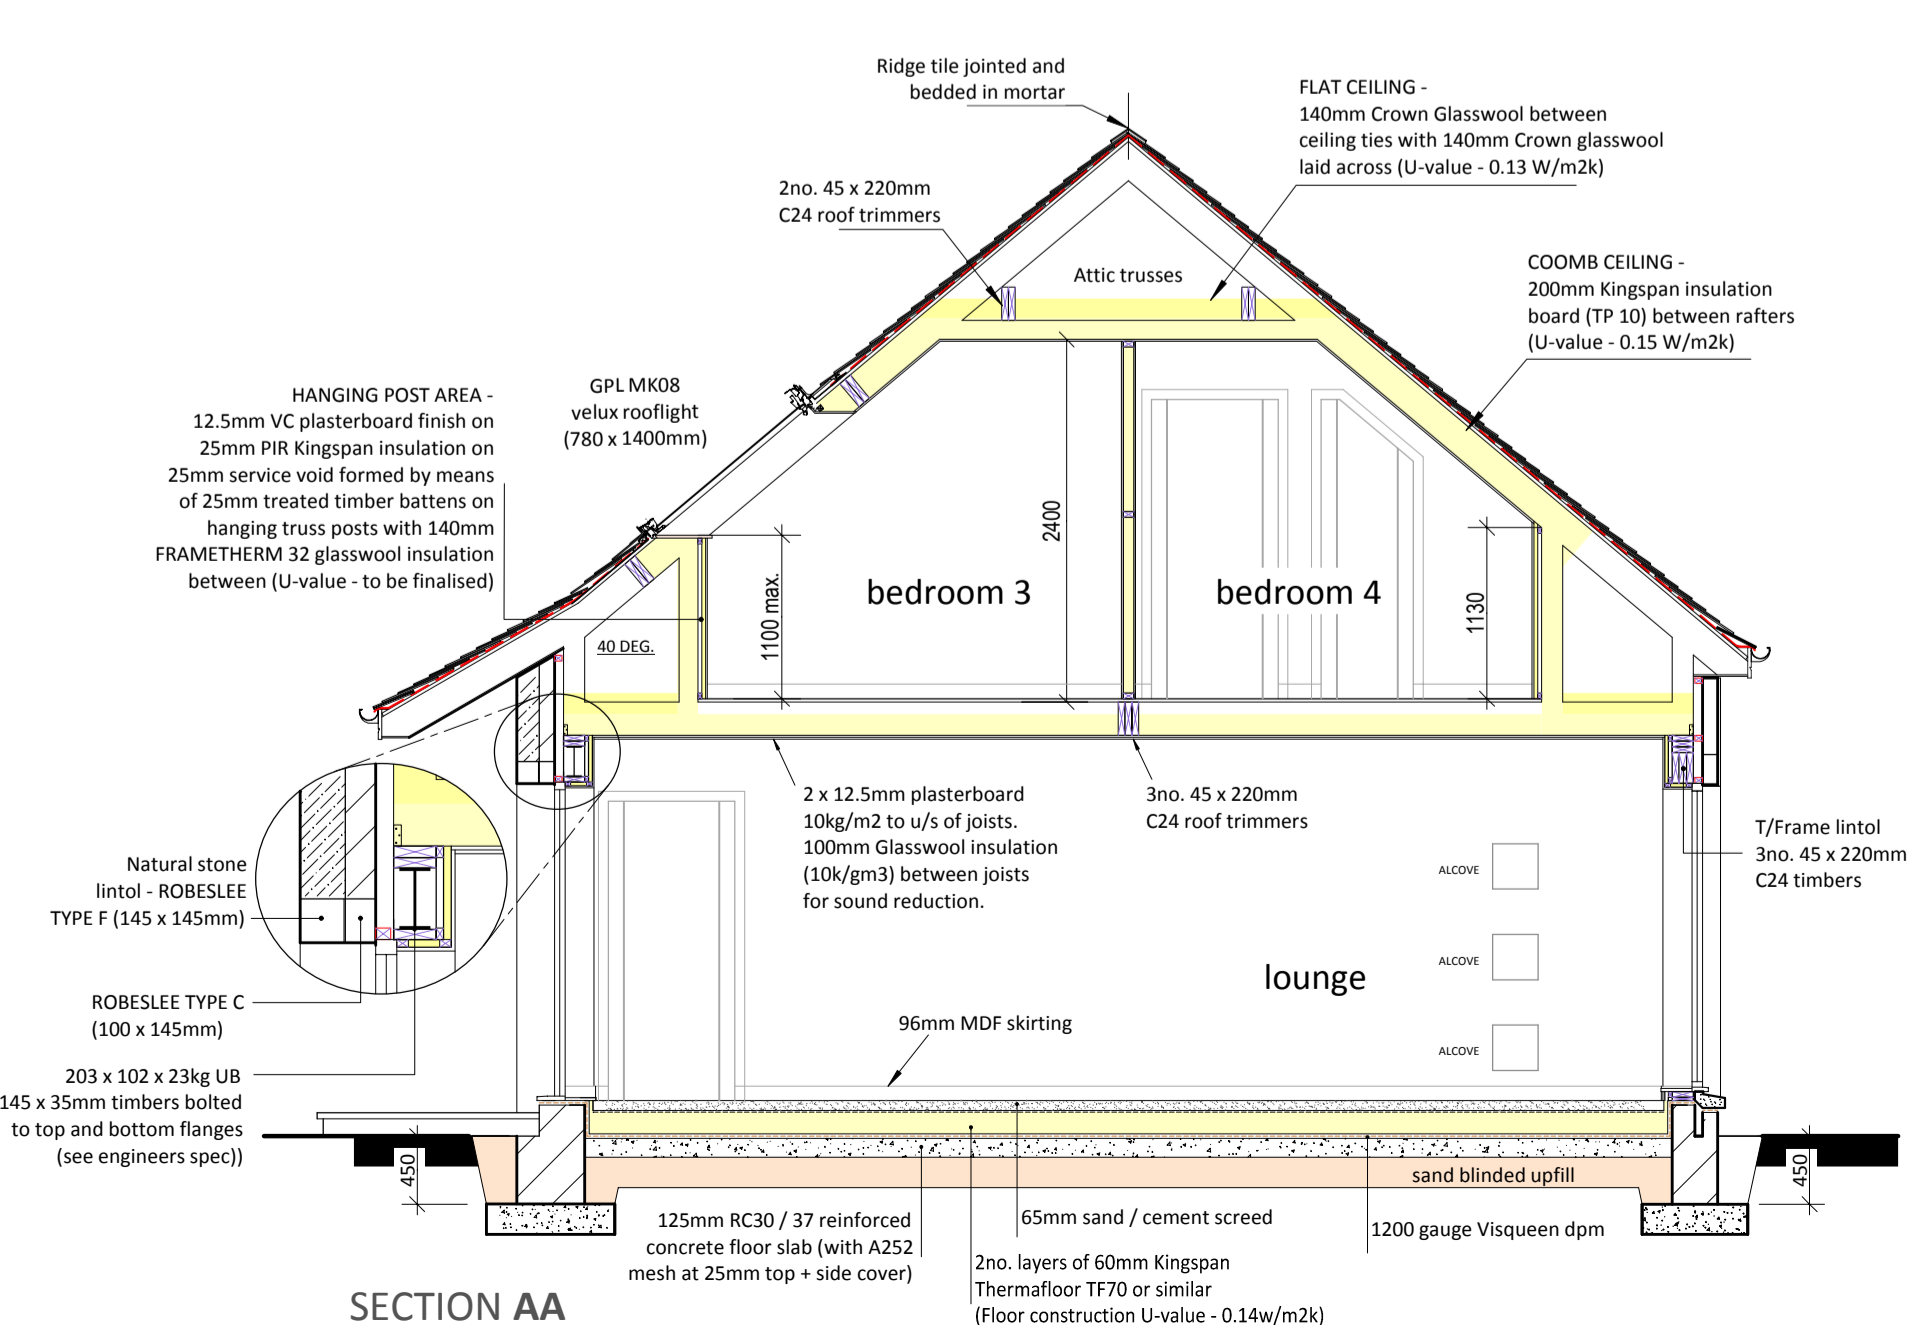

Proposed erection of dwellinghouse with detached garage
At East Birkenbaud, Wardend, by Birnie, Elgin, Moray For Mr Gavin Strathdee
planning drawing - general arrangement

VIEWFIELD FARM, CRAIGELLACHIE,
ABERLOUR, MORAY, AB38 9QT
T - (01340) 881784 F - (01340) 881783

PROJECT
Proposed erection of dwellinghouse with detached garage At East Birkenbaud, Wardend, by Birnie, Elgin, Moray For Mr Gavin Strathdee

DRAWING DESCRIPTION
PLANNING DRAWING - GENERAL ARRANGEMENT

DRAWING no.
EAST-BIRKENBAUD / PLANNING / 02

DRAWN BY
S. Reid MCIAAT
Chartered Architectural Technologist

SCALE
1:50 / 1:100 (A1)

DATE
NOVEMBER 2015