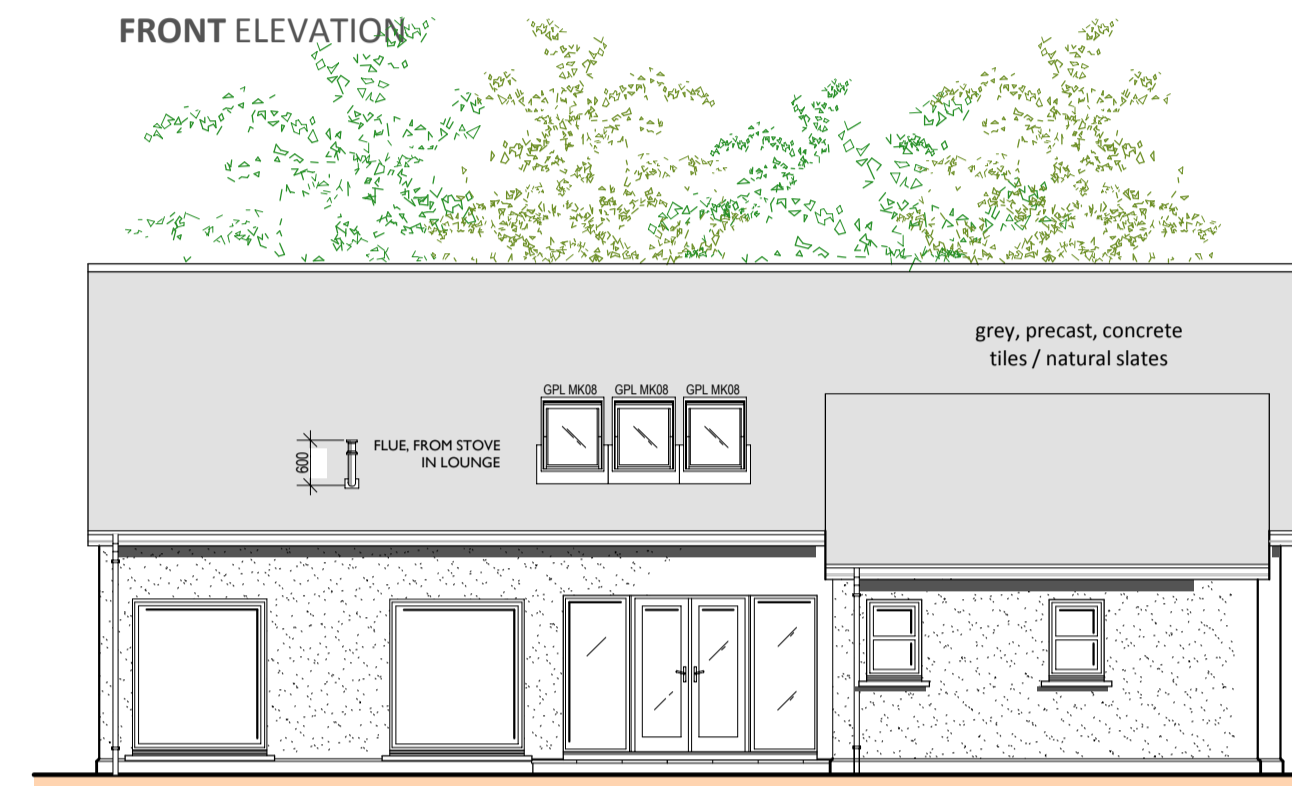

Proposed erection of dwellinghouse with detached garage
At East Birkenbaud, Wardend, by Birnie, Elgin, Moray For Mr Gavin Strathdee
planning drawing - general arrangement

VIEWFIELD FARM, CRAIGELLACHIE,
ABERLOUR, MORAY, AB38 9QT
T - (01340) 881784 F - (01340) 881783

PROJECT
Proposed erection of dwellinghouse with detached garage At East Birkenbaud, Wardend, by Birnie, Elgin, Moray For Mr Gavin Strathdee

DRAWING DESCRIPTION
PLANNING DRAWING - GENERAL ARRANGEMENT

DRAWING no.
EAST-BIRKENBAUD / PLANNING / 02