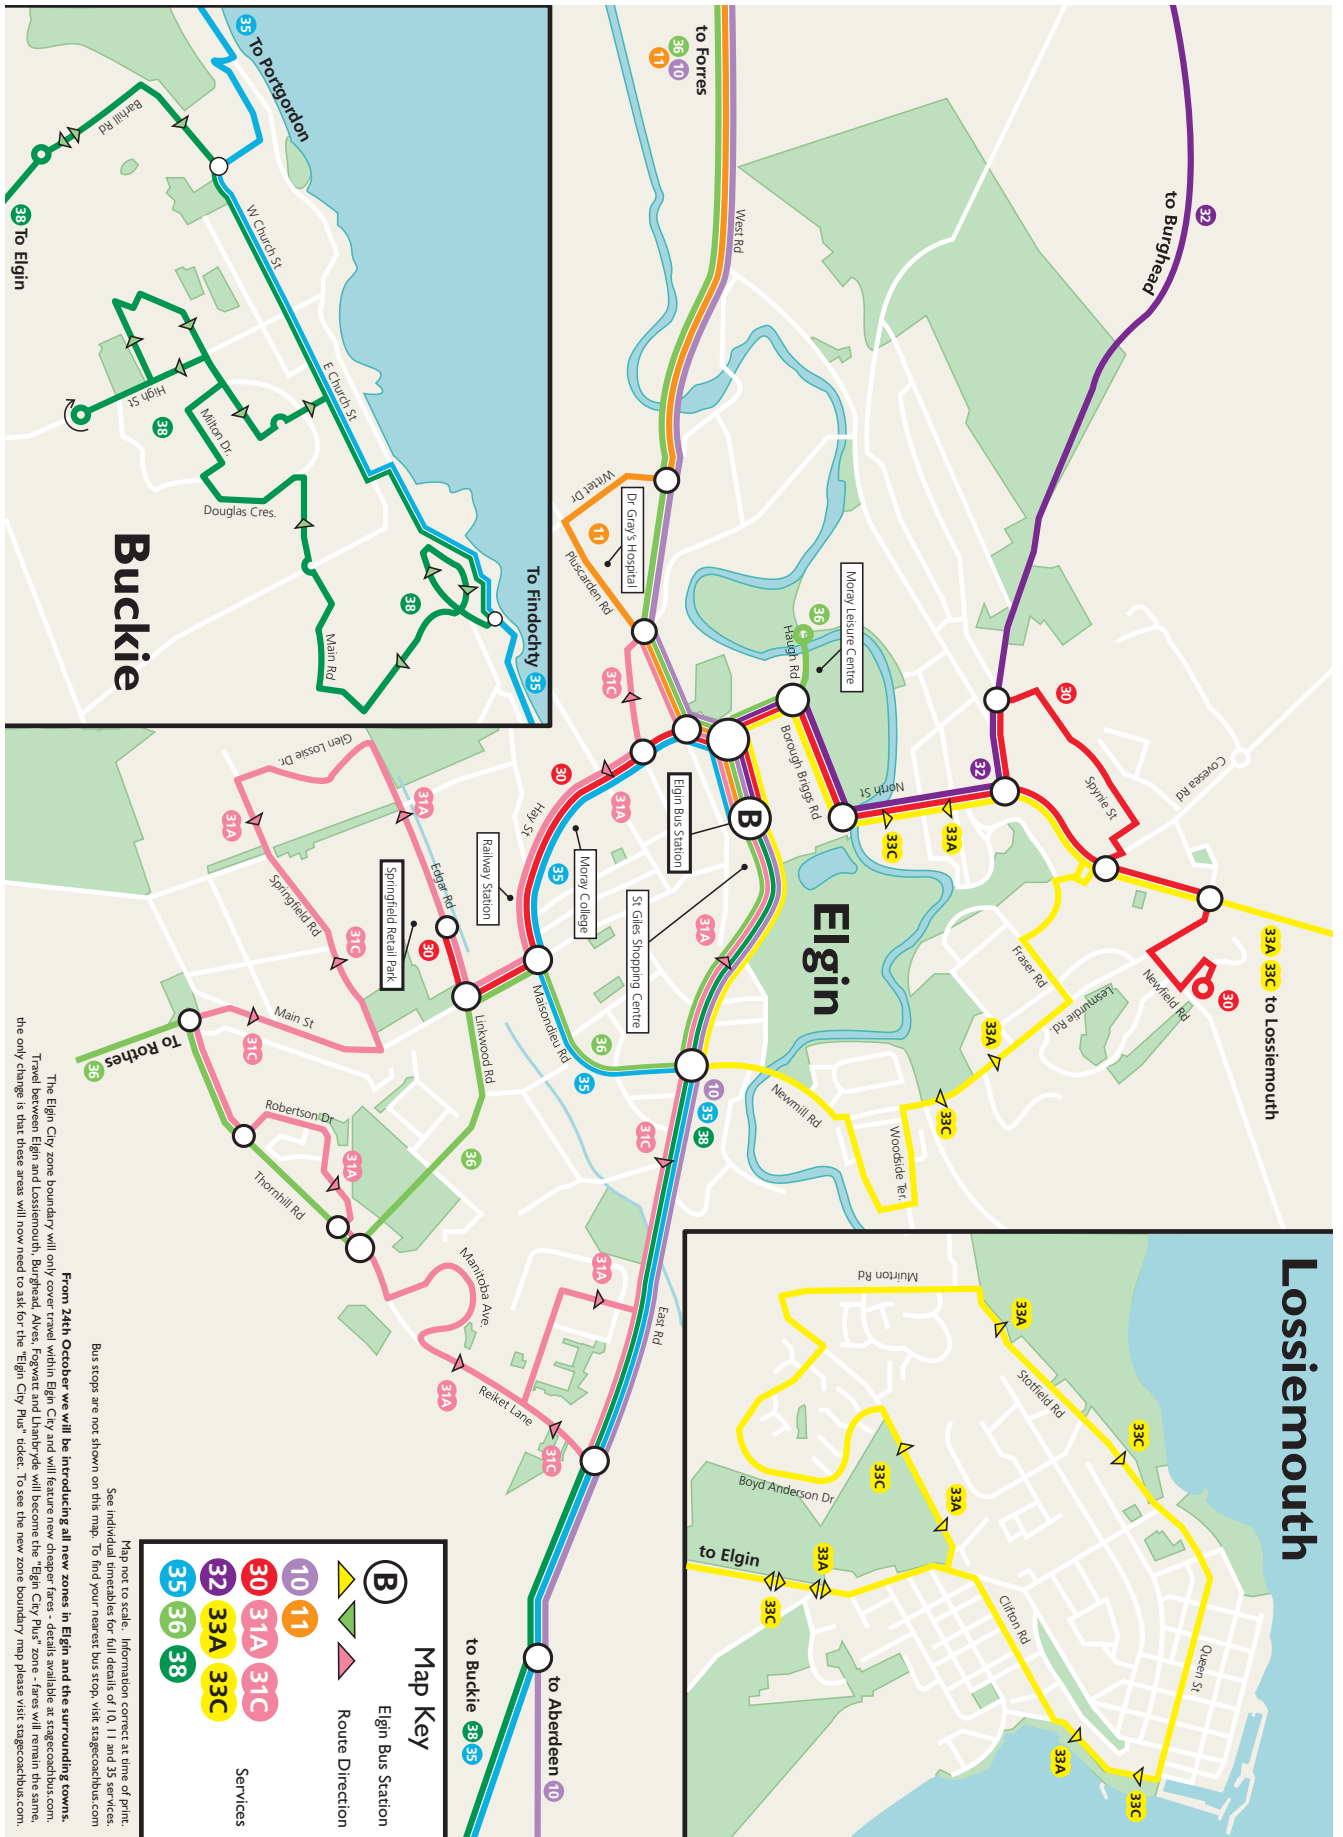

## MONDAY TO FRIDAY

Service No.	34
	Sch
Pinefield, Pinefield Crescent	0818
Elgin Academy	0830

## MONDAY TO FRIDAY

Service No.	34
	Sch
Elgin Academy	1535
Pinefield, Pinefield Crescent	1547

NO SATURDAY OR SUNDAY SERVICE

Track your bus and know exactly when it will arrive on the Stagecoach Bus App

Search Stagecoach Bus

**Map not to scale. Information correct at time of print.**  
 See individual timetables for full details of 10, 11 and 35 services.  
 Bus stops are not shown on this map. To find your nearest bus stop, visit [stagecoachbus.com](http://stagecoachbus.com).  
**From 24th October we will be introducing all new zones in Elgin and the surrounding towns.**  
 The Elgin City zone boundary will only cover travel within Elgin City and will feature new orange fares - details available at [stagecoachbus.com](http://stagecoachbus.com).  
 Travel between Elgin and Lossiemouth, Burchhead, Fraserburgh and Aberdeen will become the "Elgin City Plus" zone - fares will remain the same, the only change is that these areas will now need to ask for the "Elgin City Plus" ticket. To see the new zone boundary map please visit [stagecoachbus.com](http://stagecoachbus.com).

**Map Key**

- (B)** Elgin Bus Station
- Route Direction
- Services

**Services**

- 10
- 11
- 30
- 31A
- 31C
- 32
- 33A
- 33C
- 35
- 36
- 38