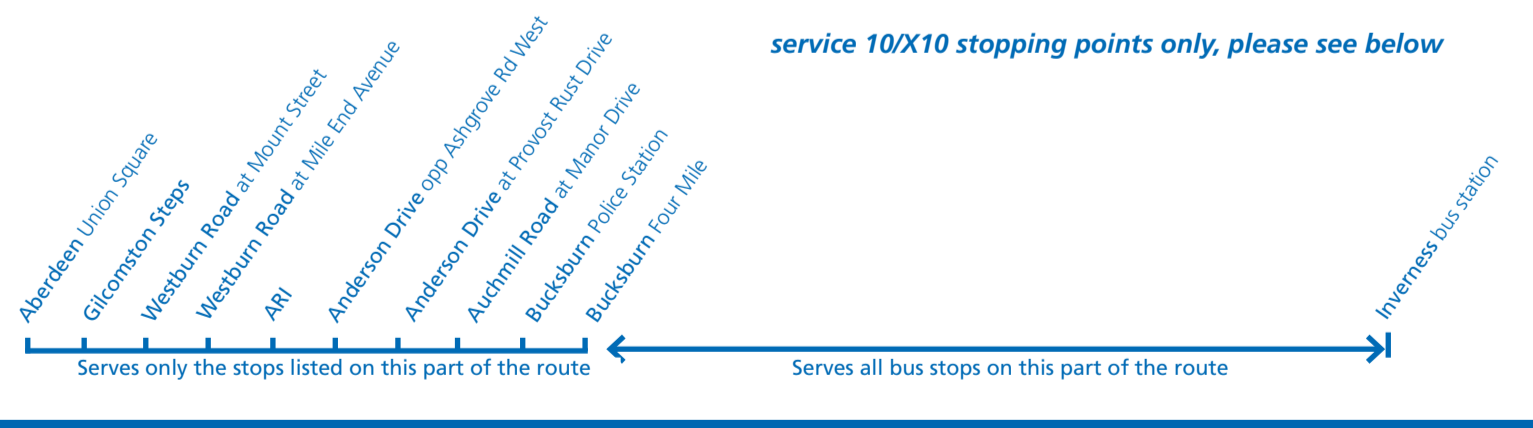

timetable information
0871 200 22 33*

fares and lost property info travel shop
01343 544222

Our 'Guide to Fares and Tickets' leaflet detailing all available tickets and where to purchase them is available from your local travel shop.

customer services
Stagecoach Bluebird
Elgin Bus Station
Alexandria Road
Elgin
IV30 1PW
bluebird.enquiries@stagecoachbus.com

disability helpdesk
01779 470077
aberdeen.disablehelpdesk@stagecoachbus.com

@StagecoachNScot
www.stagecoachbus.com

nationwide bus times
traveline
public transport info*
0871 200 22 33
* calls cost 12p per minute plus your phone company's access charge

MIX
Paper from responsible sources
FSC® C023105
www.fsc.org