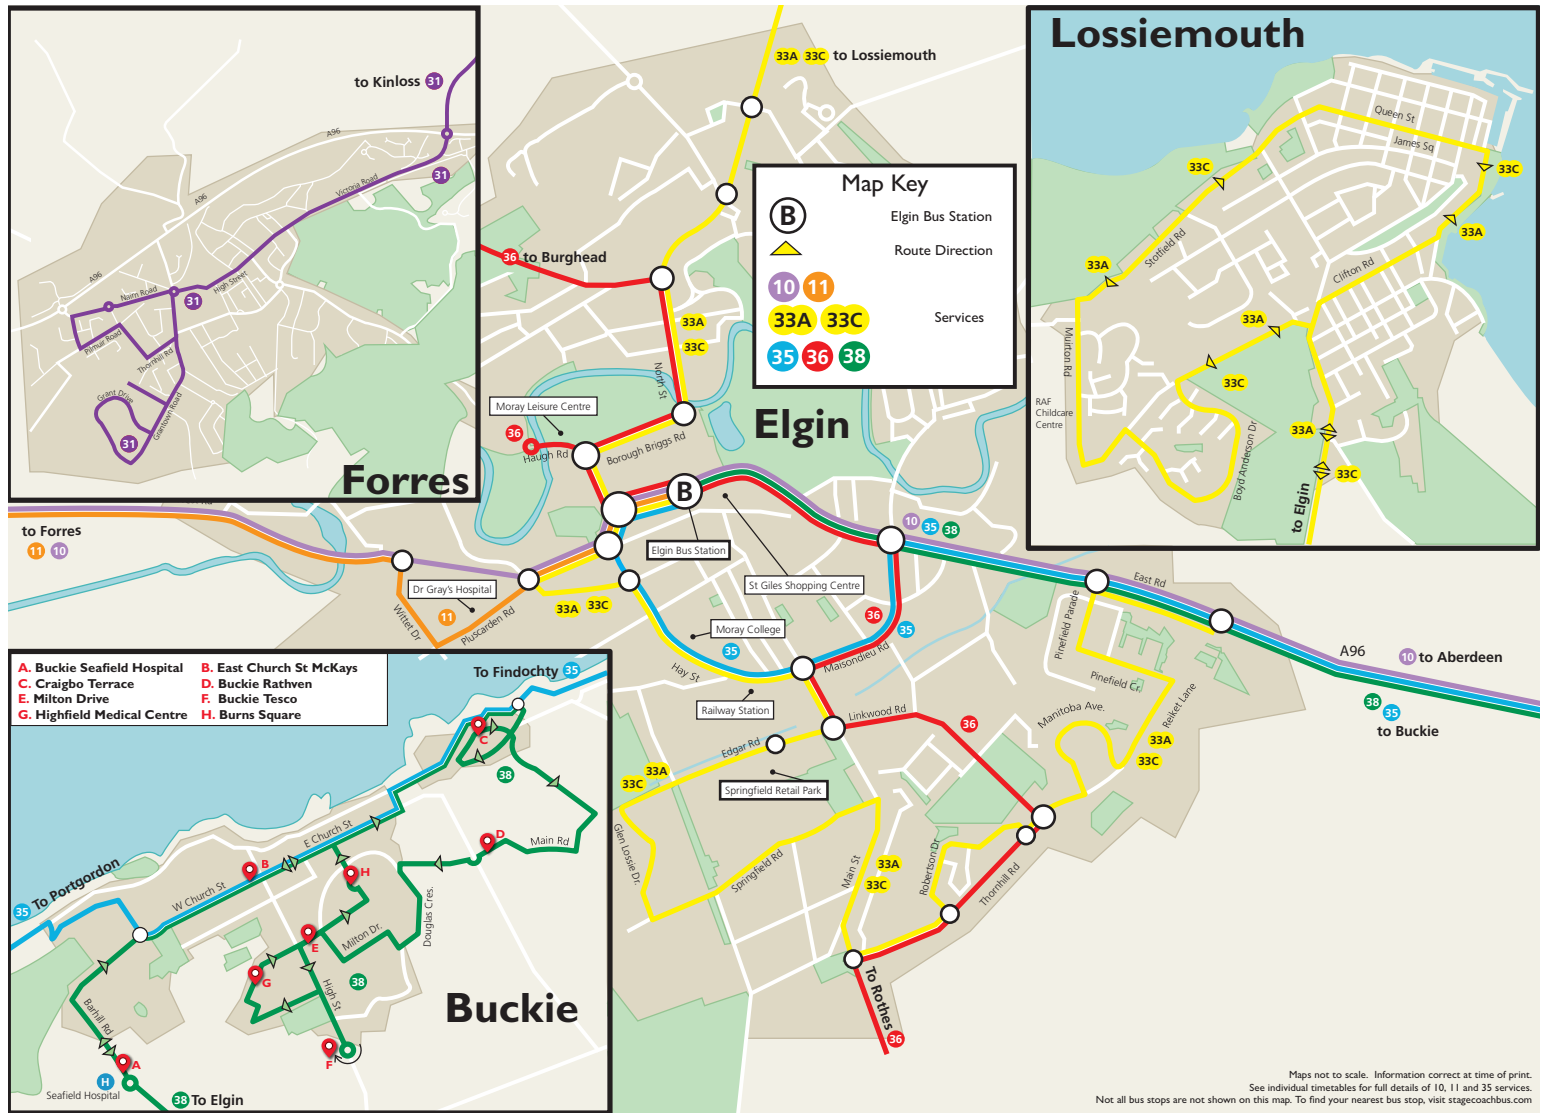

With Live Bus Tracking, you can track your bus and know exactly when it will arrive!

Download the **FREE** Stagecoach Bus App