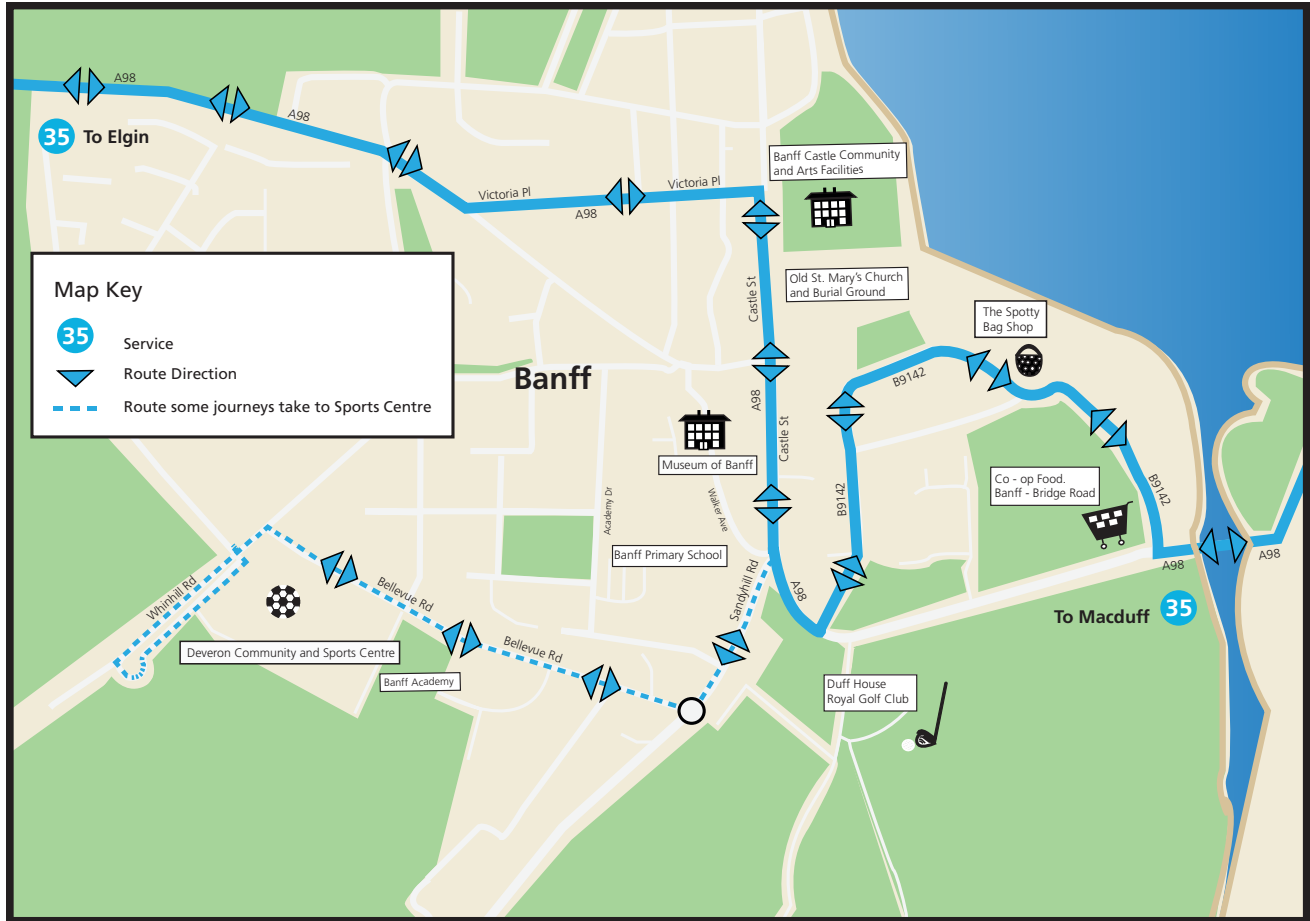

Macduff • Cornhill • Cullen 405 Cullen • Cornhill • Macduff 405

MONDAY TO FRIDAY			
Service No.	405	405	405
	MTT	WF	WF
Macduff Myrus Circle	0854	0854	1234
Macduff High Street	0858	0858	1238
Macduff Town Hall	0859	0859	1239
Macduff Depot	0900	0900	1240
Banff Low St Interchange	0905	0905	1245
Inverboyndie	0910	0910	1250
Whitehills Loch Lane	0913	0913	1253
Boyndie	0918	0918	1258
Cornhill	-	0928	1308
Portsoy	-	0935	1315
Fordyce Visitor Centre	-	0943	1323
Mains of Glassaugh	-	0945	1325
Sandend	-	0948	1328
Cullen Square	-	0955	1335

MONDAY TO FRIDAY			
Service No.	405	405	405
	WF	WF	-
Cullen Square	1000	1340	-
Sandend	1007	1347	-
Mains of Glassaugh	1010	1350	-
Fordyce Visitor Centre	1012	1352	-
Portsoy	1020	1400	-
Cornhill	1027	1407	-
Boyndie	1037	1417	1610
Whitehills Loch Lane	1042	1422	1617
Inverboyndie	1045	1425	1620
Banff Low St Interchange	1050	1430	1625
Macduff Depot	1055	1435	1630
Macduff Nicols Brae	1056	1436	1631
Macduff High Street	1057	1437	1632
Macduff Myrus Circle	1101	1441	1636

MTT
Operates on Monday, Tuesday and Thursday only.

WF
Operates on Wednesday and Friday only.

NO SATURDAY OR SUNDAY SERVICE

fares and lost property information
01224 597591

Our 'Guide to Fares and Tickets' leaflet detailing all available tickets and where to purchase them is available from your local travel shop.

travel shop and customer services

Stagecoach Bluebird
Union Square bus station
Guild Street
Aberdeen
AB11 6NA
01224 591381
bluebird.enquiries@stagecoachbus.com

disability helpdesk
01779 470077
aberdeen.disabilityhelpdesk@stagecoachbus.com

www.stagecoachbus.com

If after contacting us, you are unhappy with our response, you can contact Bus Users Scotland:

enquiries@bususers.org
0300 111 0001

nationwide bus times

* calls cost 12p per minute plus your phone company's access charge