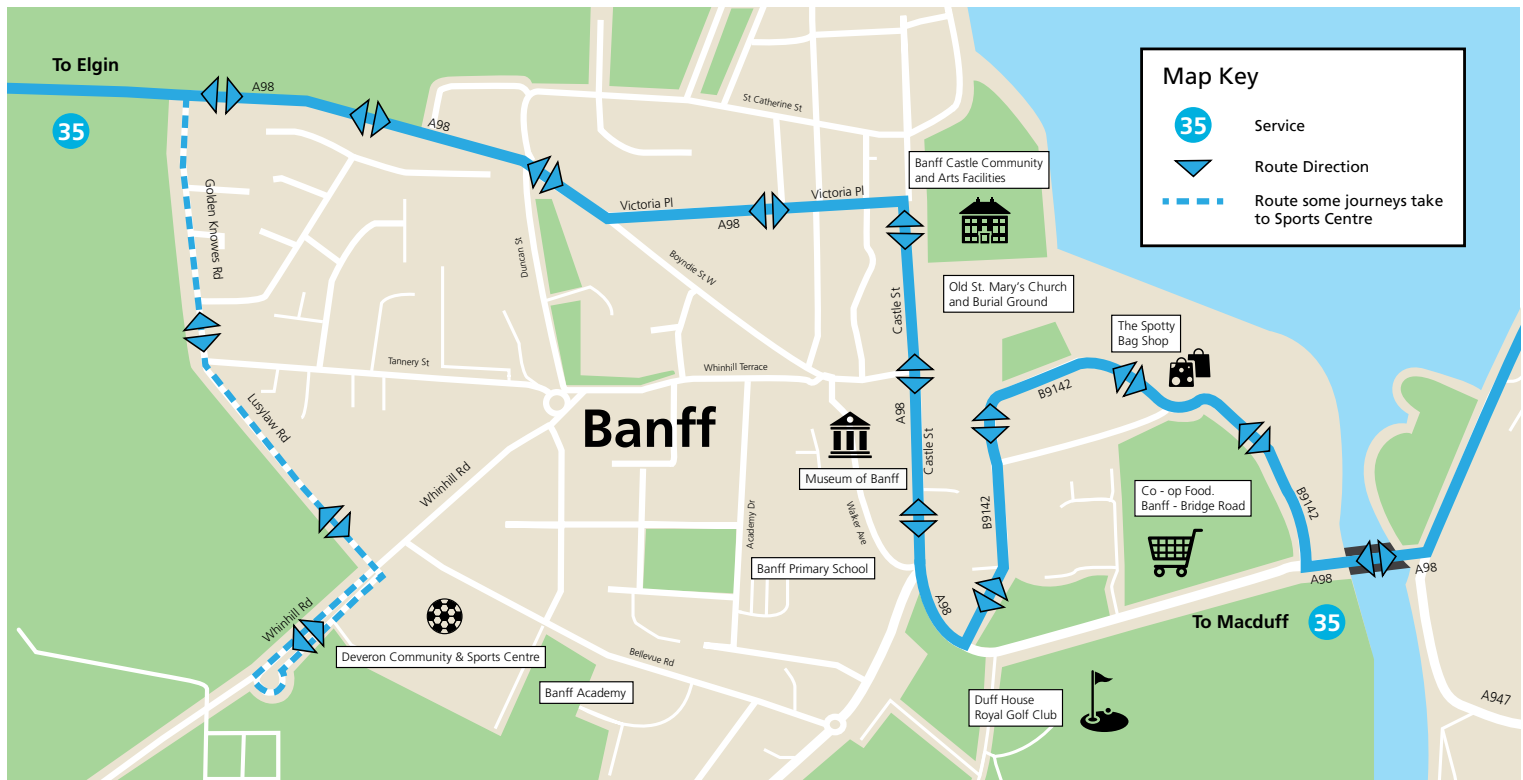

⌘ To comply with Drivers Hours regulations, this journey connects at Oldmeldrum Square Interchange, Turriff High Street, Macduff Depot, and/or East Church Street Trading Post. The connection is guaranteed, through fares are available and passengers may remain on the vehicle which operates through.

ABERDEENSHIRE SCHOOL HOLIDAYS:
8 July - 19 August 2019, 14 - 25 October 2019, 23 December 2019 - 3 January 2020.

BANK HOLIDAY SERVICES:
A normal service will operate on Good Friday and Easter Monday. A Saturday service will be in operation on May Day. No services will operate on Christmas Day and New Years Day. Adjusted services will operate during the festive period, please see separate publications issued for this period.