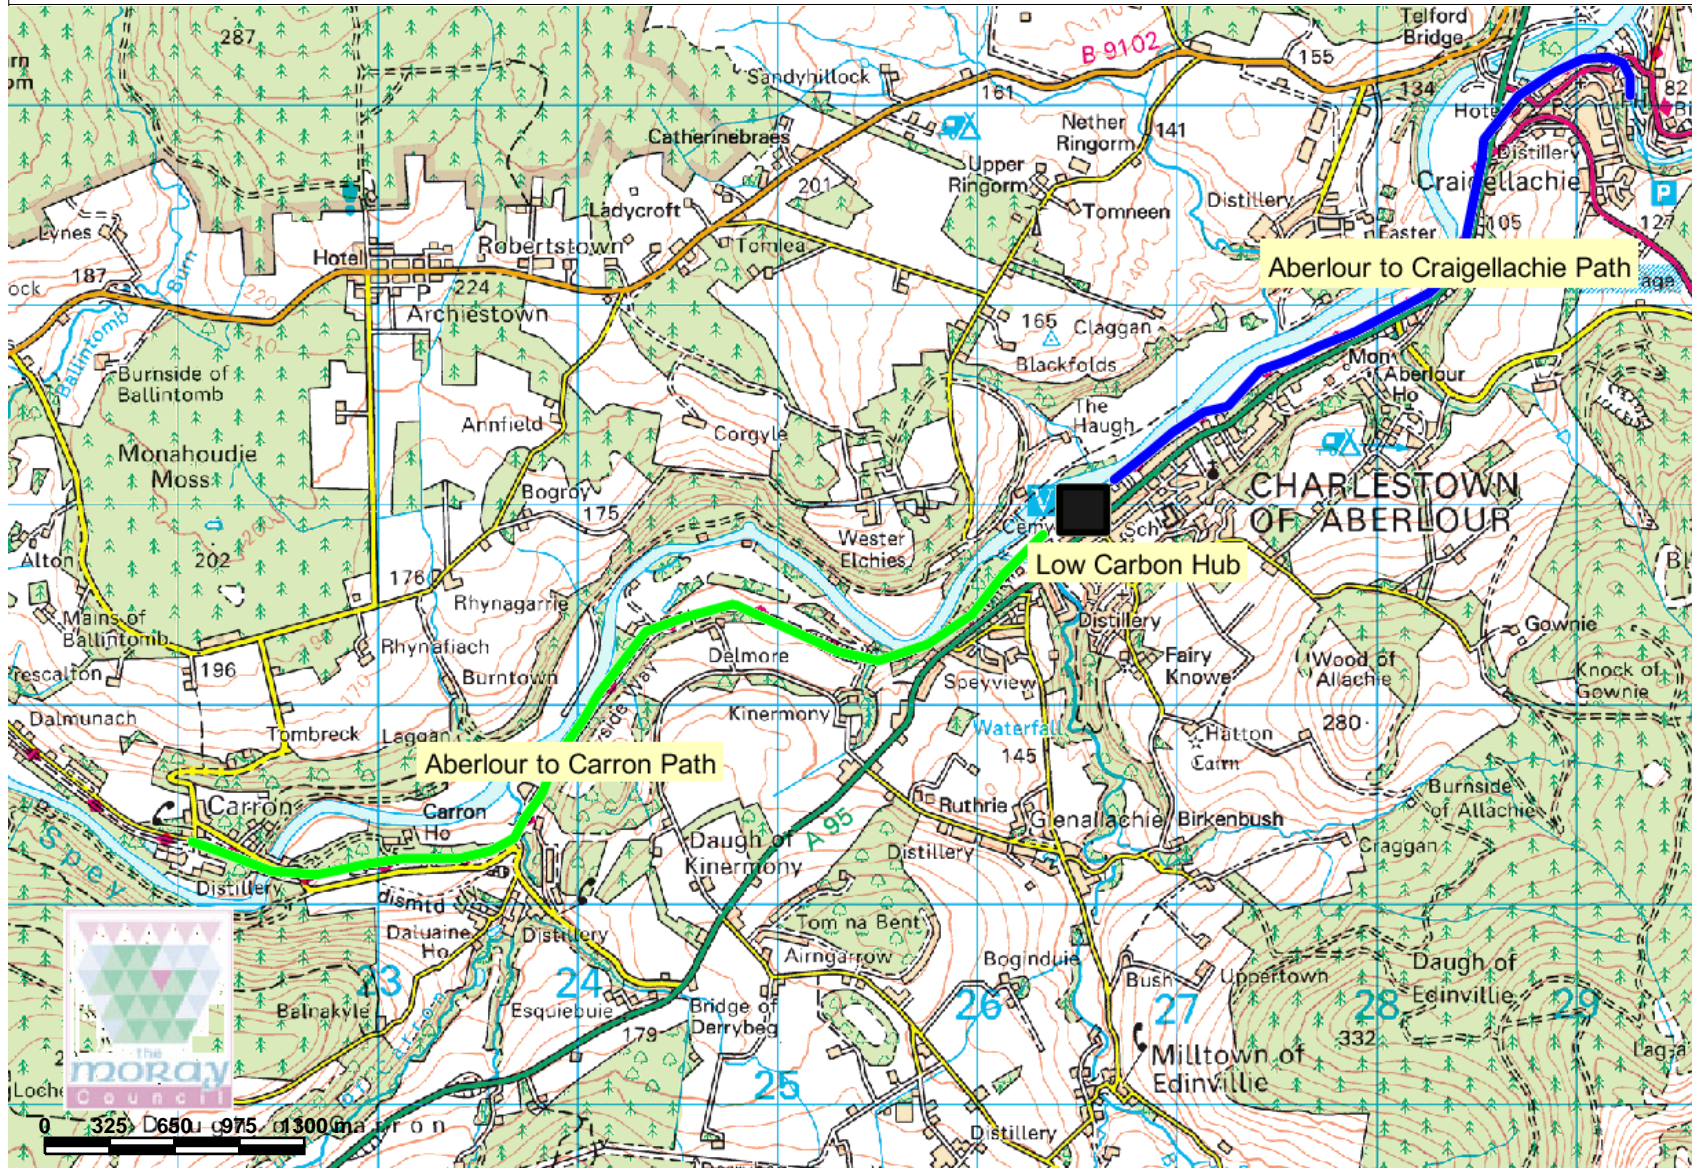

Map for Low Carbon Hub and path upgrade

Legend

 Wards 2017 (Moray)

 Scale: 1:37,910

PROHIBITED FOR THE USE WITH
 PLANNING APPLICATIONS © Crown
 copyright and database rights 2017 Ordnance
 Survey 100023422 The Moray Council