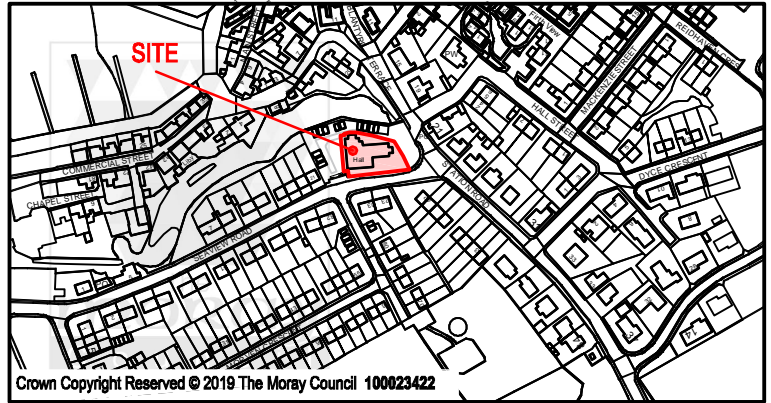

PROHIBITED FOR USE WITH PLANNING APPLICATIONS.

LOCATION PLAN
SCALE 1:5000

Area outlined in red extending to 990 sq.m or thereby

Drawing title **Findochty Town Hall**

Scale **1:500**

Date **Nov. 2019**

Housing & Property Services
Estates

Drawn By **CP**

Deed Pack **F110**

Reproduced from the Ordnance Survey map with the permission of the Controller of Her Majesty's Stationary Office Crown Copyright 2019. The Moray Council 100023422. Unauthorised reproduction infringes Crown Copyright and may lead to prosecution or civil proceedings.