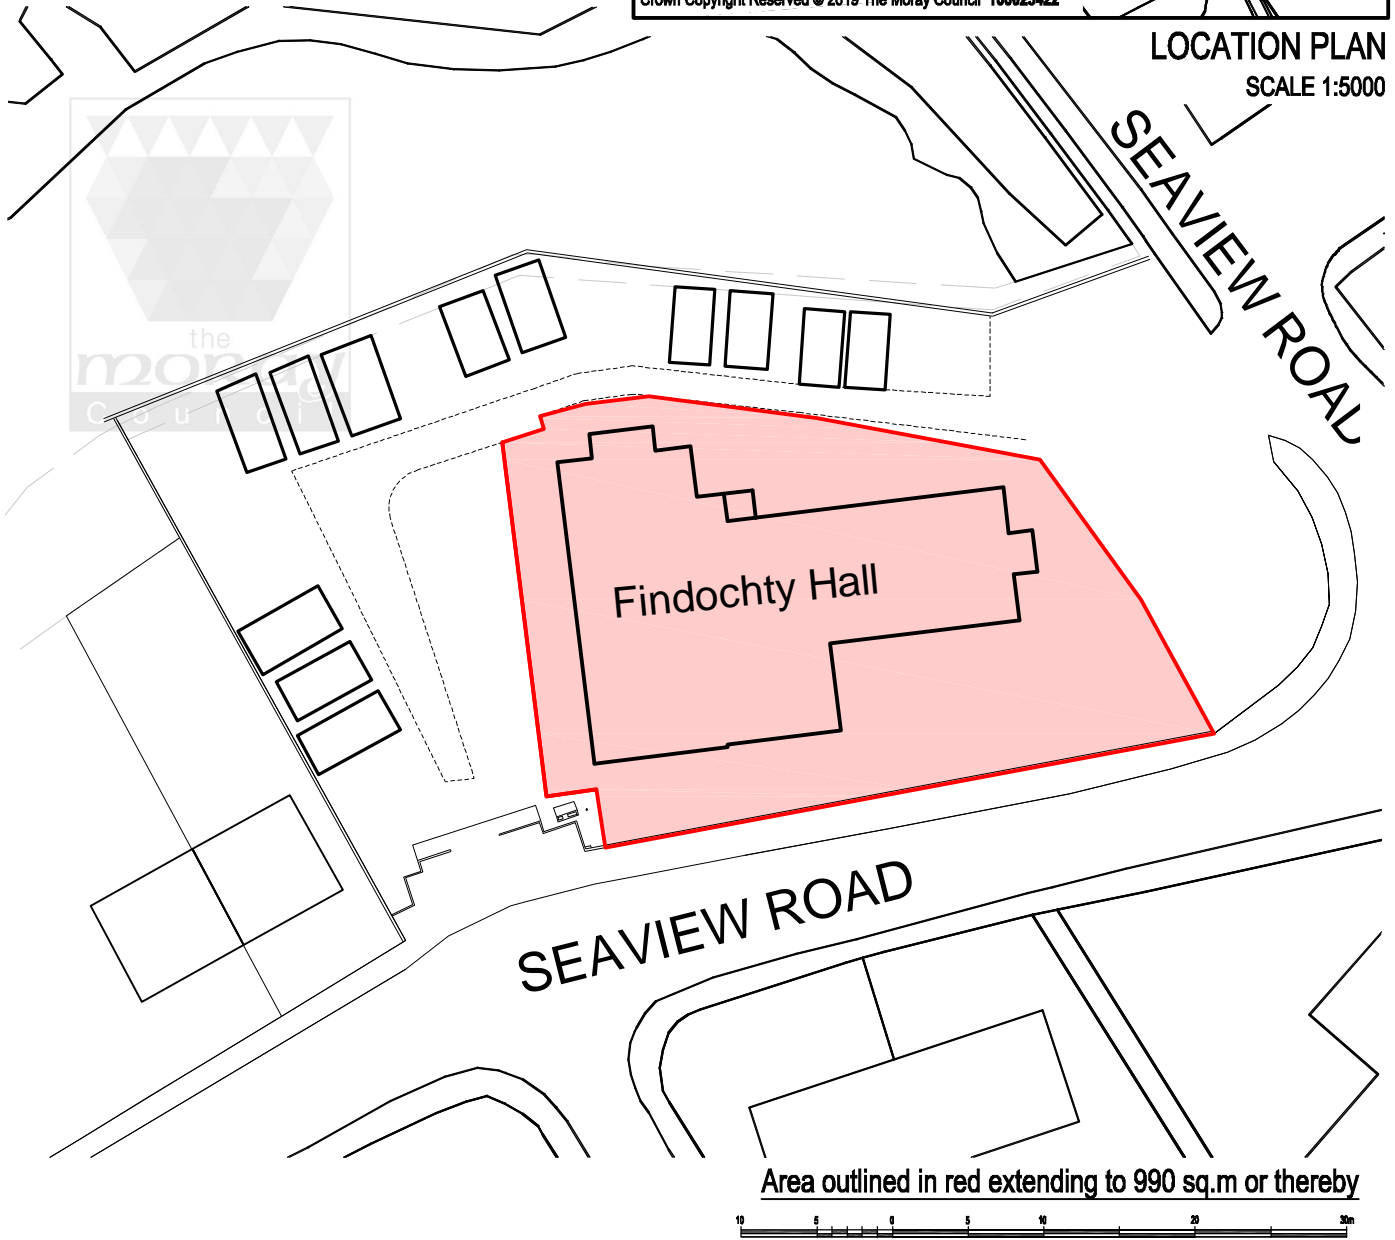

PROHIBITED FOR USE WITH PLANNING APPLICATIONS.

LOCATION PLAN
SCALE 1:5000

Area outlined in red extending to 990 sq.m or thereby

Drawing title **Findochty Town Hall**

Scale **1:500**

Date **Nov. 2019**

Housing & Property Services
Estates

Drawn By **CP**

Deed Pack **F110**

Reproduced from the Ordnance Survey map with the permission of the Controller of Her Majesty's Stationary Office Crown Copyright 2019. The Moray Council 100023422. Unauthorised reproduction infringes Crown Copyright and may lead to prosecution or civil proceedings.