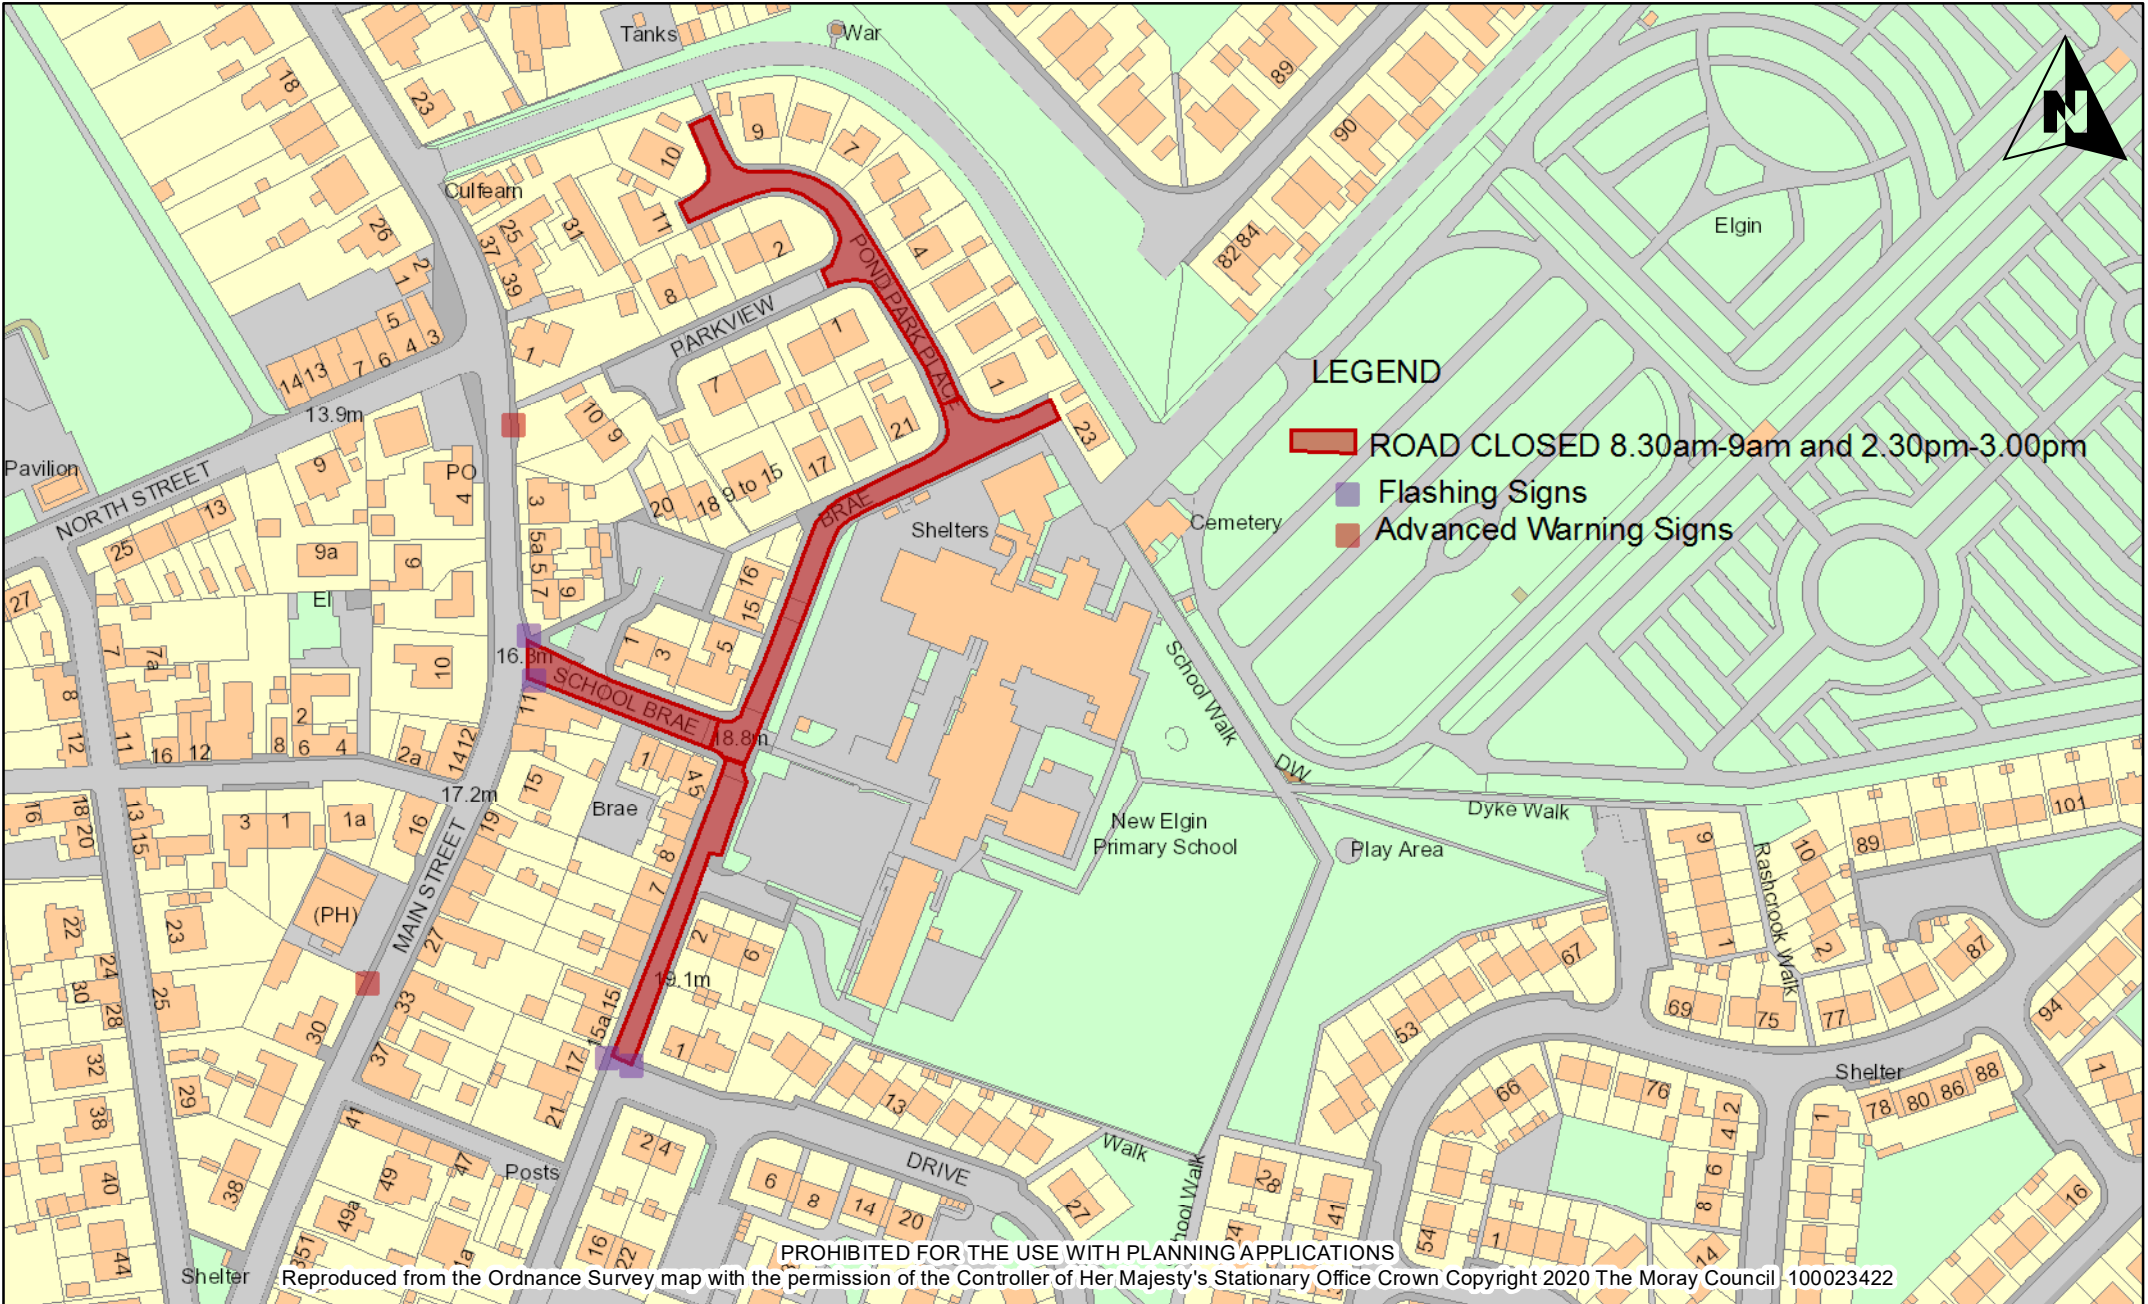

# New Elgin Primary School Street Scheme

Map Description: NOT TO SCALE

Scale: 1:2,000 @ A4