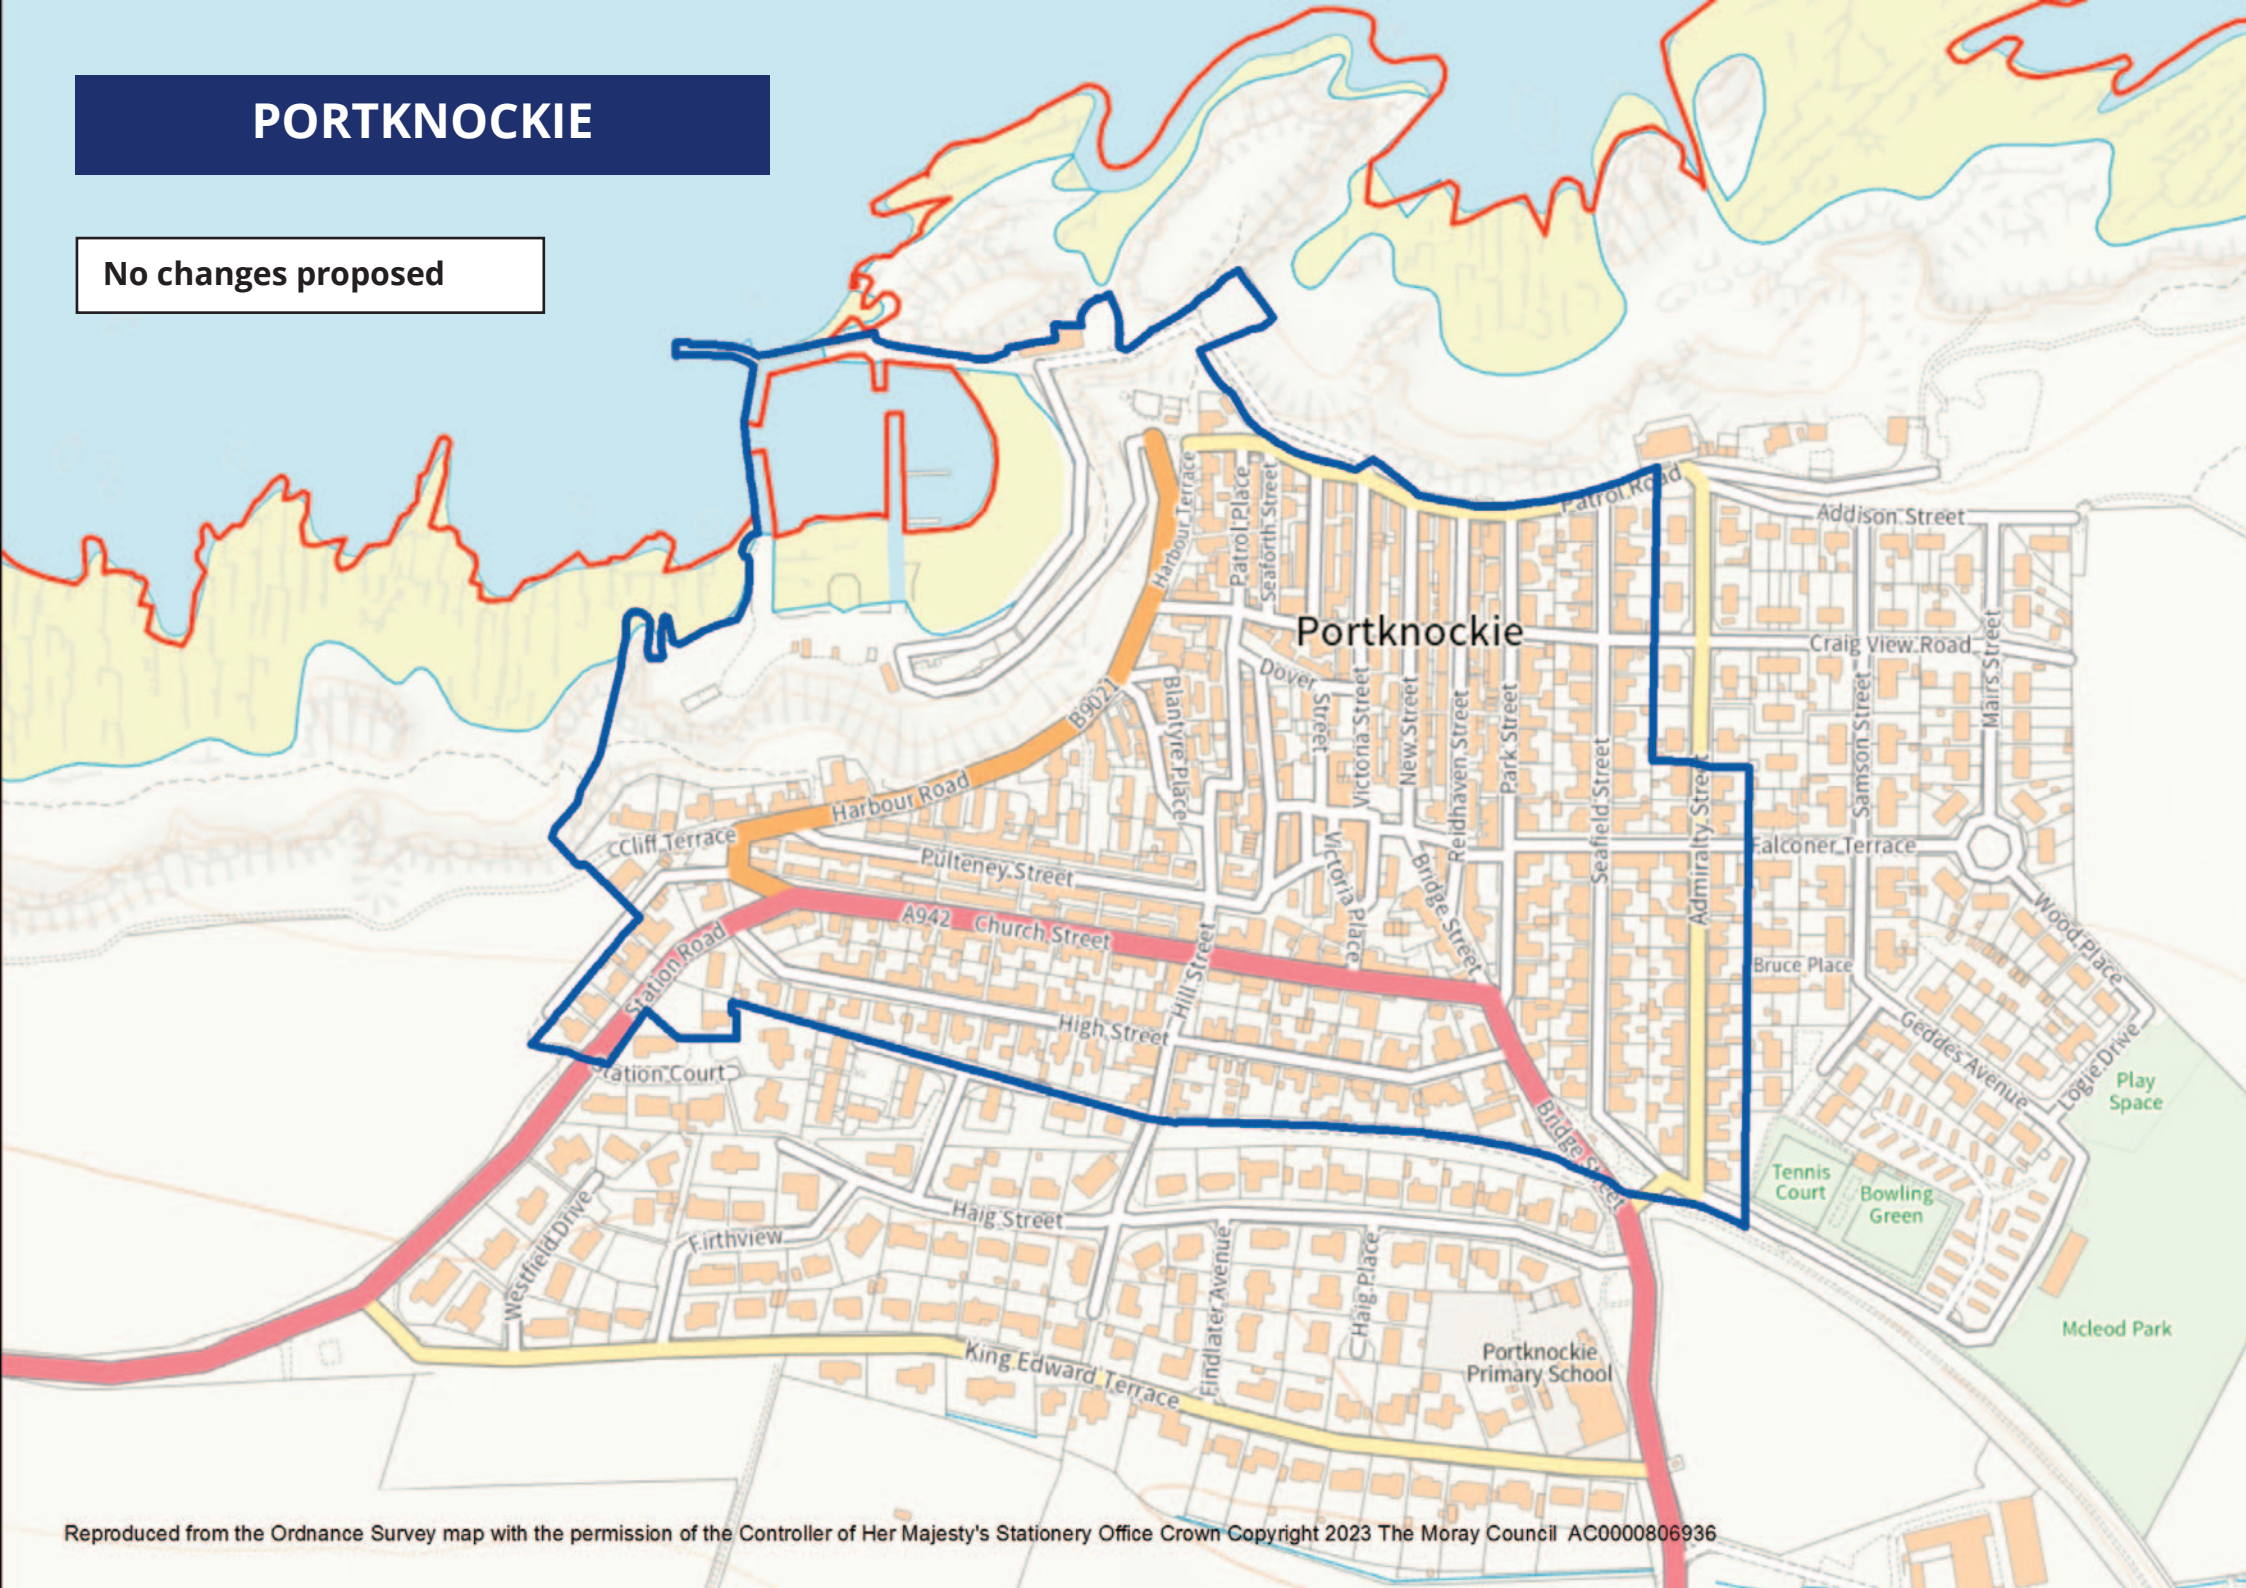

ARCHIESTOWN

KEY

-  Areas removed from the conservation area
-  Proposed boundary

PORTKNOCKIE

No changes proposed

FINDOCHTY

KEY

-  Areas removed from the conservation area
-  Proposed boundary

CULLEN - PLANNED TOWN

KEY

-  Areas removed from the conservation area
-  Proposed boundary
-  Areas added to the conservation area

CULLEN - SEATOWN

KEY

 Proposed boundary