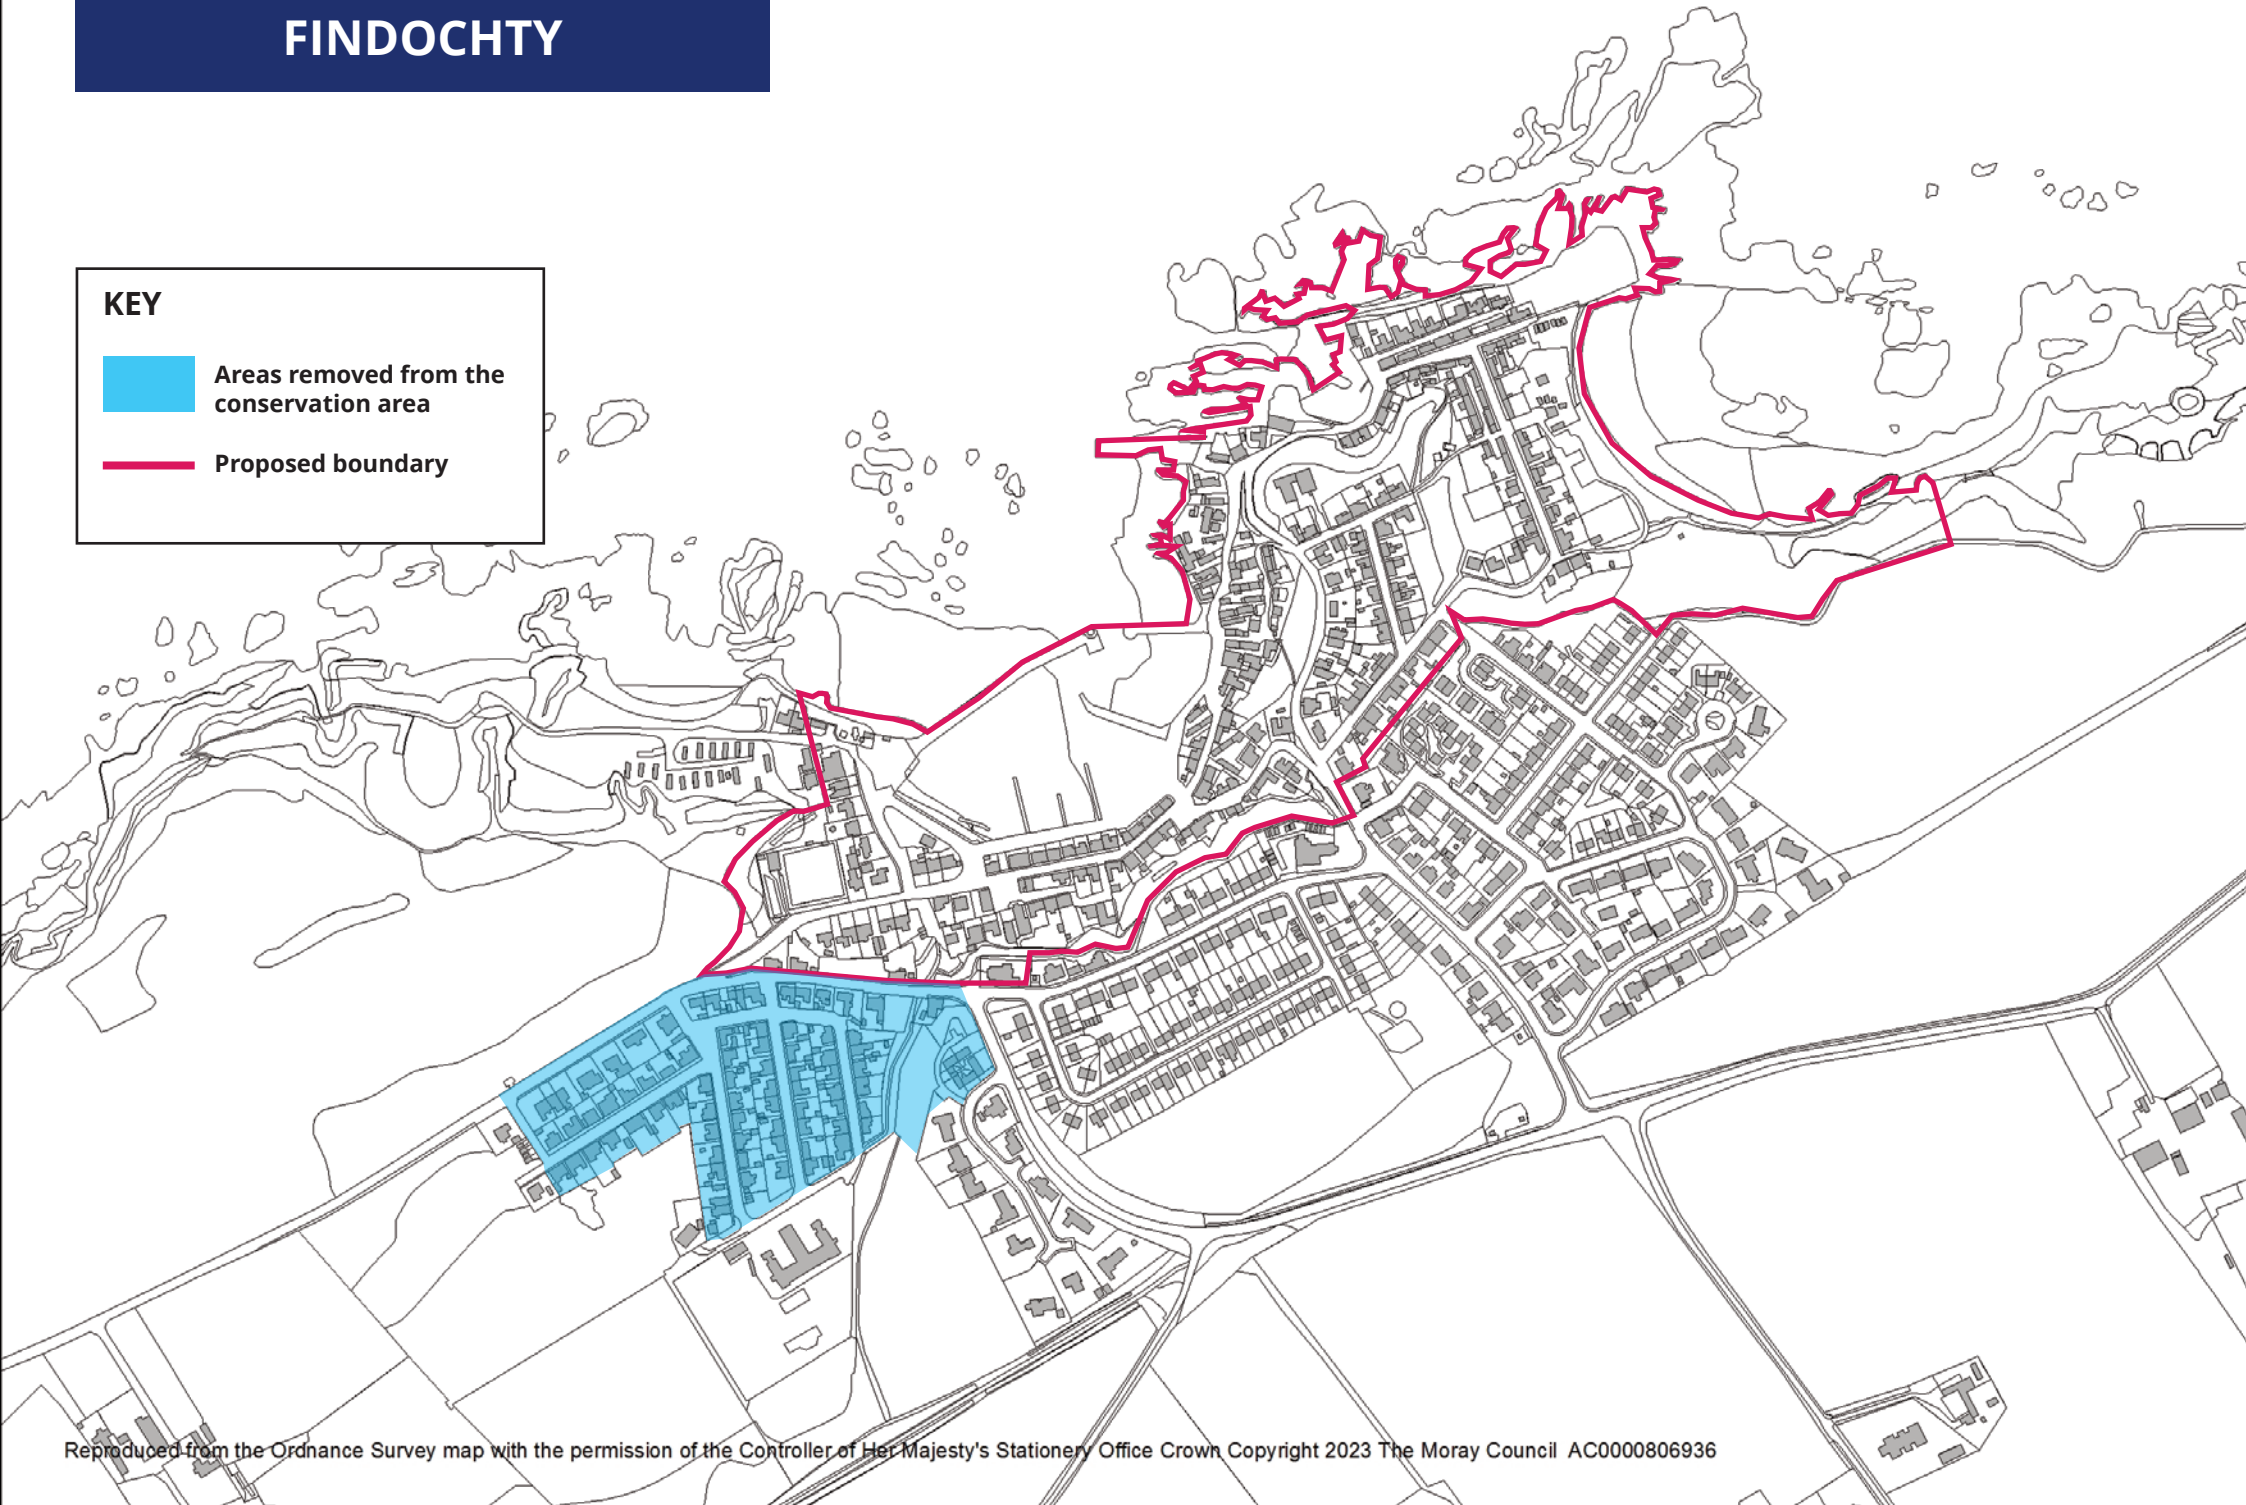

ARCHIESTOWN

KEY

-  Areas removed from the conservation area
-  Proposed boundary

PORTKNOCKIE

No changes proposed

FINDOCHTY

KEY

-  Areas removed from the conservation area
-  Proposed boundary

CULLEN - PLANNED TOWN

KEY

-  Areas removed from the conservation area
-  Proposed boundary
-  Areas added to the conservation area

CULLEN - SEATOWN

KEY

 Proposed boundary