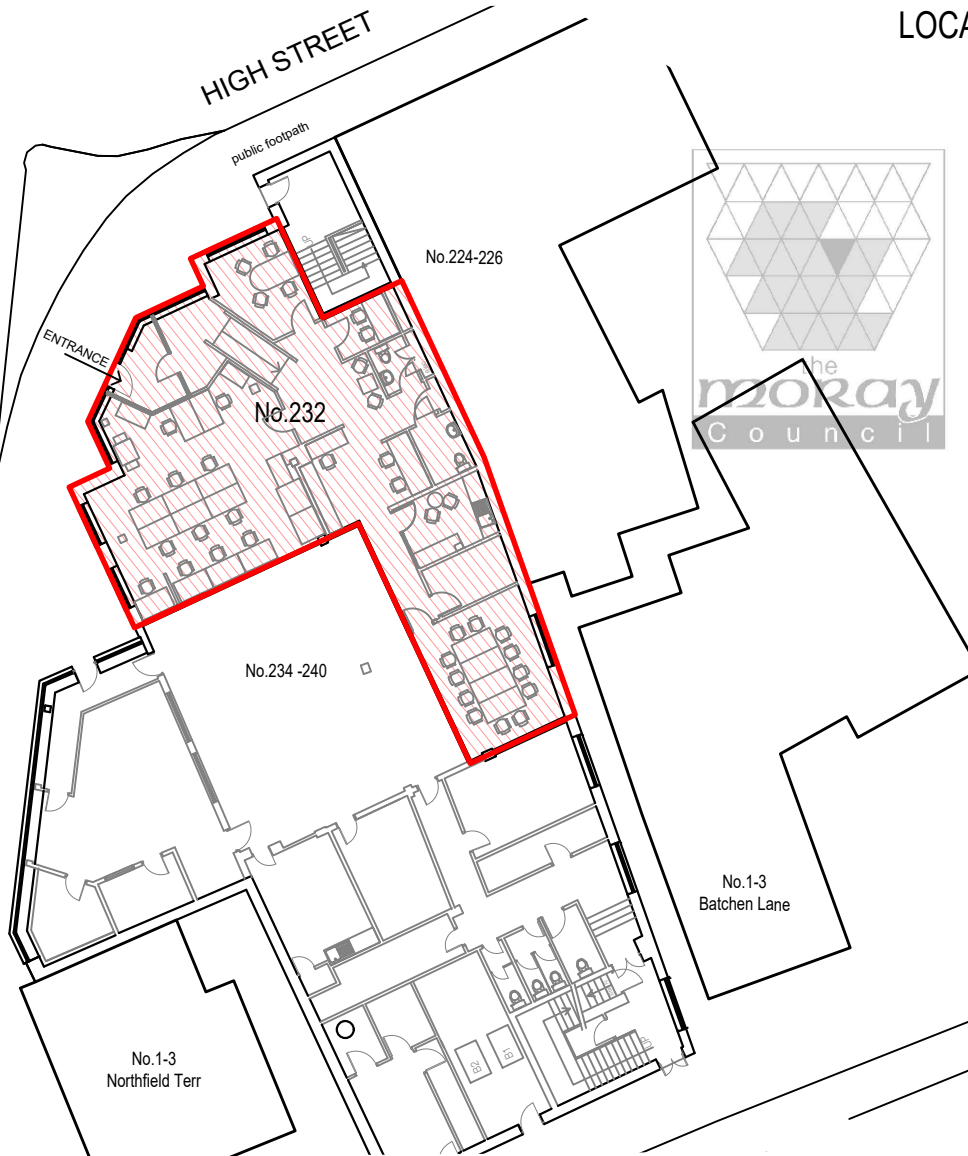

PROHIBITED FOR THE USE WITH PLANNING APPLICATIONS.

LOCATION PLAN

SCALE 1:2500

232 High Street,
Elgin.

Housing & Property Services
Estates

Reproduced from the Ordnance Survey map with the permission of the Controller of Her Majesty's Stationary Office Crown Copyright 2023. The Moray Council 100023422. Unauthorised reproduction infringes Crown Copyright and may lead to prosecution or civil proceedings.