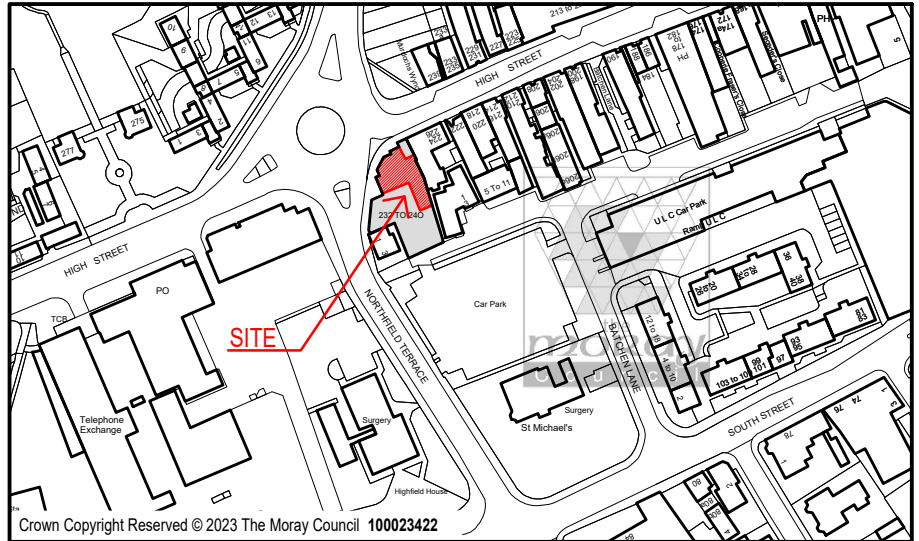

PROHIBITED FOR THE USE WITH PLANNING APPLICATIONS.

LOCATION PLAN

SCALE 1:2500

232 High Street,
Elgin.

Housing & Property Services
Estates

Reproduced from the Ordnance Survey map with the permission of the Controller of Her Majesty's Stationary Office Crown Copyright 2023. The Moray Council 100023422. Unauthorised reproduction infringes Crown Copyright and may lead to prosecution or civil proceedings.