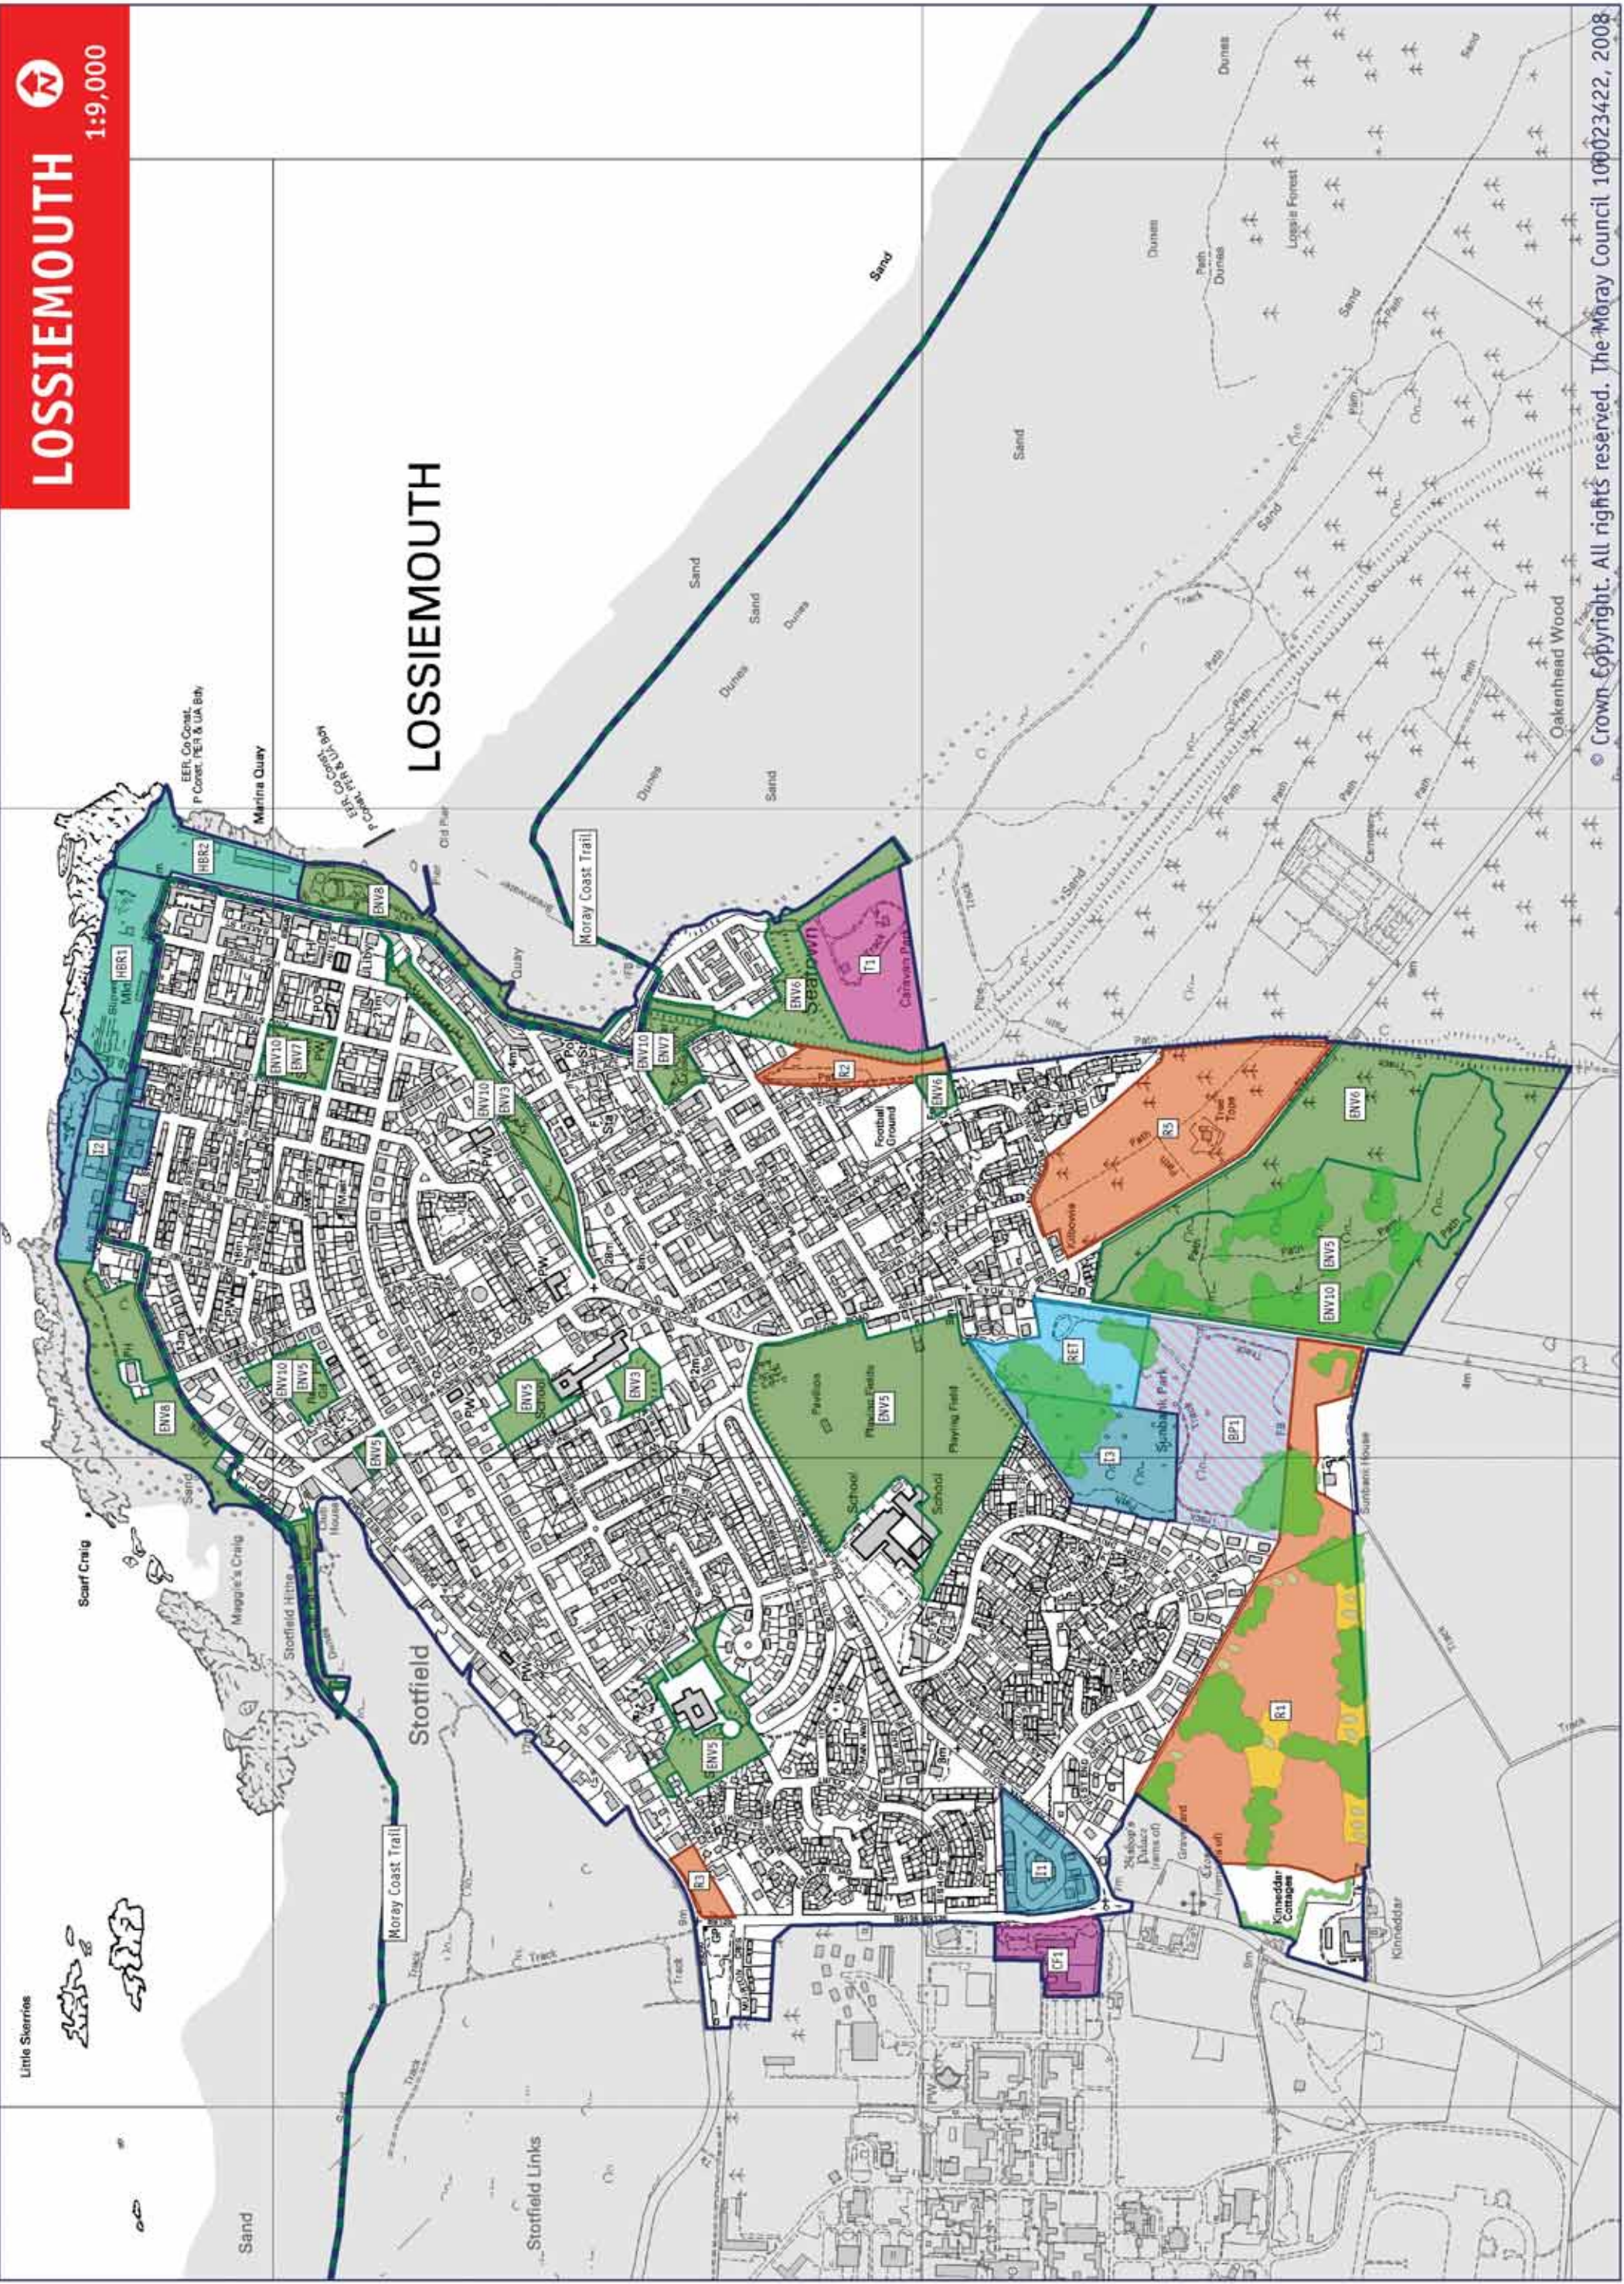

LOSSIEMOUTH

1:9,000

EER, Co-Const.
P-Const. PER & UA Bdy

Marine Quay

LOSSIEMOUTH

Moray Coast Trail

Seaton Park

Football Ground

School

School

School

School

School

School

School

School

School

School