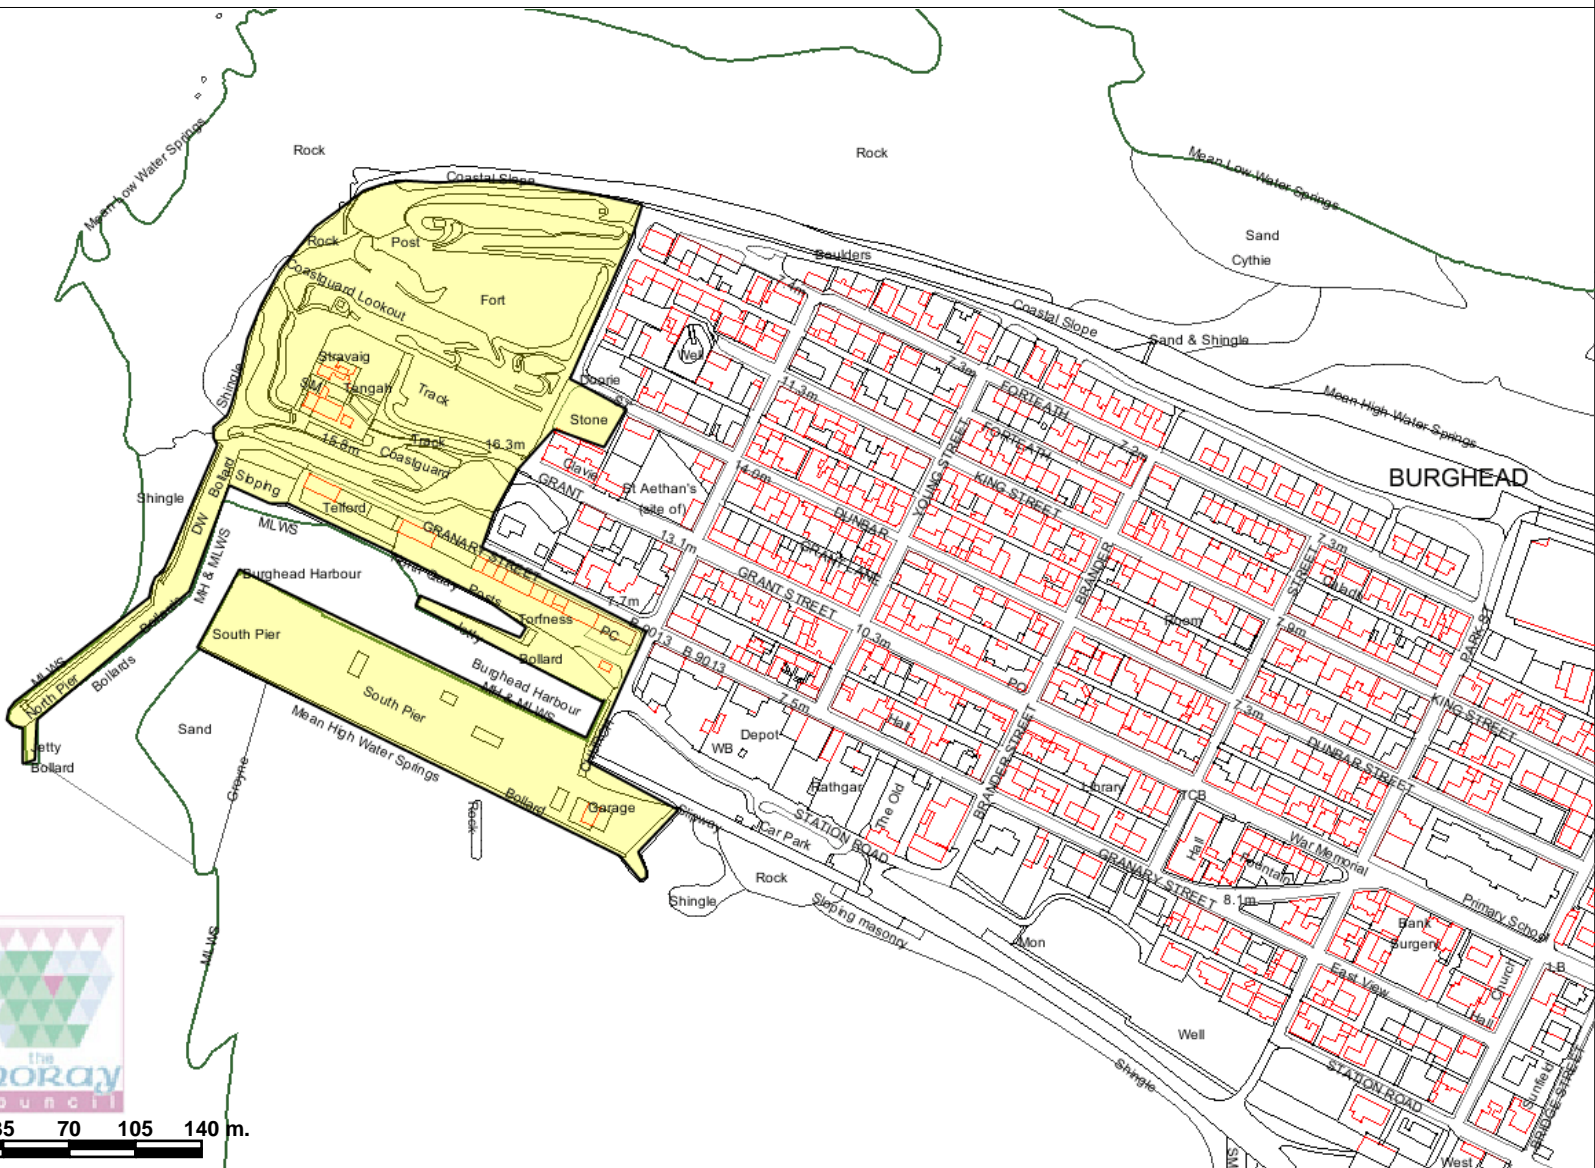

Burghead Conservation Area

Legend

 2007 Moray Wards

Scale: 1:4,000

Reproduced from the Ordnance Survey map with the permission of the Controller of Her Majesty's Stationary Office Crown Copyright 2010. The Moray Council 100023422