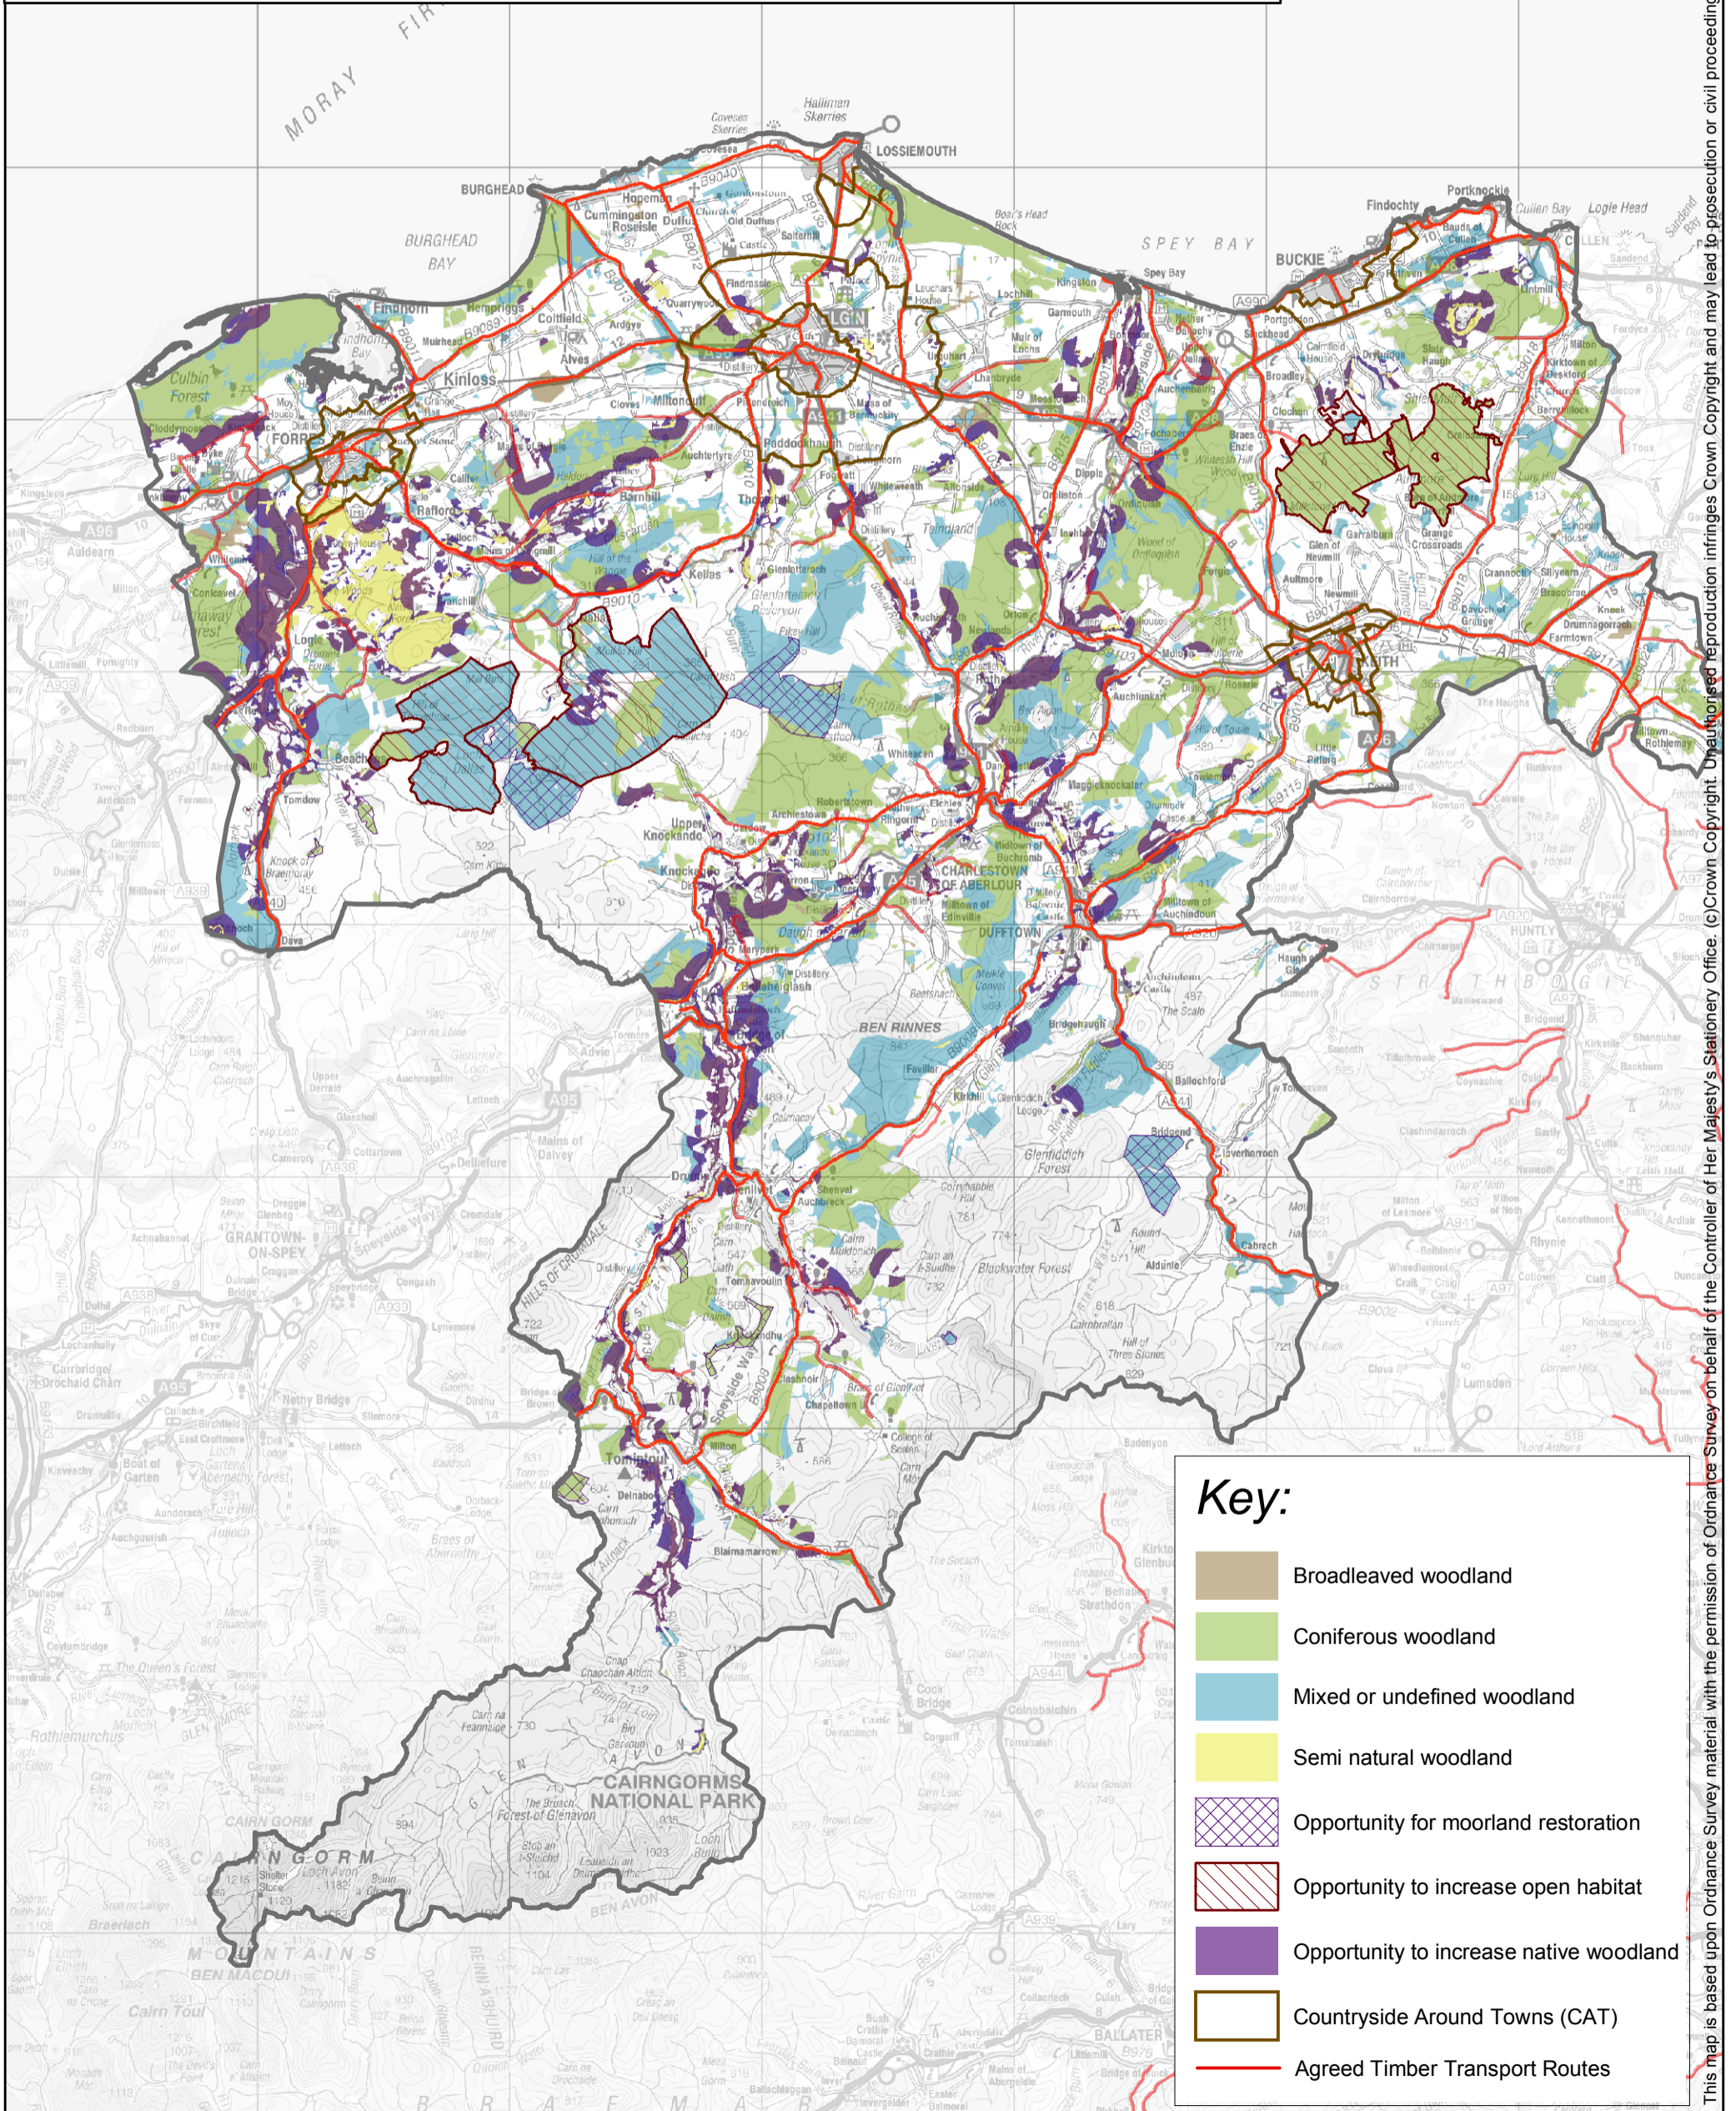

MORAY WOODLAND STRATEGY

EXISTING WOODLAND

December 2002

This map is based upon Ordnance Survey material with the permission of Ordnance Survey on behalf of the Controller of Her Majesty's Stationery Office. (c) Crown Copyright. Unauthorised reproduction infringes Crown Copyright and may lead to prosecution or civil proceedings. The Moray Council 100023422 2008.