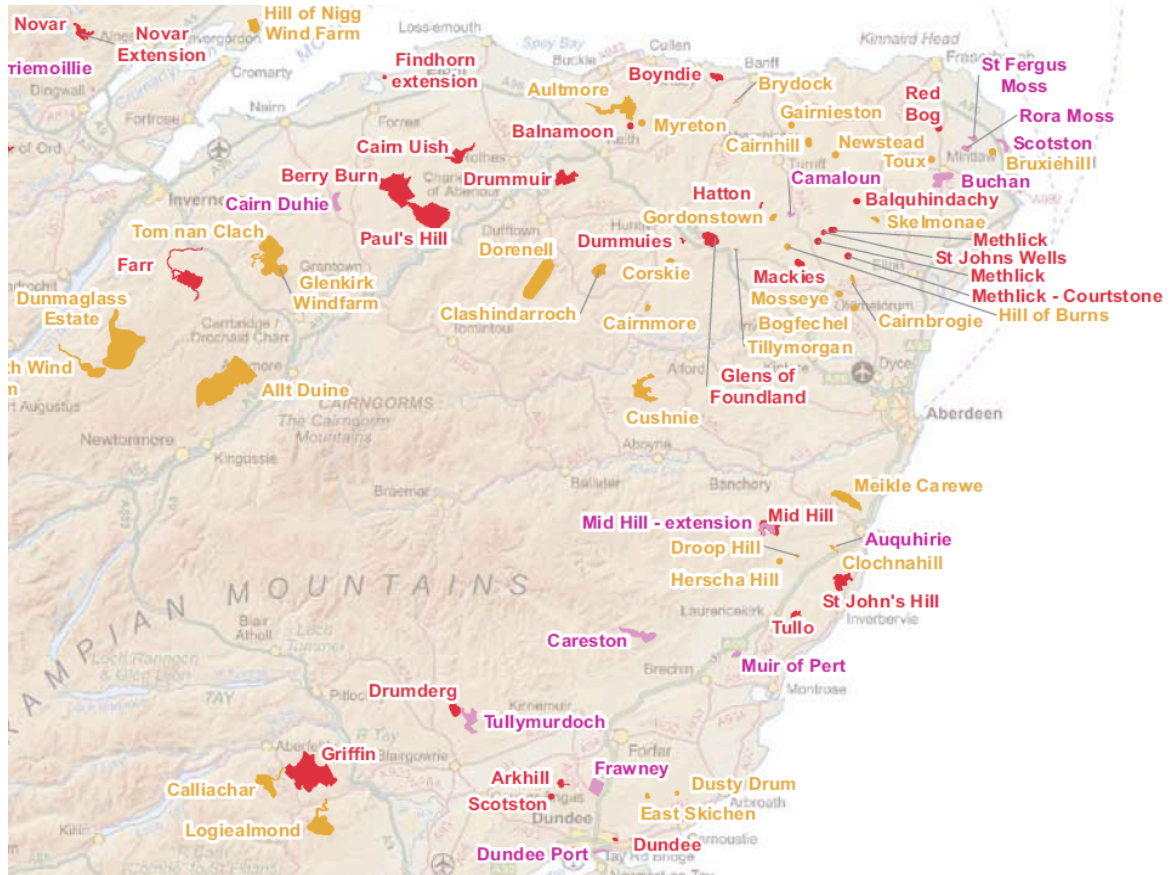

NORTHEAST SCOTLAND – SNH WIND FOOTPRINT MAP

March 2010

Key to footprints:

	Installed or Approved		Application		Scoping
--	-----------------------	--	-------------	--	---------

Note: this is not necessarily a comprehensive database of all wind farm schemes in the public domain and there may be some errors in the information supplied on this map.

Produced by Geographic Information Group, Version 1, March 2010

© Crown Copyright and database right 2010. All rights reserved. Ordnance Survey Licence number SNH 1000/0906.