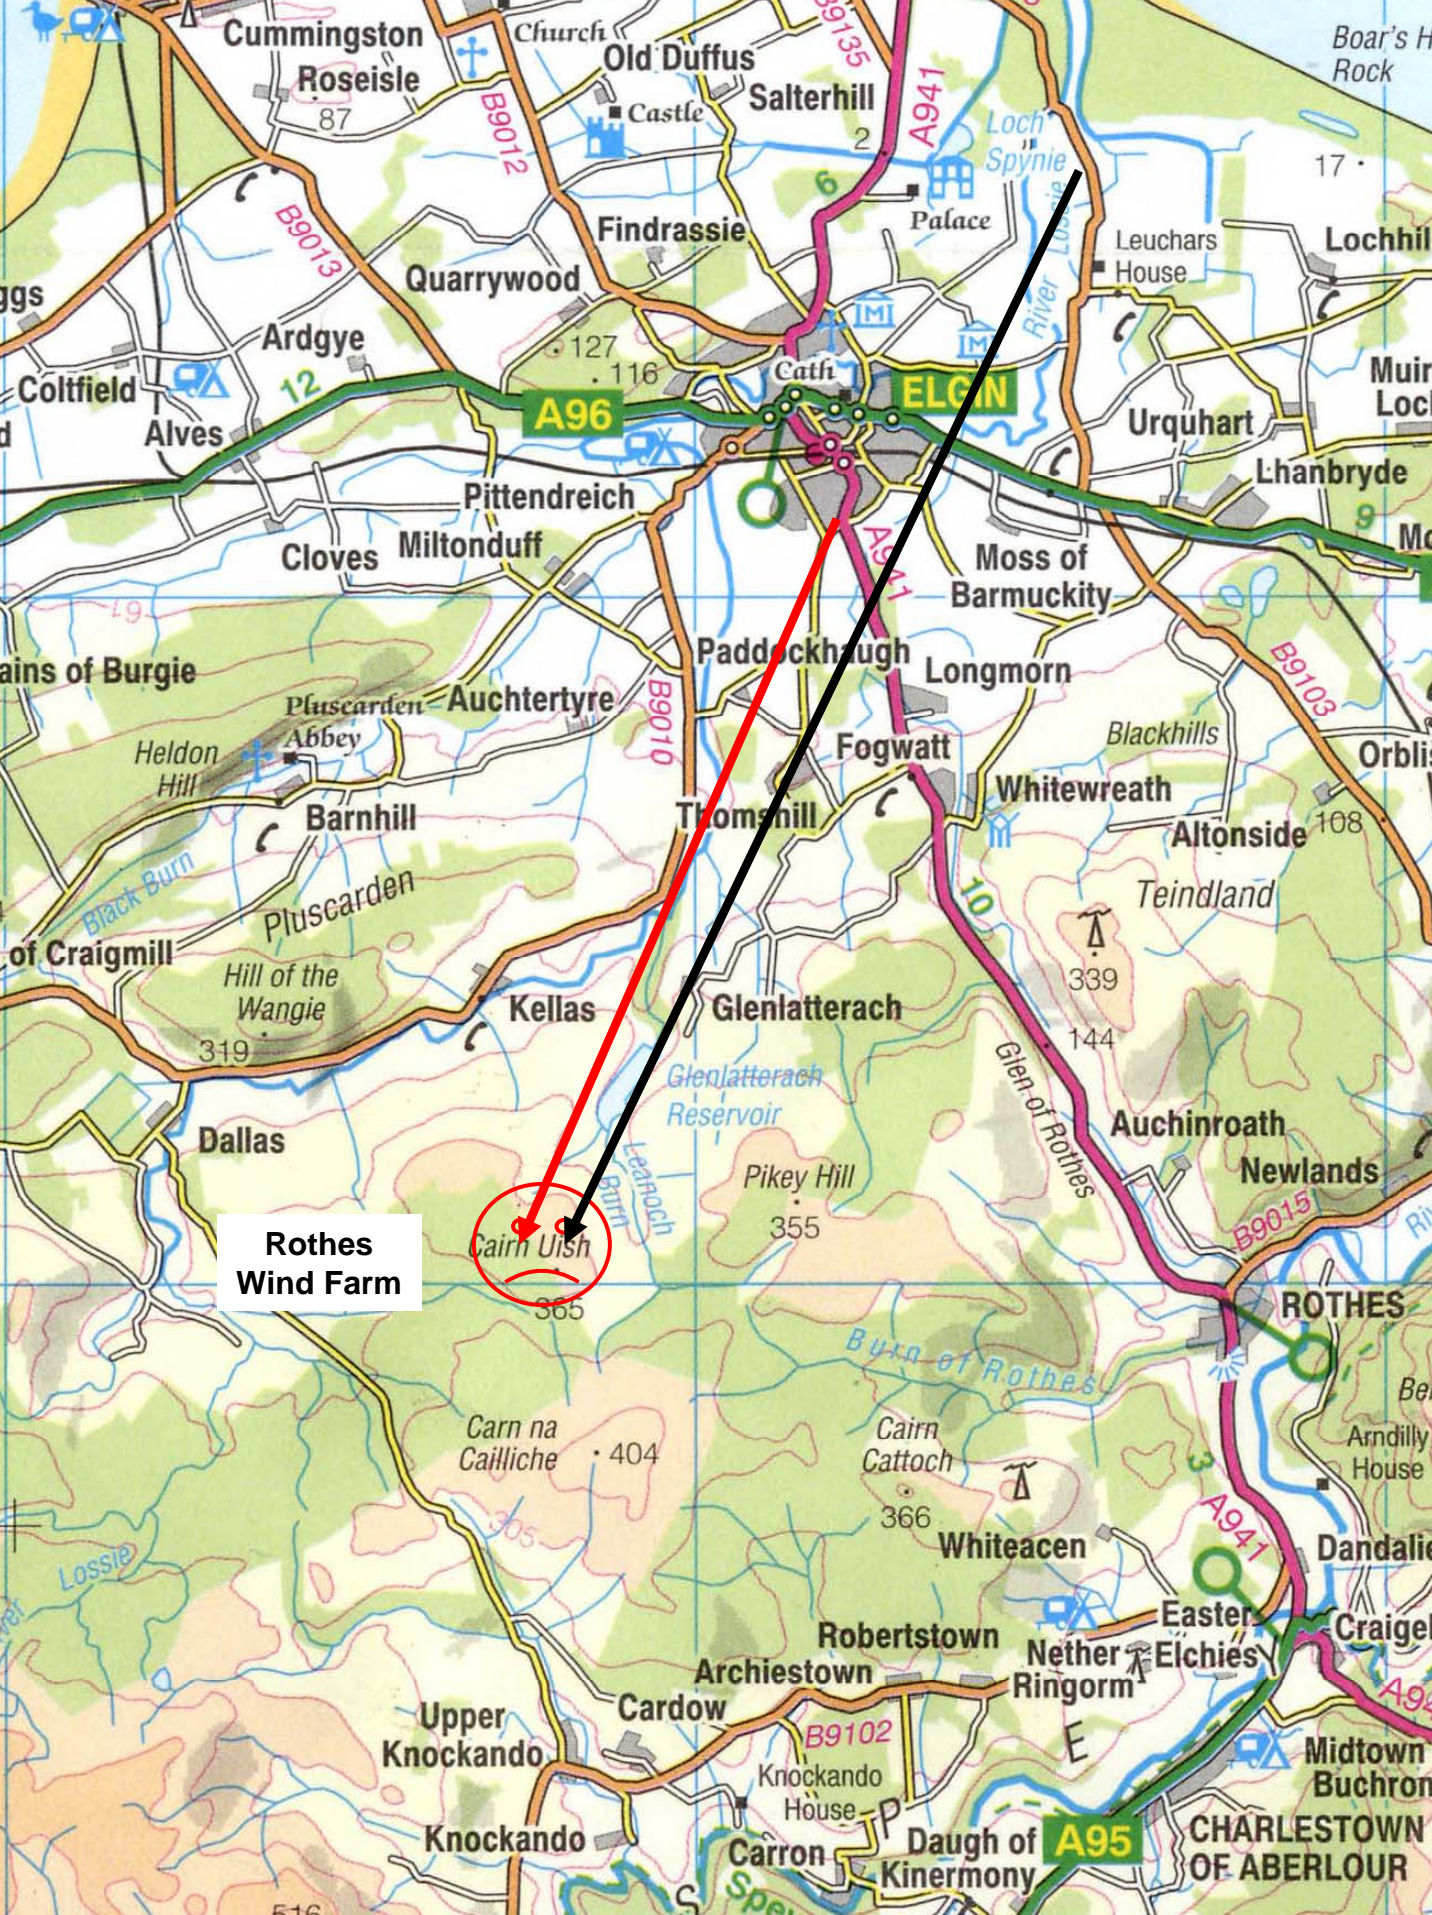

**Rothes
Wind Farm**

Cairn Uish

Cumington
Roseisle

Old Duffus

Salterhill

Findrassie

Quarrywood

Ardgye

Coltfield

Palace

Leuchars
House

Lochhill

A96

ELGIN

Pittendreich

Cloves

Miltonduff

Urquhart

Lhanbryde

Moss of
Barmuckity

ains of Burgie

Auchtertyre

Paddockhaugh

Longmorn

Pluscarden
Abbey

Heldon
Hill

Barnhill

Fogwatt

Blackhills

Altonside

of Craigmill

Hill of the
Wangie

Kellas

Glenlatterach

Whitewreath

Teindland

Dallas

Pikey Hill

Auchinroath

Newlands

**Rothes
Wind Farm**

Cairn Uish

365

Carn na
Cailliche

404

Burn of Rothes

Cairn
Cattoch

366

Whiteacen

ROTHES

Be

Arndilly
House

Dandalie

Craige

Robertstown

Nether
Ringorm

Easter
Elchies

Upper
Knockando

Archiestown

Cardow

Knockando
House

Carron

Daugh of
Kinermony

A95

**CHARLESTOWN
OF ABERLOUR**

Midtown
Buchron