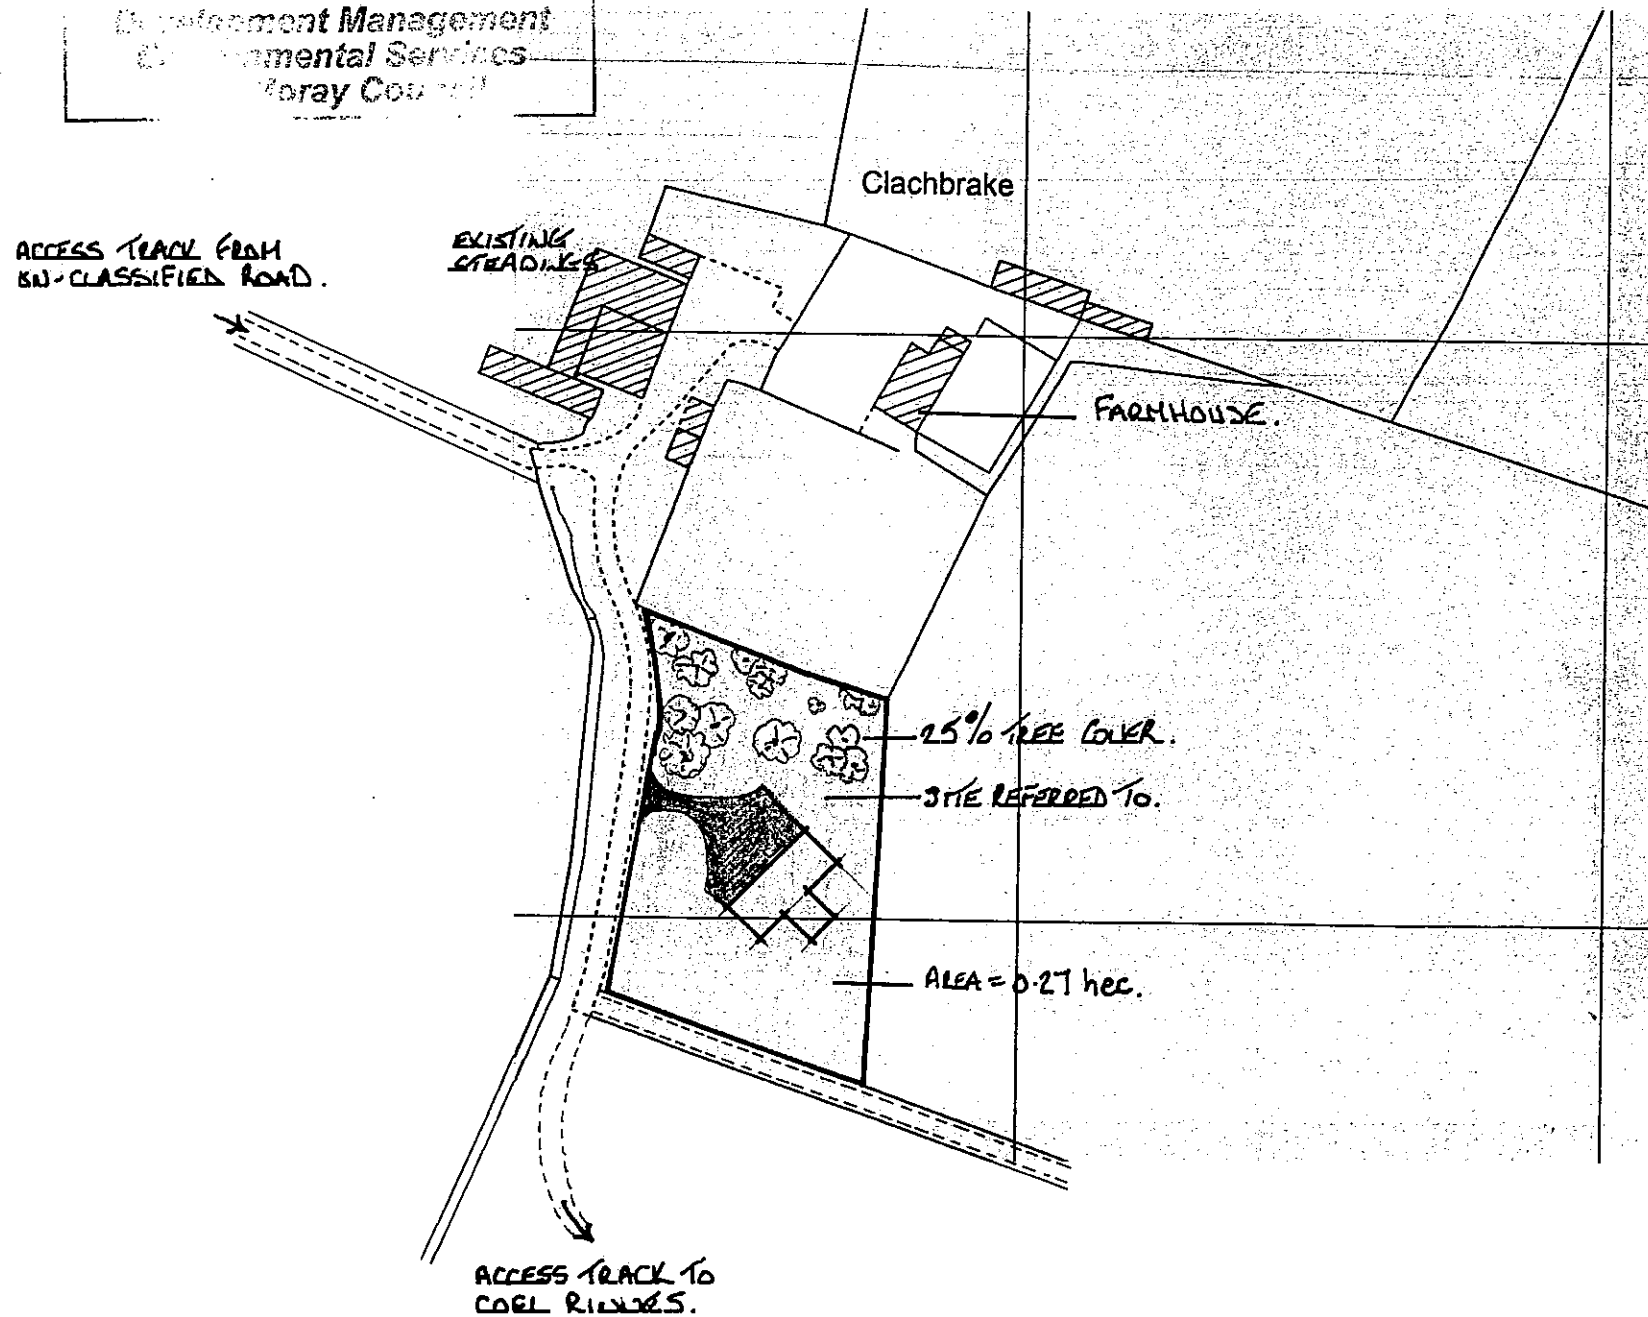

Town & Country Planning  
(Scotland) Act, 1997  
as amended

**REFUSED**

23.5.13

Development Management  
Environmental Services  
Moray Council

SITE PLAN 1:1250.

SITE REFERRED TO.

LOCATION PLAN.

RECEIVED

26 MAR 2013

PLANS PLUS (URQUHART)  
ARCHITECTURAL  
DESIGN CONSULTANTS

Main Street Offices, Urquhart, By Elgin IV30 8LG.  
Tel No 01343 842635 / 07766 315501 ctkplans aol.com

Project PPP TO ERECT NEW DWELLING HOUSE AT RABBIT ROCK, WESTER ELCHIES, CRAIGELLACHIE.		Project No. 12-68-D-1
Client JEAN ALLEN.	Drawn By COLIN T KEIR	Scale 1:1250 AND 1-5000