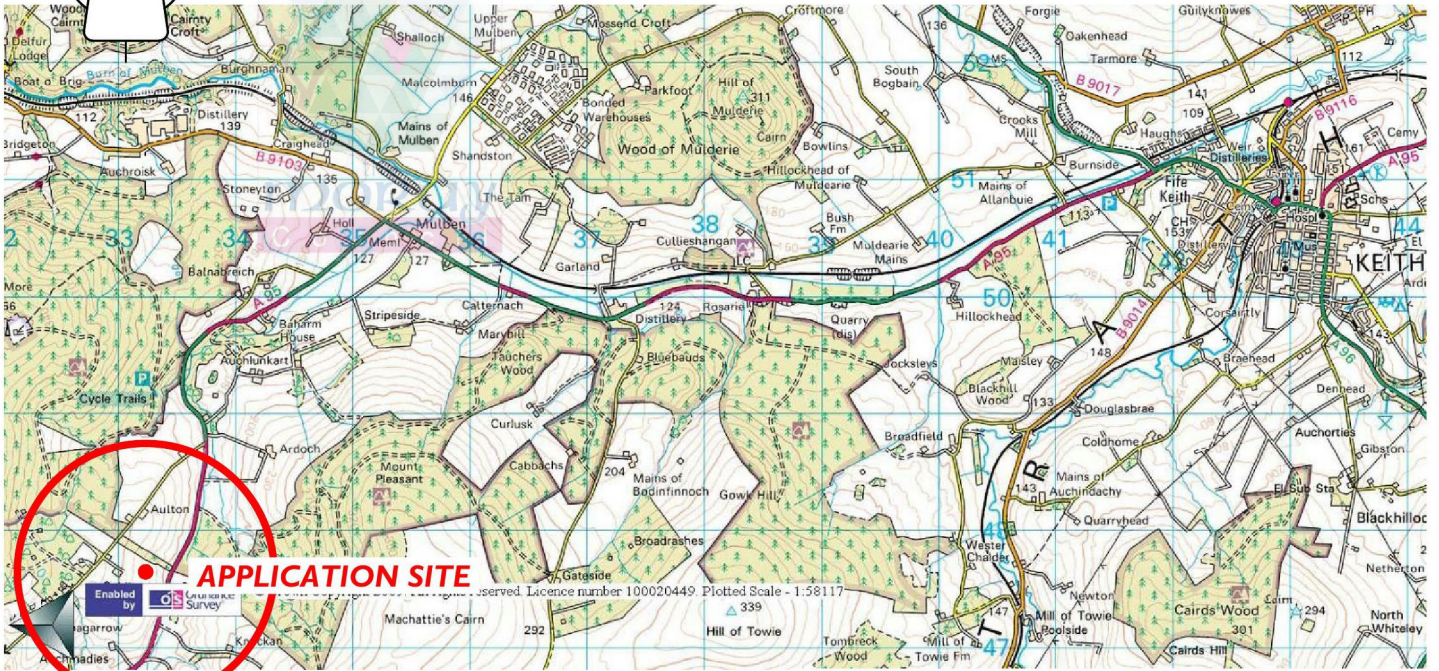

Town & Country Planning  
(Scotland) Act, 1997  
as amended

**REFUSED**

02.08.2013

Development Management  
Environmental Services  
The Moray Council

**OS location plan (not to scale)**

**Strathdee Properties Ltd.**

VIEWFIELD FARM, CRAIGELLACHIE,  
ABERLOUR, MORAY, AB38 9QT

T - (01340) 881784

F - (01340) 881783

PROJECT

Proposed erection of dwellinghouse  
with detached garage At South Oldtown,  
Oldtown, Mulben, by Craigellachie,  
Moray For Mr Gavin Strathdee

DRAWING DESCRIPTION

OS LOCATION PLAN

DRAWING no.

SCALE

SOUTHOLDTOWN / PLANNING / LP NTS (A4)

DRAWN BY

DATE

S.Reid MCIAT