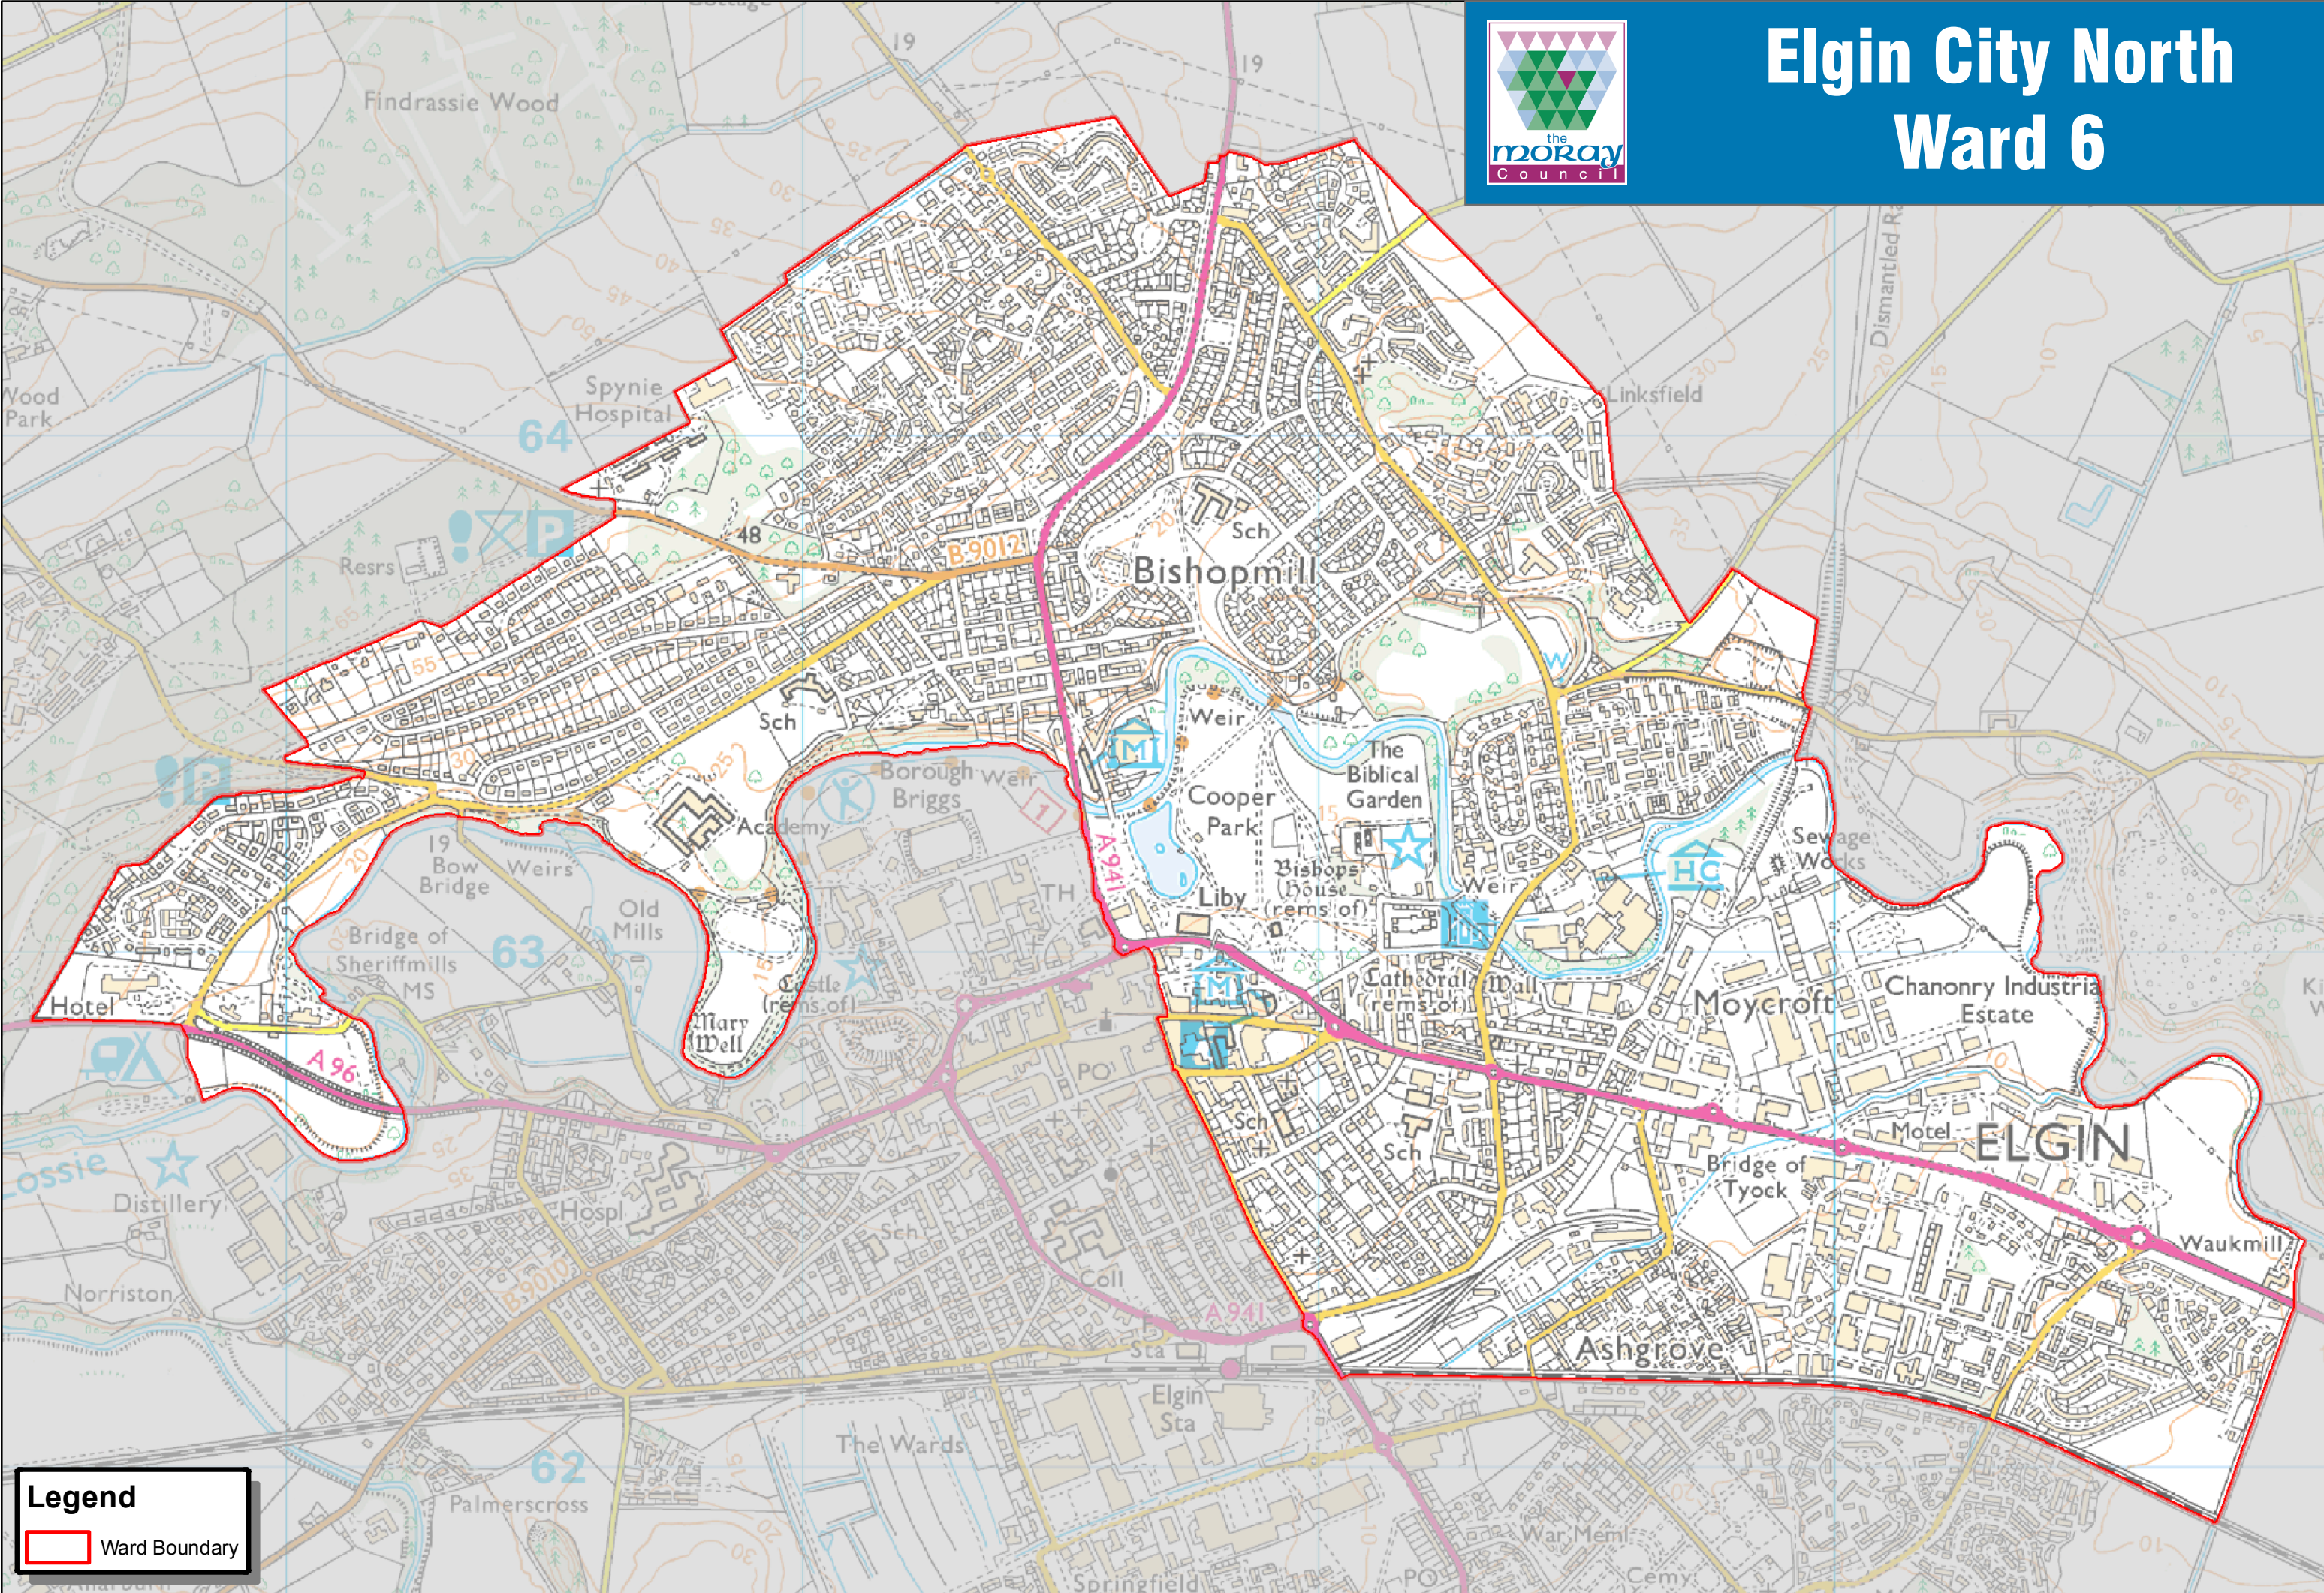

Elgin City North Ward 6

Legend
[Red outline] Ward Boundary