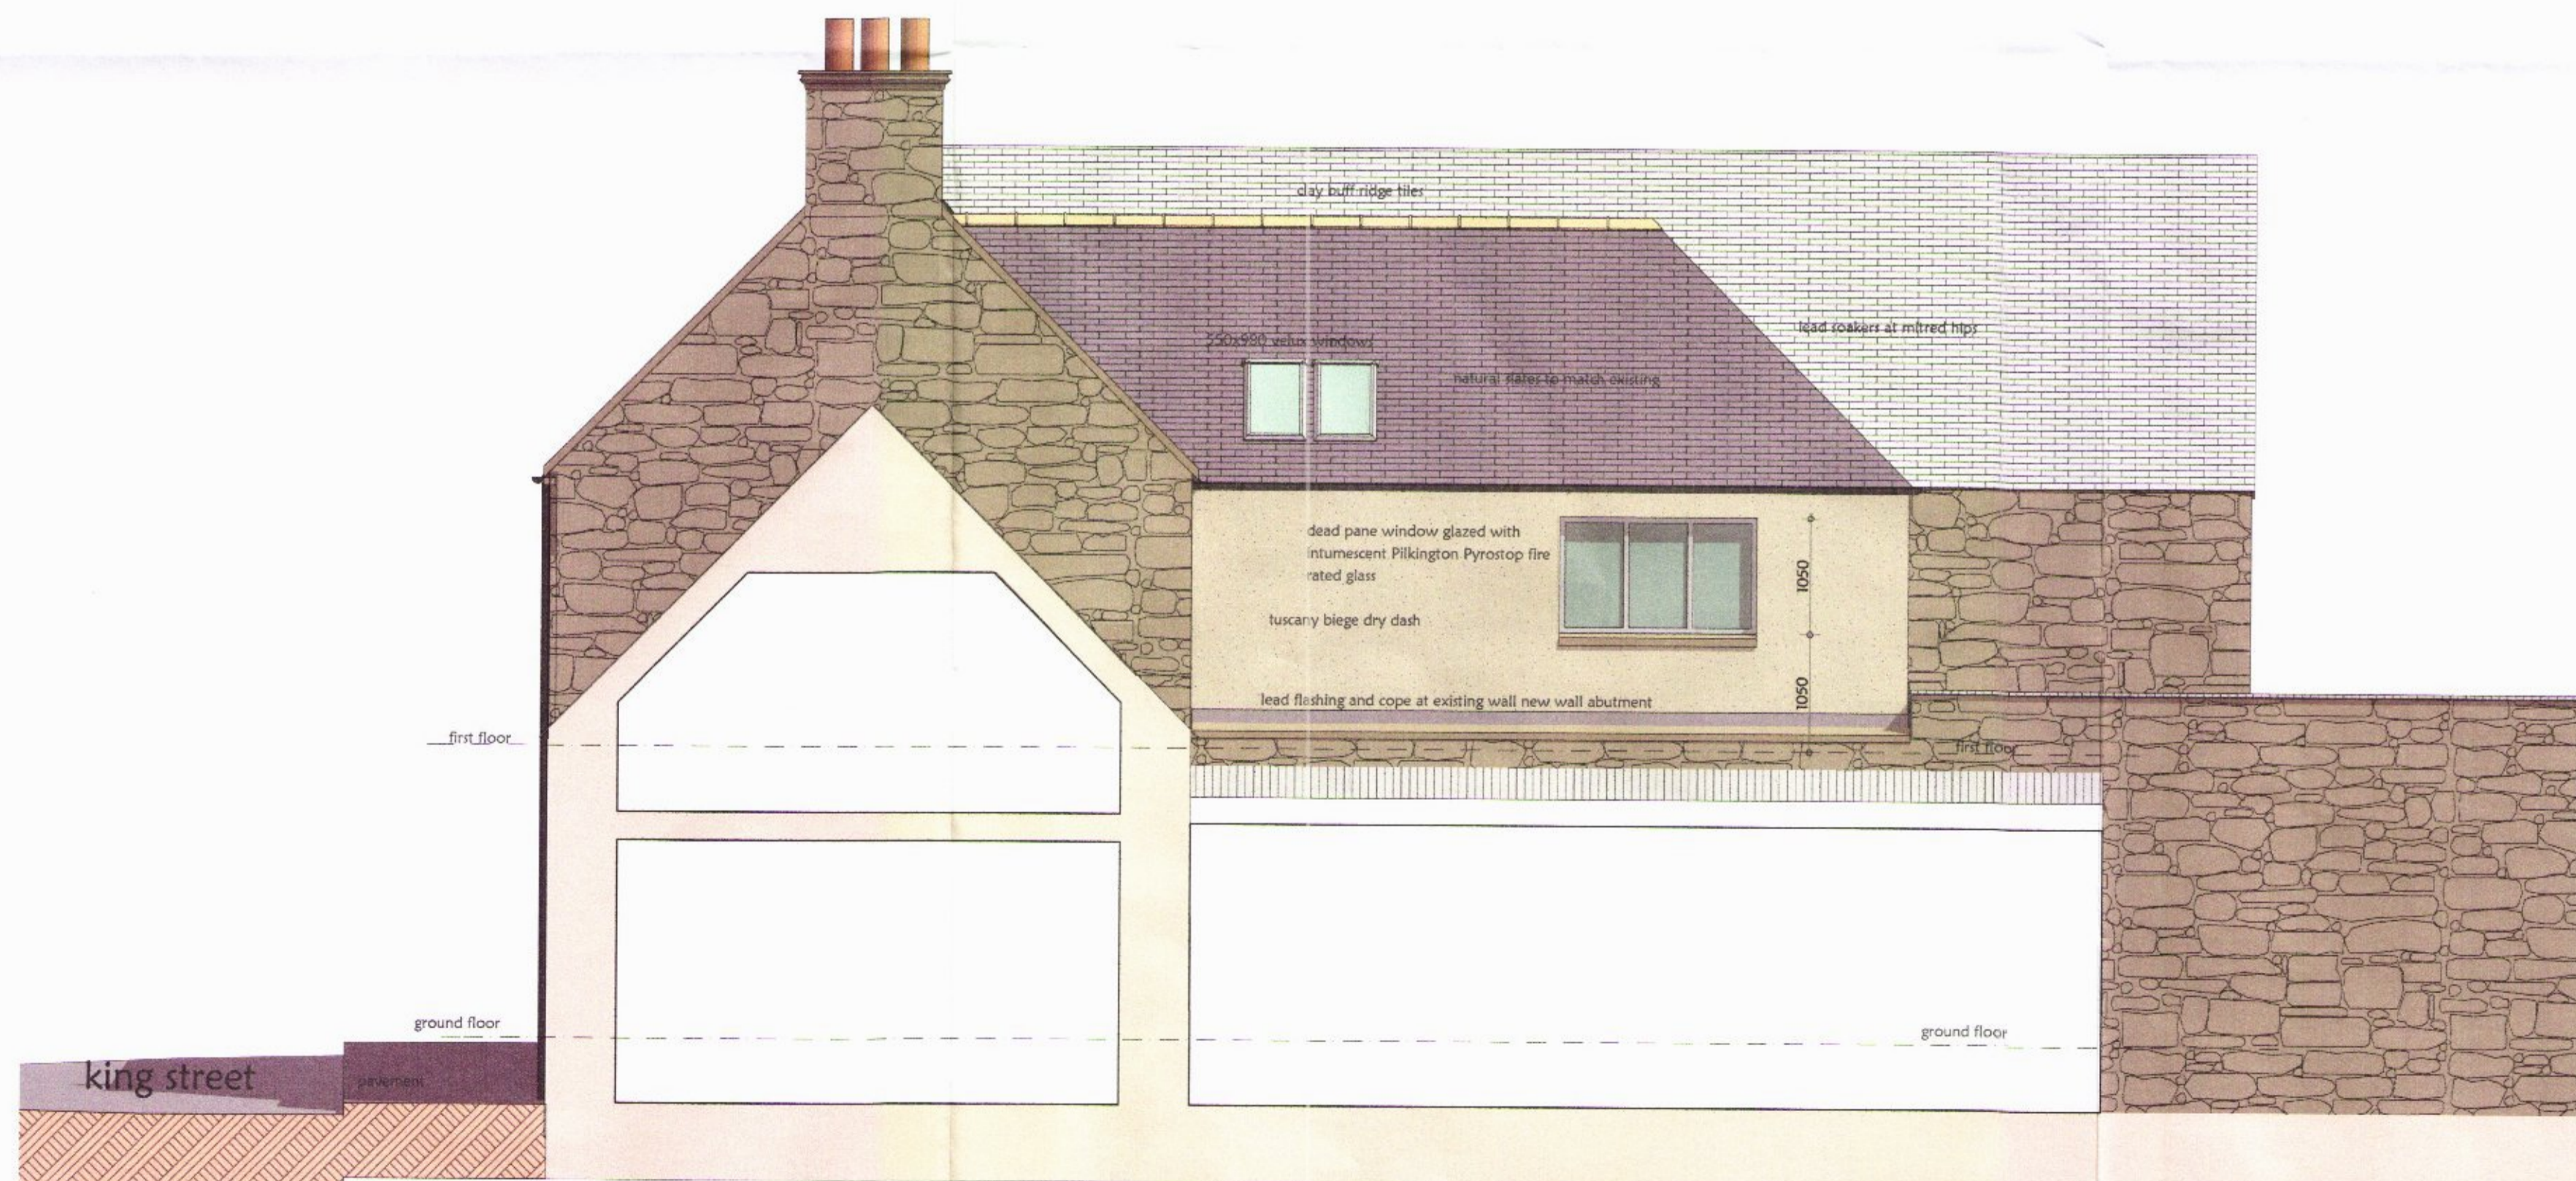

east elevation

indicative view from south west

north elevation

MARTIN ARCHIBALD
ARCHITECTURAL & PLANNING CONSULTANTS
SPECIALISING IN INDIVIDUAL HOUSE DESIGN

**THE OLD CHURCH
GARMOUTH
MORAY IV32 7SR**
TELEPHONE / FAX: 01343 670408
e-mail: martin.archibald@sky.com

Extensions • Renovations • Housing Schemes • Bills of Quantities •

Project	
proposed alterations and extension, 28 King Street, Lossiemouth for Mr & Mrs McLean	
Scale	Date
1:50	July 2014
Drawn by	Signed
Martin J Archibald	
Drawing No	
14:2014:2	