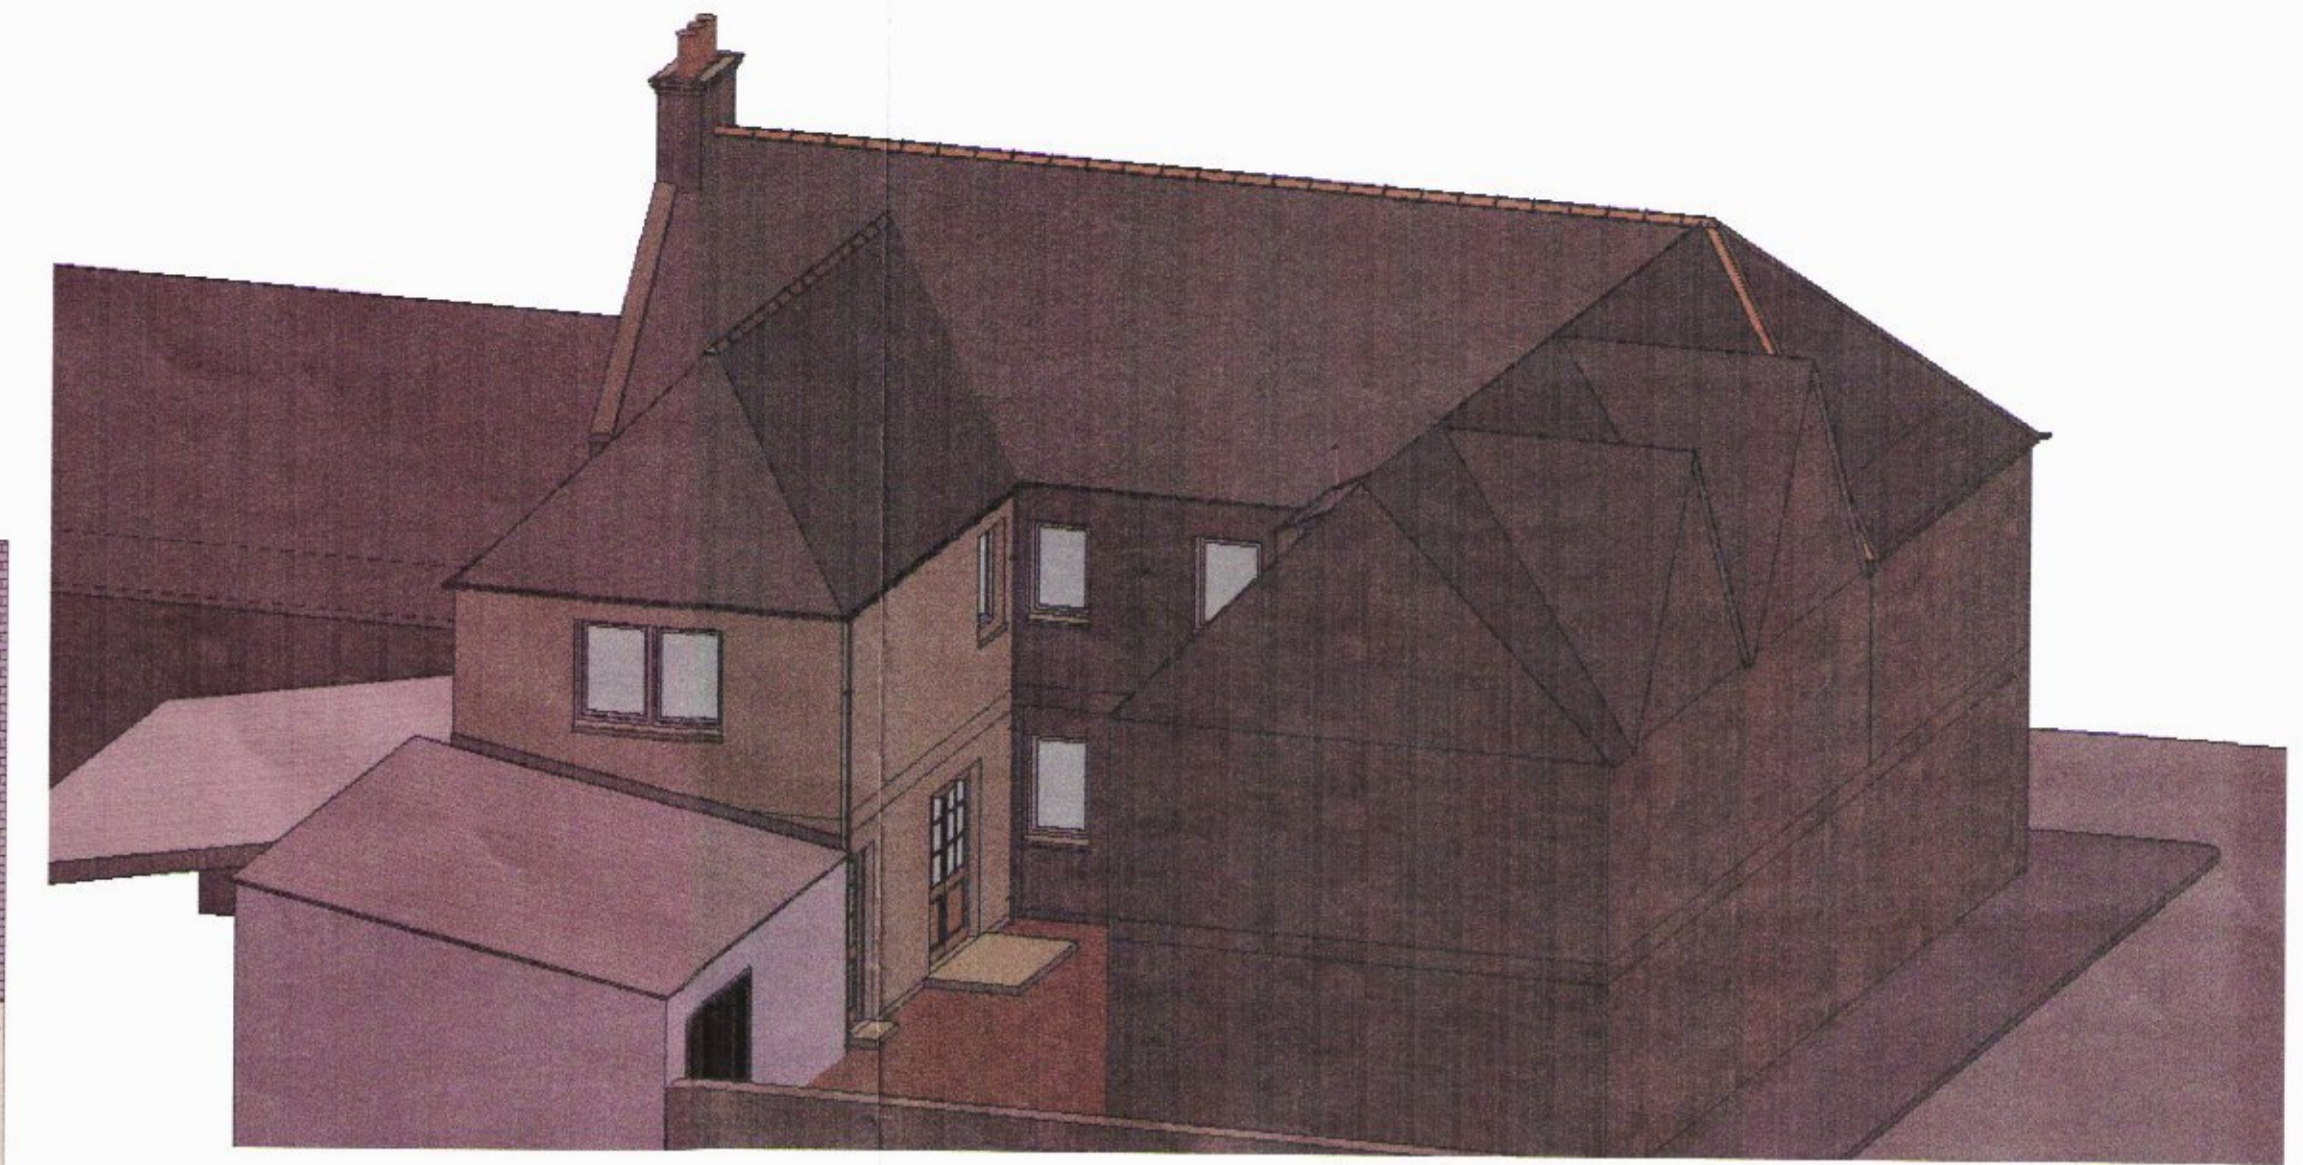

east elevation

indicative view from south west

north elevation

MARTIN ARCHIBALD
ARCHITECTURAL & PLANNING CONSULTANTS
SPECIALISING IN INDIVIDUAL HOUSE DESIGN

**THE OLD CHURCH
GARMOUTH
MORAY IV32 7SR**
TELEPHONE / FAX: 01343 670408
e-mail: martin.archibald@sky.com

Extensions • Renovations • Housing Schemes • Bills of Quantities •

Project	
proposed alterations and extension, 28 King Street, Lossiemouth for Mr & Mrs McLean	
Scale	Date
1:50	July 2014
Drawn by	Signed
Martin J Archibald	
Drawing No	
14:2014:2	