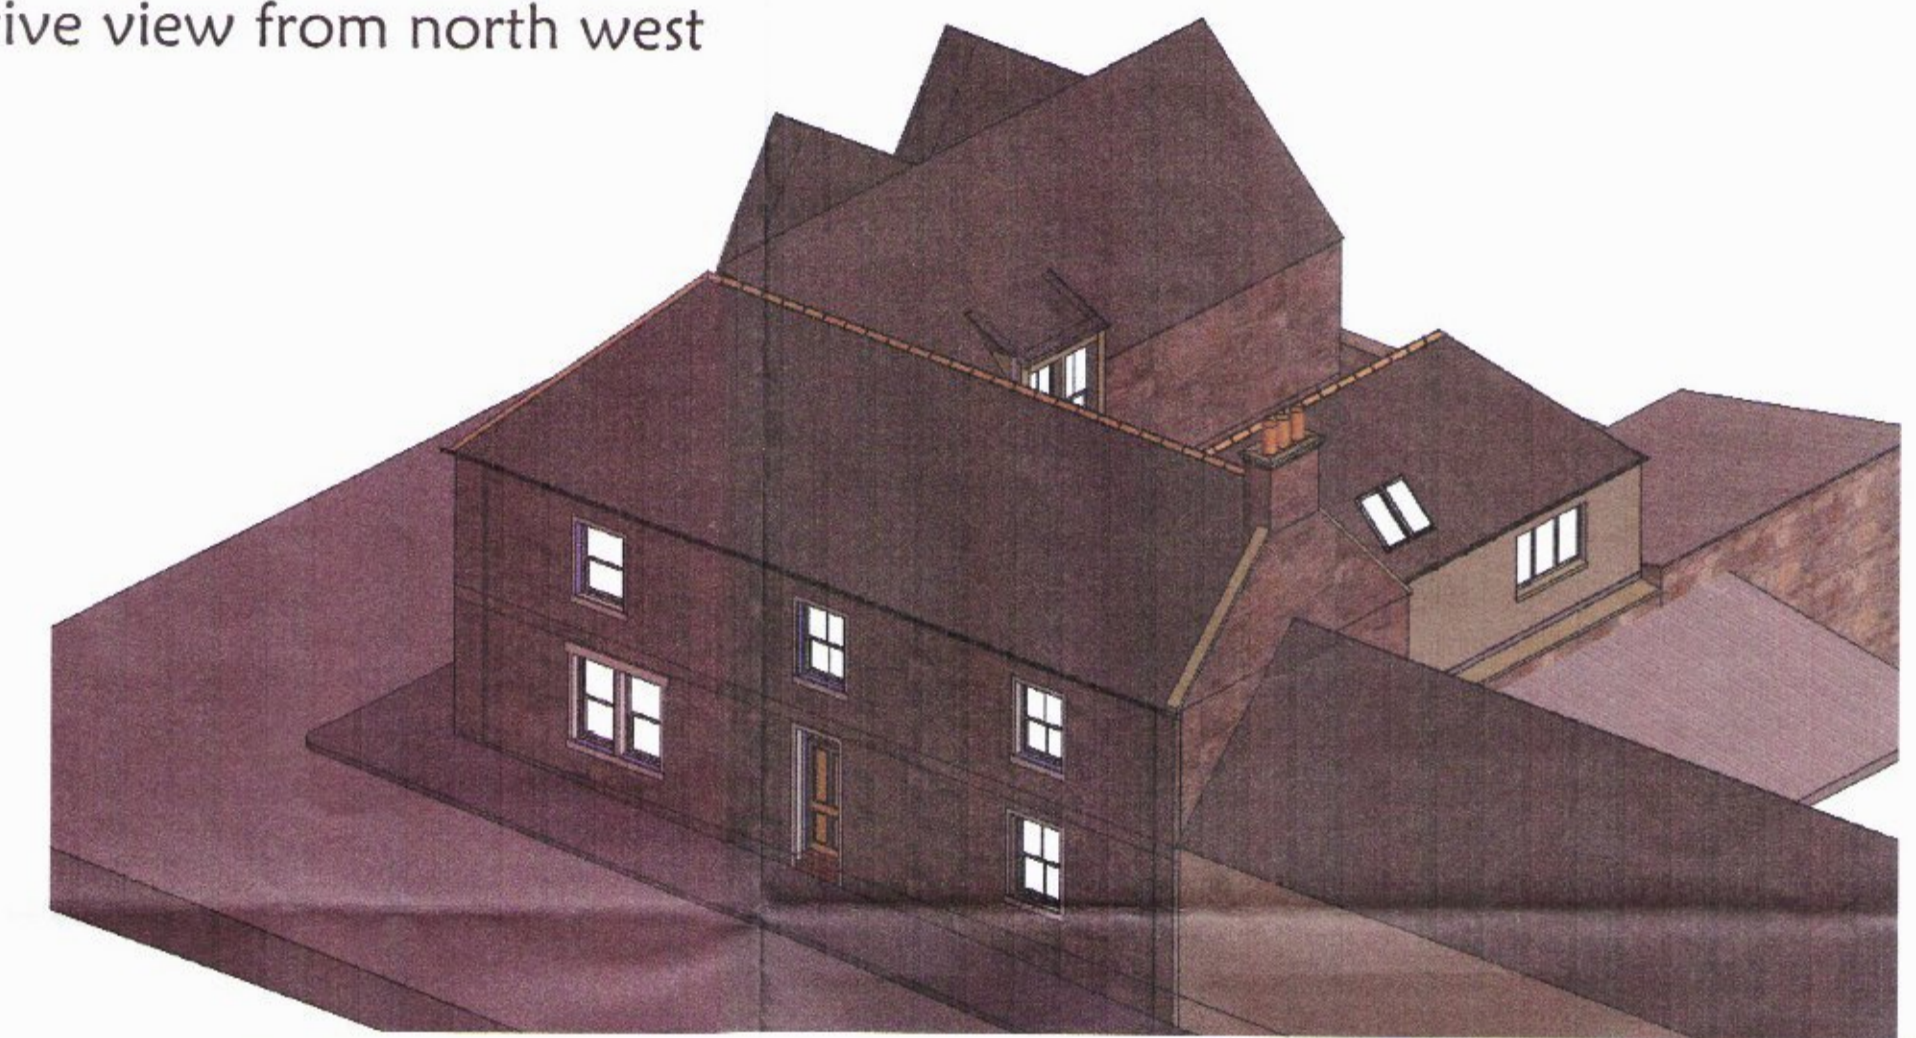

indicative view from north west

indicative view from north east

south elevation

**MARTIN ARCHIBALD**  
 ARCHITECTURAL & PLANNING CONSULTANTS  
 SPECIALISING IN INDIVIDUAL HOUSE DESIGN

THE OLD CHURCH  
 GARMOUTH  
 MORAY IV32 7SR  
 TELEPHONE / FAX: 01343 870408  
 e-mail: martin.archibald@sky.com

- Few Plans
- Conversions
- Roads design
- Measured Surveys
- Certification of Building Work
- Innovative designs brought to life with 'virtual reality' models and tours of your home
- A FULL & COMPREHENSIVE ARCHITECTURAL SERVICE

Project  
 proposed alterations and extension,  
 28 King Street, Lossiemouth  
 for Mr & Mrs McLean

Scale 1:50	Date July 2014
Drawn by Martin J Archibald	Signed
Drawing No <b>14:2014:3</b>	