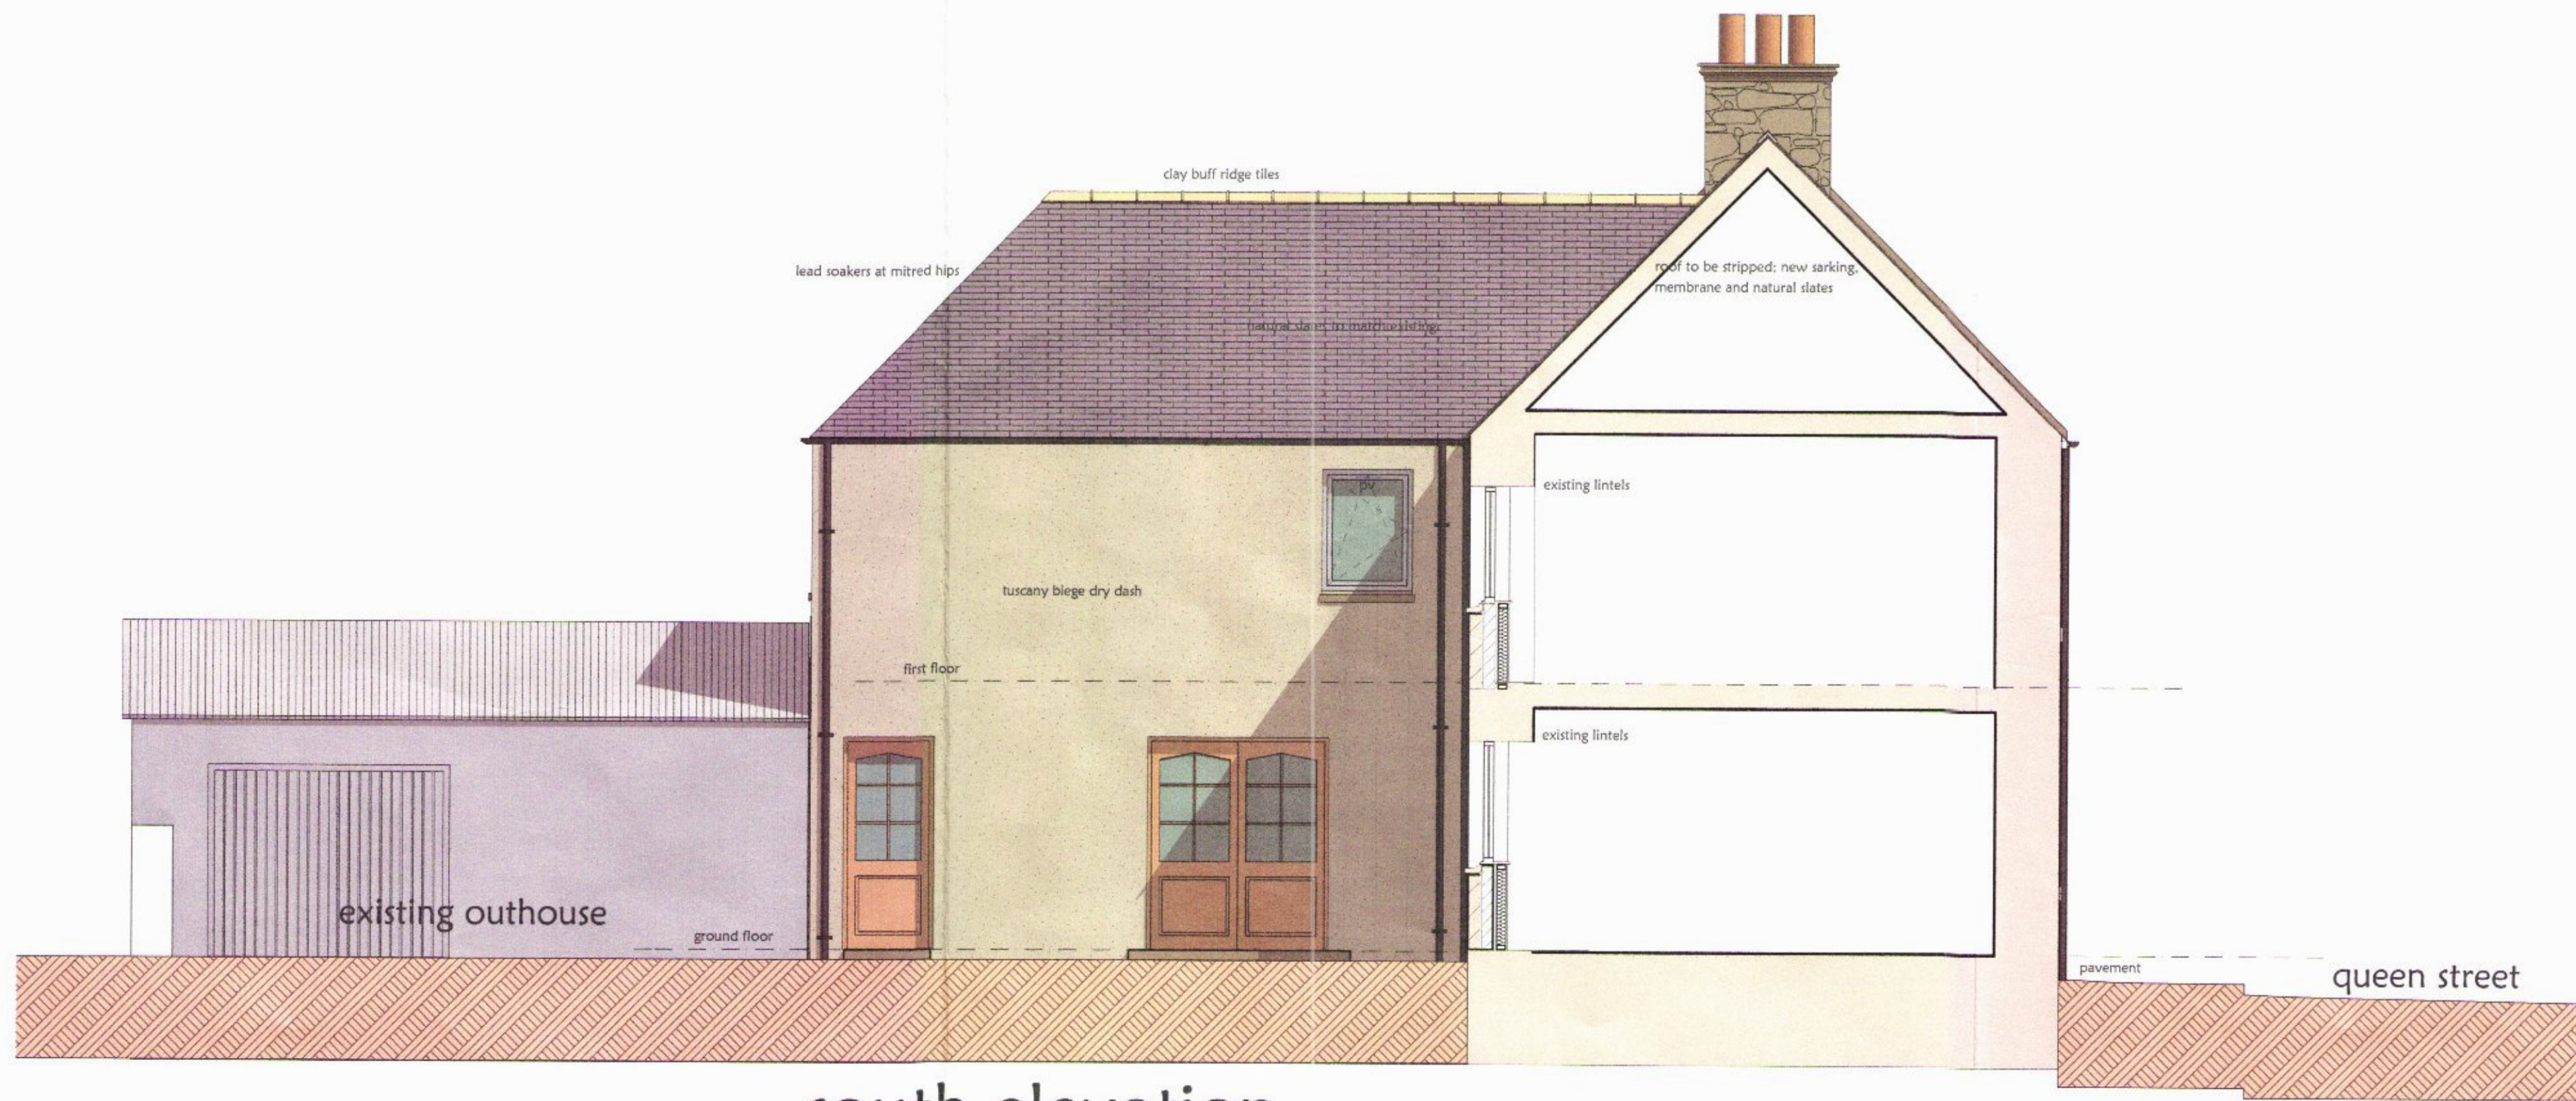

indicative view from north west

indicative view from north east

south elevation

**MARTIN ARCHIBALD**  
 ARCHITECTURAL & PLANNING CONSULTANTS  
 SPECIALISING IN INDIVIDUAL HOUSE DESIGN

THE OLD CHURCH  
 GARMOUTH  
 MORAY IV32 7SR  
 TELEPHONE / FAX: 01343 870408  
 e-mail: martin.archibald@sky.com

- Few Plans
- Conversions
- Roads design
- Measured Surveys
- Certification of Building Work
- Innovative designs brought to life with 'virtual reality' models and tours of your home
- A FULL & COMPREHENSIVE ARCHITECTURAL SERVICE

Project  
 proposed alterations and extension,  
 28 King Street, Lossiemouth  
 for Mr & Mrs McLean

Scale 1:50	Date July 2014
Drawn by Martin J Archibald	Signed
Drawing No <b>14:2014:3</b>	