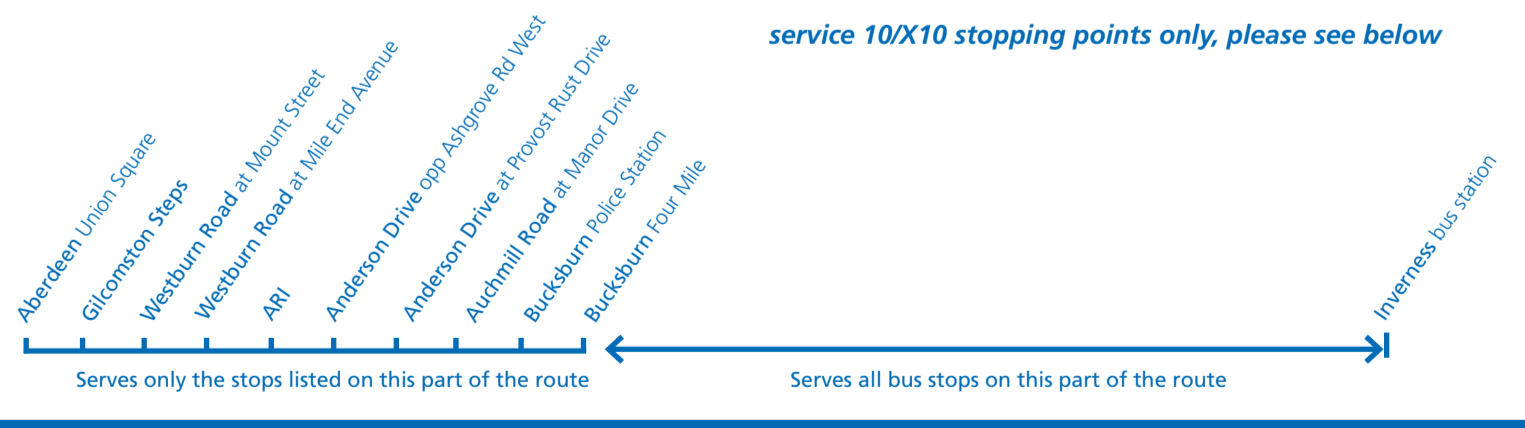

Table with columns for Service No. and 2 time slots. Rows list various bus stops and their corresponding times.

CODES: Sch Operates on Aberdeenshire Schooldays only. BANK HOLIDAY SERVICES: Normal services will operate on Good Friday and Easter Monday. MORAY SCHOOL HOLIDAYS: 4th July until 12th August 2016, 10th October until 21st October 2016, 23rd December 2016 until 6th January 2017. ABERDEENSHIRE SCHOOL HOLIDAYS: 4th July until 12th August 2016, 10th October until 21st October 2016, 22nd December 2016 until 4th January 2017. Megabus booking available Aberdeen to Inverness or Inverness to Aberdeen only

SATURDAY

Table with columns for Service No. and 16 time slots. Rows list various bus stops and their corresponding times.

SUNDAY

Table with columns for Service No. and 16 time slots. Rows list various bus stops and their corresponding times.