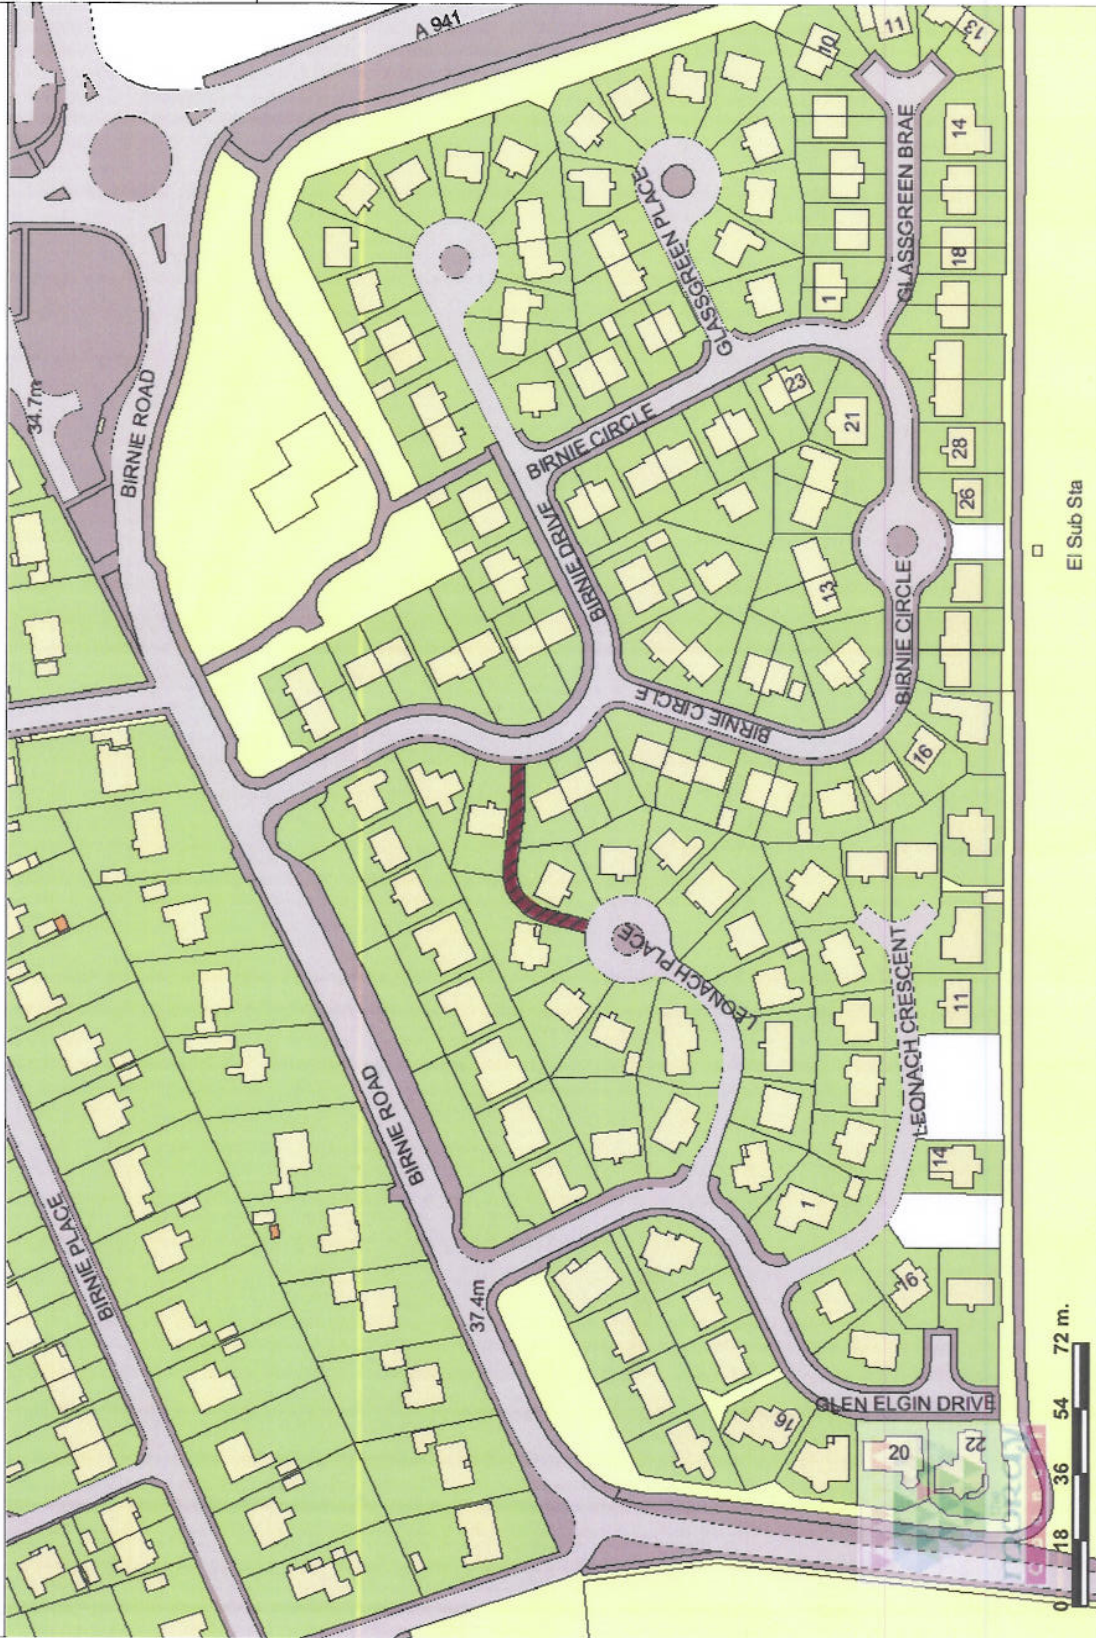

REMOTE CYCLE TRACK, LEONACH PL - BIRNIE DRIVE, ELGIN.

Legend

Wards 2007 (Moray)

Scale: 1:2,000

Reproduced from the Ordnance Survey map with the permission of the Controller of Her Majesty's Stationary Office Crown Copyright 2008. The Moray Council 100023422