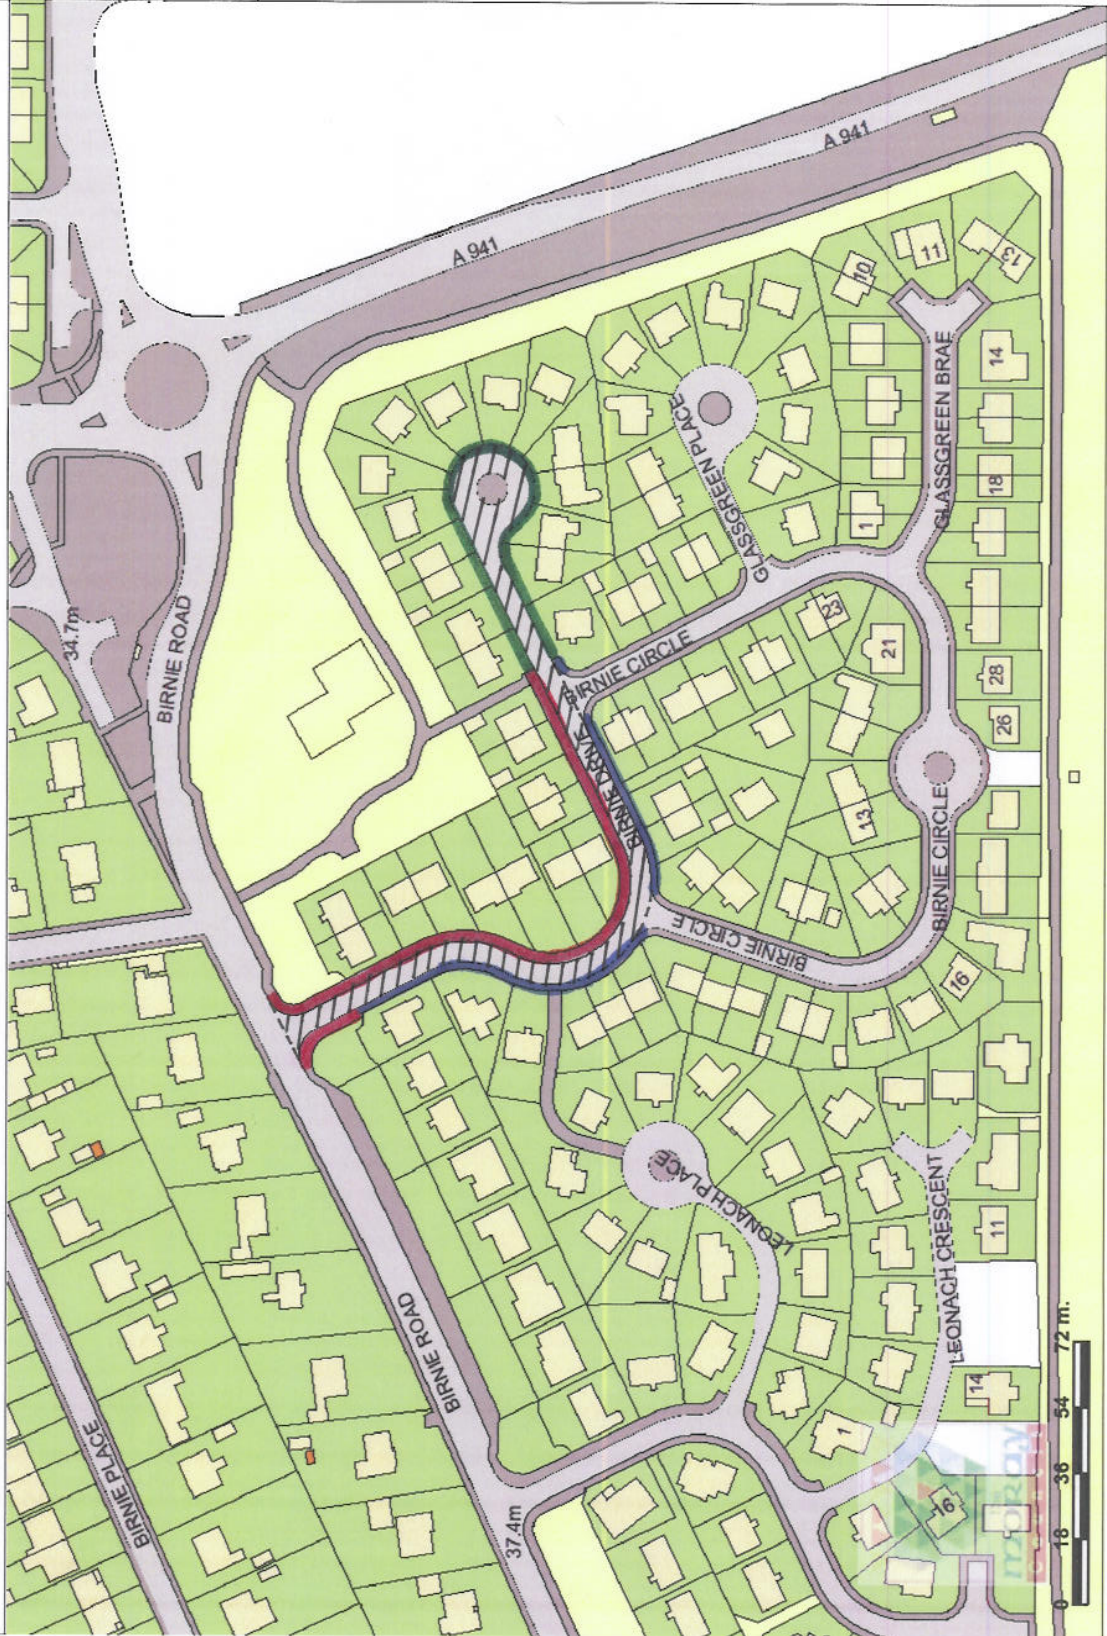

LIST OF PUBLIC ROADS, BIRNIE DRIVE, ELGIN.

Legend

Wards 2007 (Moray)

Scale: 1:2,000

-  SERVICE STRIP.
-  CYCLE TRACK.
-  FOOTWAYS.

Reproduced from the Ordnance Survey map with the permission of the Controller of Her Majesty's Stationary Office Crown Copyright 2008. The Moray Council 100023422