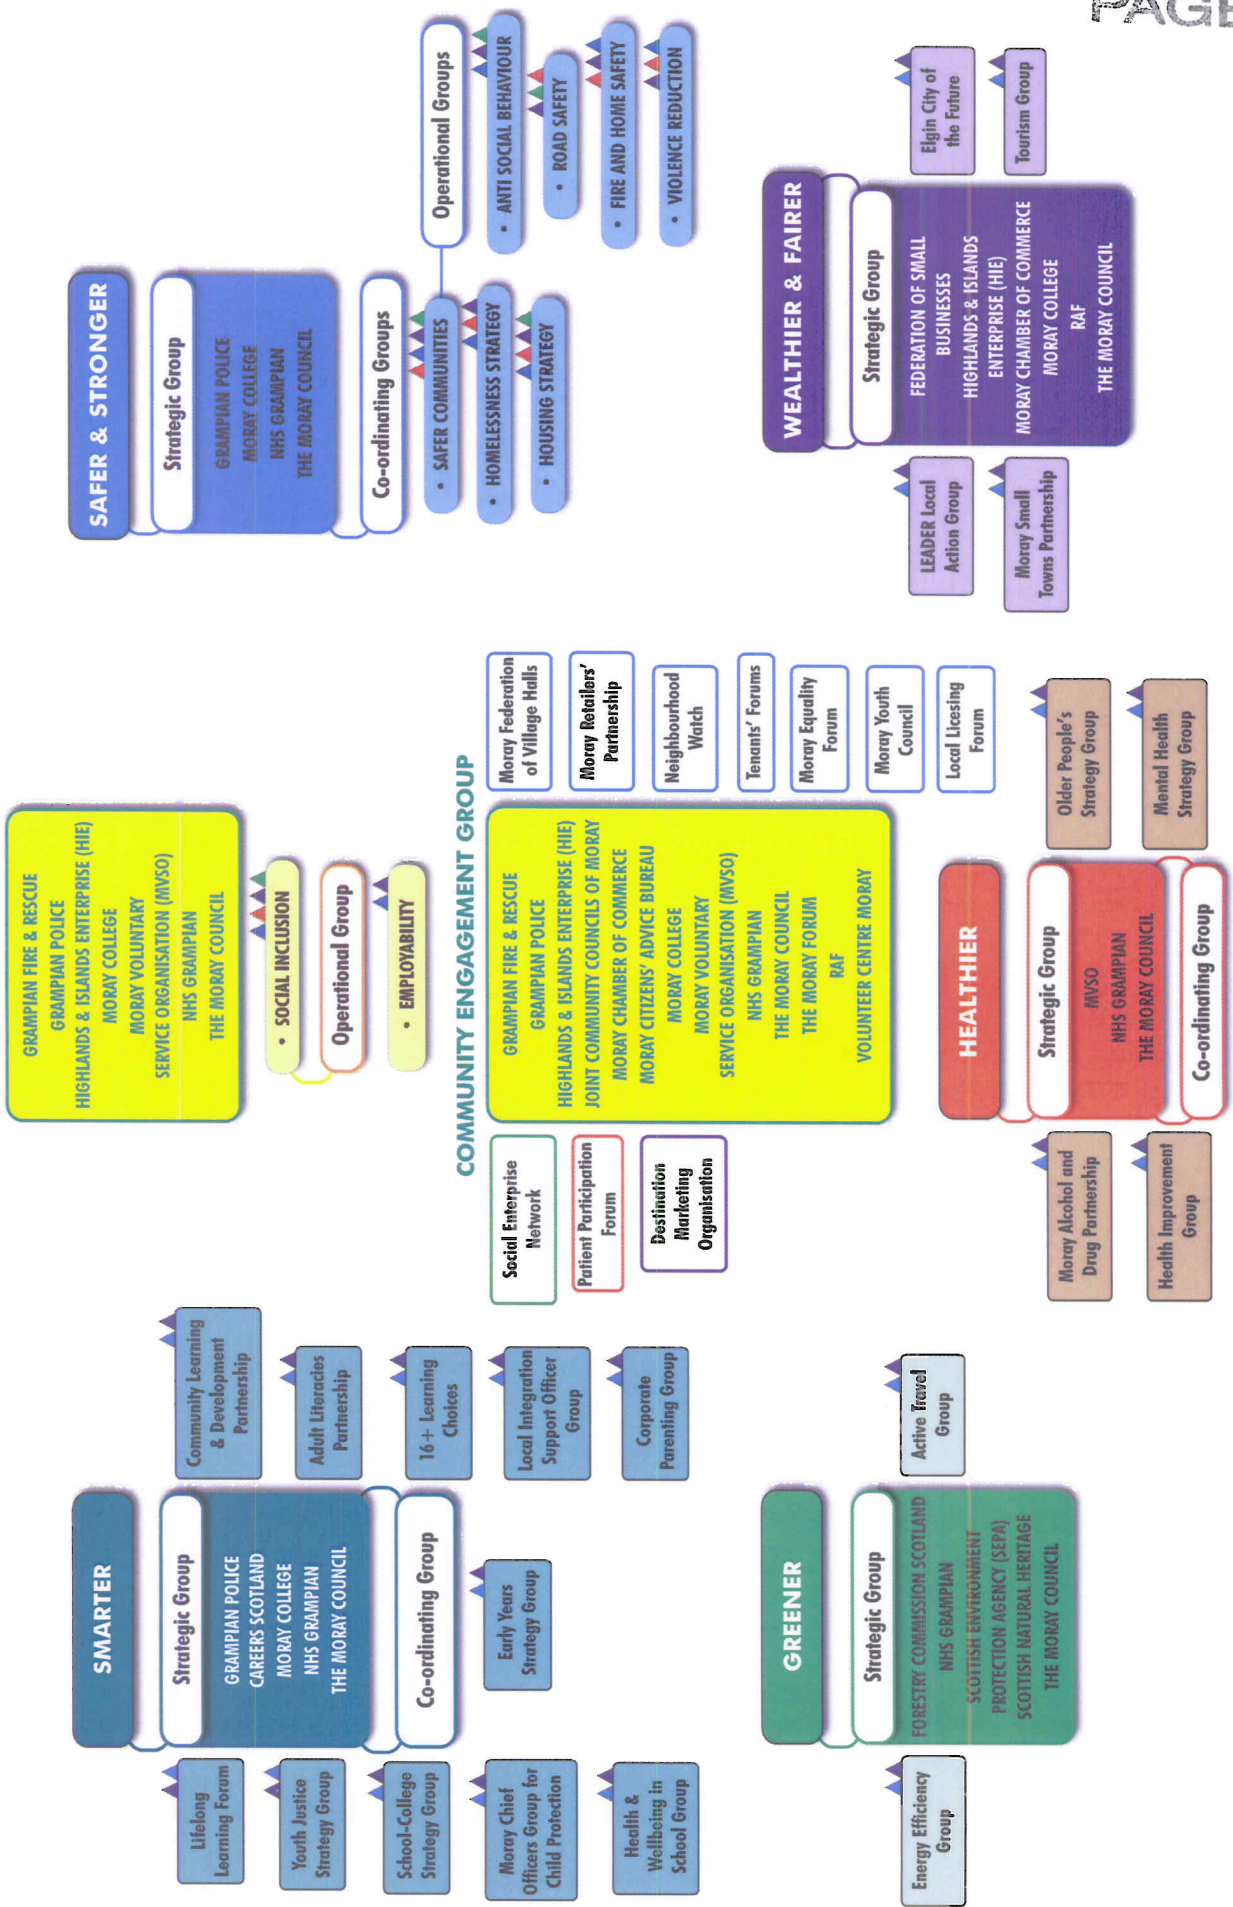

# YOUR MORAY

## COMMUNITY PLANNING BOARD

\* Boxes with coloured border indicate voluntary/community umbrella groups  
\* Coloured triangles indicate cross-cutting link to other themes