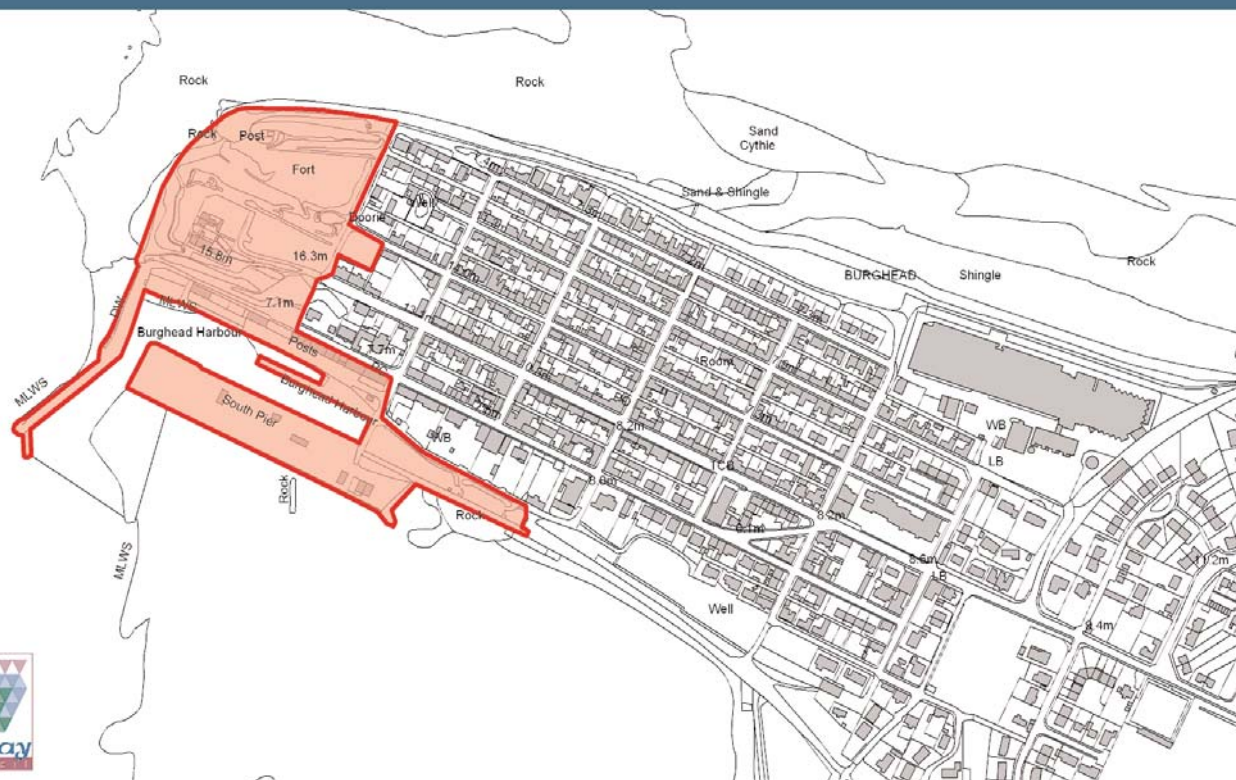

Appendix 1

Conservation area boundaries proposed by the Moray Council and the former Burghead and Cummington Community Council, that formed part of the public consultation

THE MORAY COUNCIL PROPOSED CONSERVATION AREA

Reproduced from the Ordnance Survey map with the permission of the Controller of Her Majesty's Stationary Office Crown Copyright 2009. The Moray Council 100023422

FORMER BURGHEAD AND CUMMINGTON COMMUNITY COUNCIL PROPOSED CONSERVATION AREA

Reproduced from the Ordnance Survey map with the permission of the Controller of Her Majesty's Stationary Office Crown Copyright 2009. The Moray Council 100023422

Appendix 3
 Character Appraisal Principal Zone and Historical Information