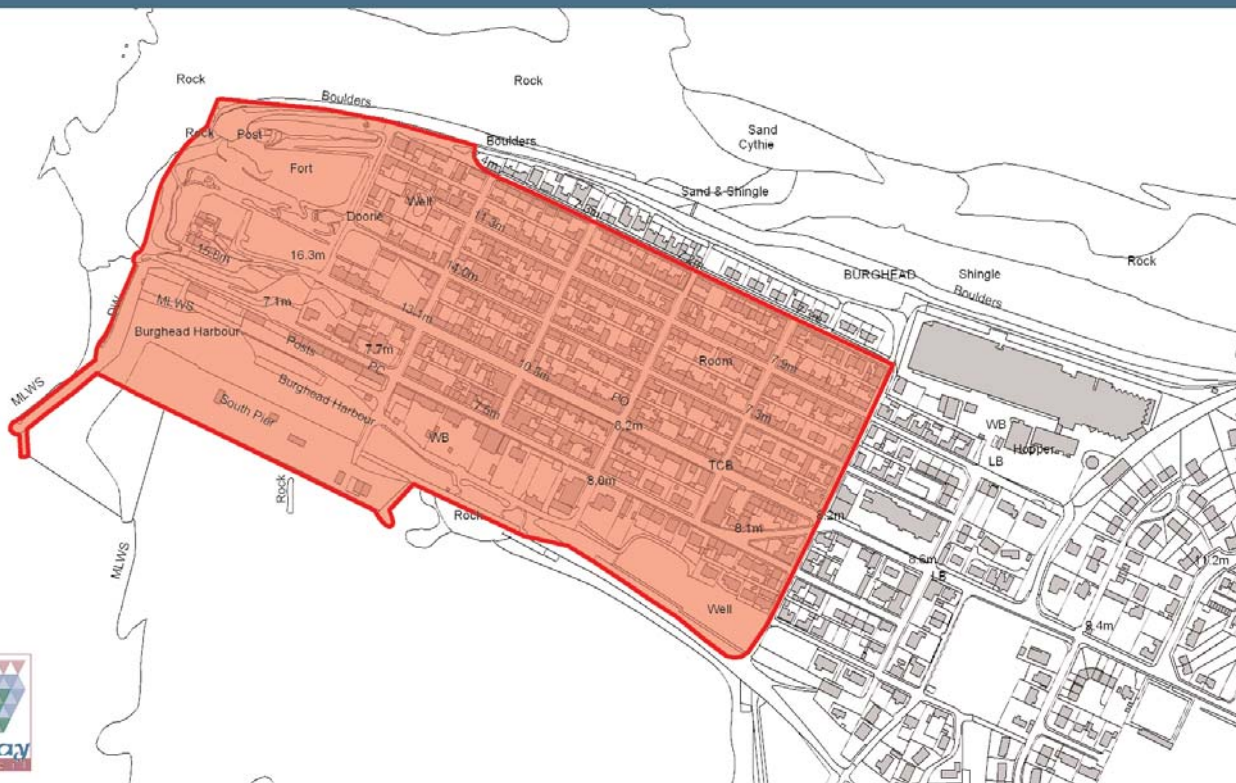

Appendix 1

Conservation area boundaries proposed by the Moray Council and the former Burghead and Cummington Community Council, that formed part of the public consultation

THE MORAY COUNCIL PROPOSED CONSERVATION AREA

Reproduced from the Ordnance Survey map with the permission of the Controller of Her Majesty's Stationary Office Crown Copyright 2009. The Moray Council 100023422

FORMER BURGHEAD AND CUMMINGTON COMMUNITY COUNCIL PROPOSED CONSERVATION AREA