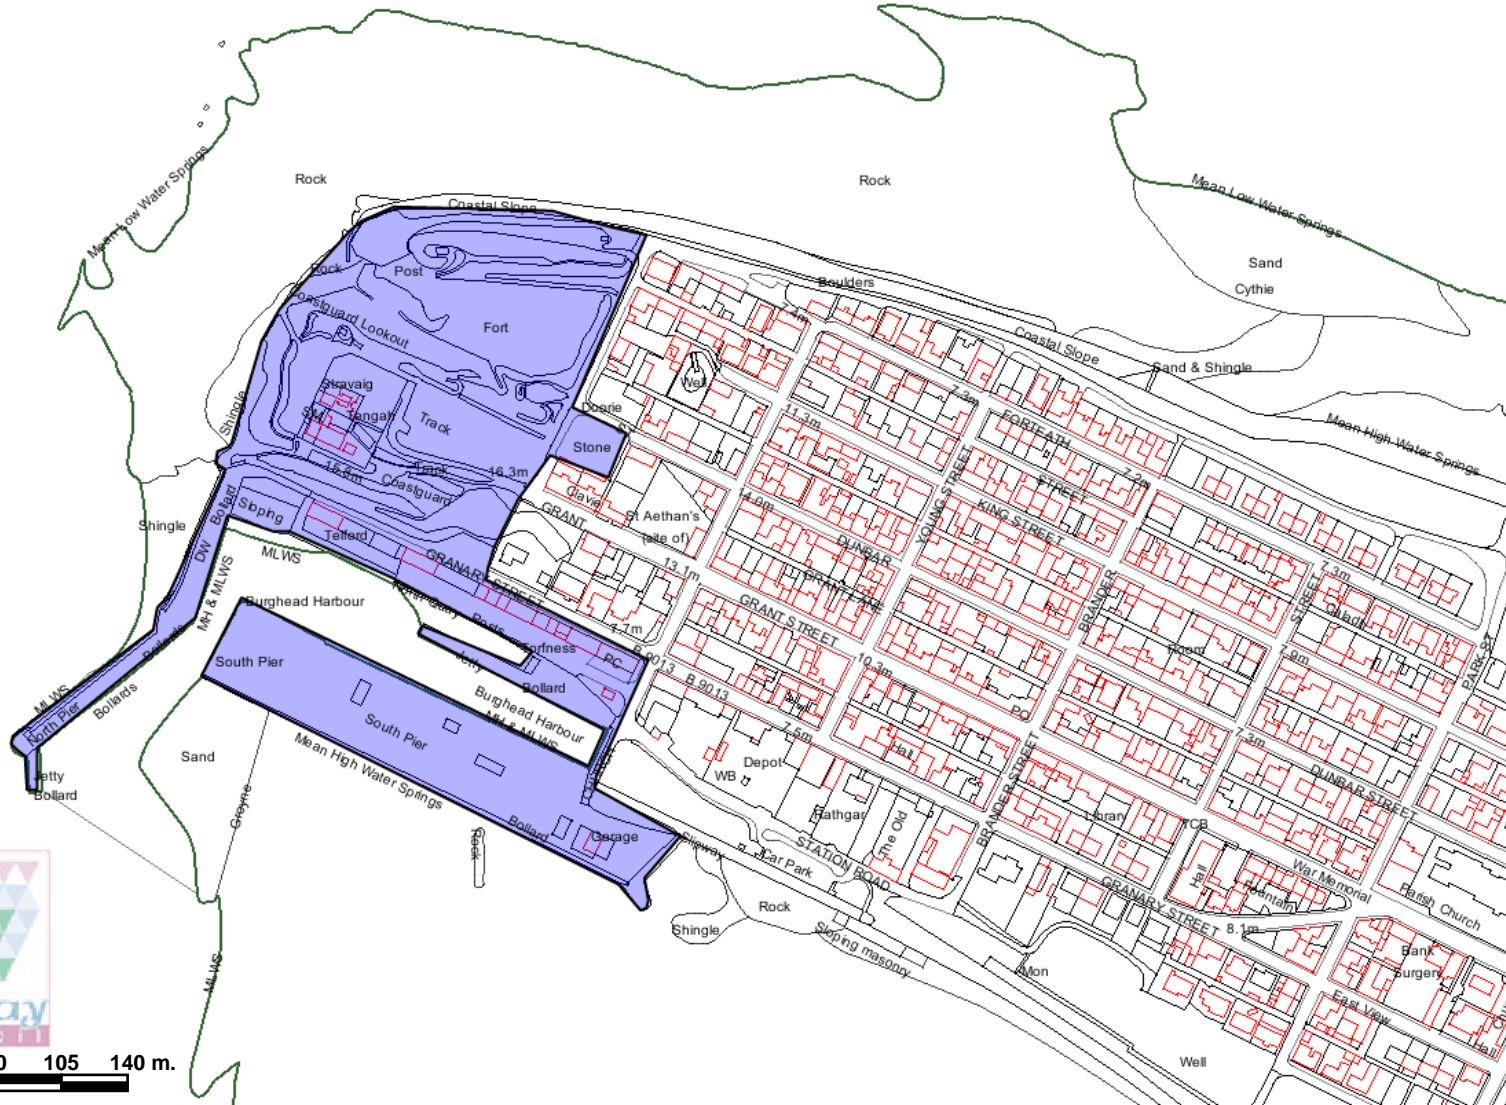

Appendix 4 - Proposed Conservation Area

Legend

 2007 Moray Wards

Scale: 1:4,000

Reproduced from the Ordnance Survey map with the permission of the Controller of Her Majesty's Stationary Office Crown Copyright 2010. The Moray Council 100023422