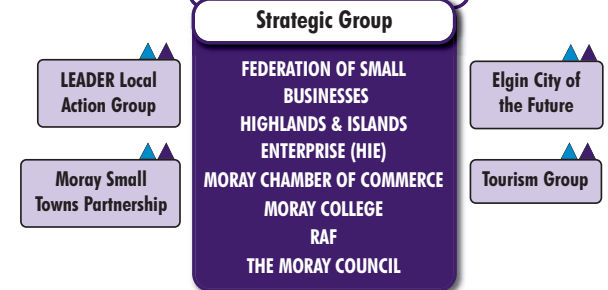

• HOUSING STRATEGY

Operational Groups

• ANTI SOCIAL BEHAVIOUR

• ROAD SAFETY

• FIRE AND HOME SAFETY

• VIOLENCE REDUCTION

WEALTHIER & FAIRER

* Boxes with coloured border indicate voluntary/community umbrella groups
* Coloured triangles indicate cross-cutting link to other themes