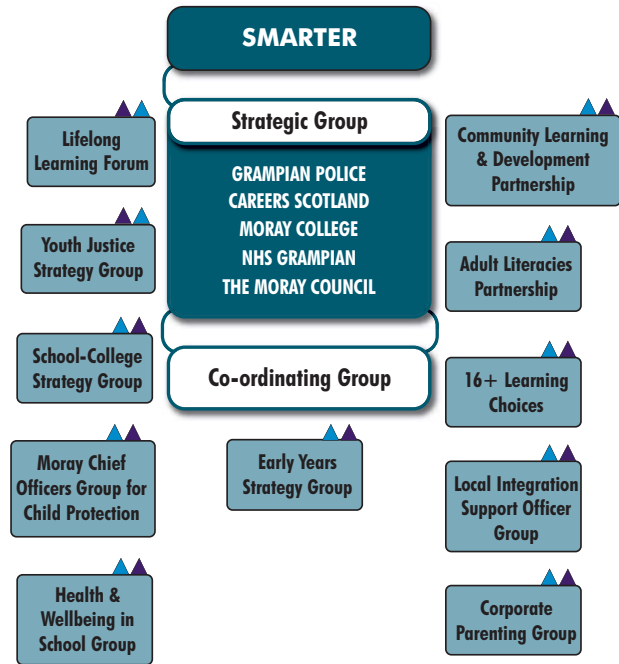

YOUR MORAY

COMMUNITY PLANNING BOARD

• SOCIAL INCLUSION

Operational Group

• EMPLOYABILITY

COMMUNITY ENGAGEMENT GROUP

Social Enterprise Network

Patient Participation Forum

• HOUSING STRATEGY

Operational Groups

• ANTI SOCIAL BEHAVIOUR

• ROAD SAFETY

• FIRE AND HOME SAFETY

• VIOLENCE REDUCTION

WEALTHIER & FAIRER

* Boxes with coloured border indicate voluntary/community umbrella groups
* Coloured triangles indicate cross-cutting link to other themes